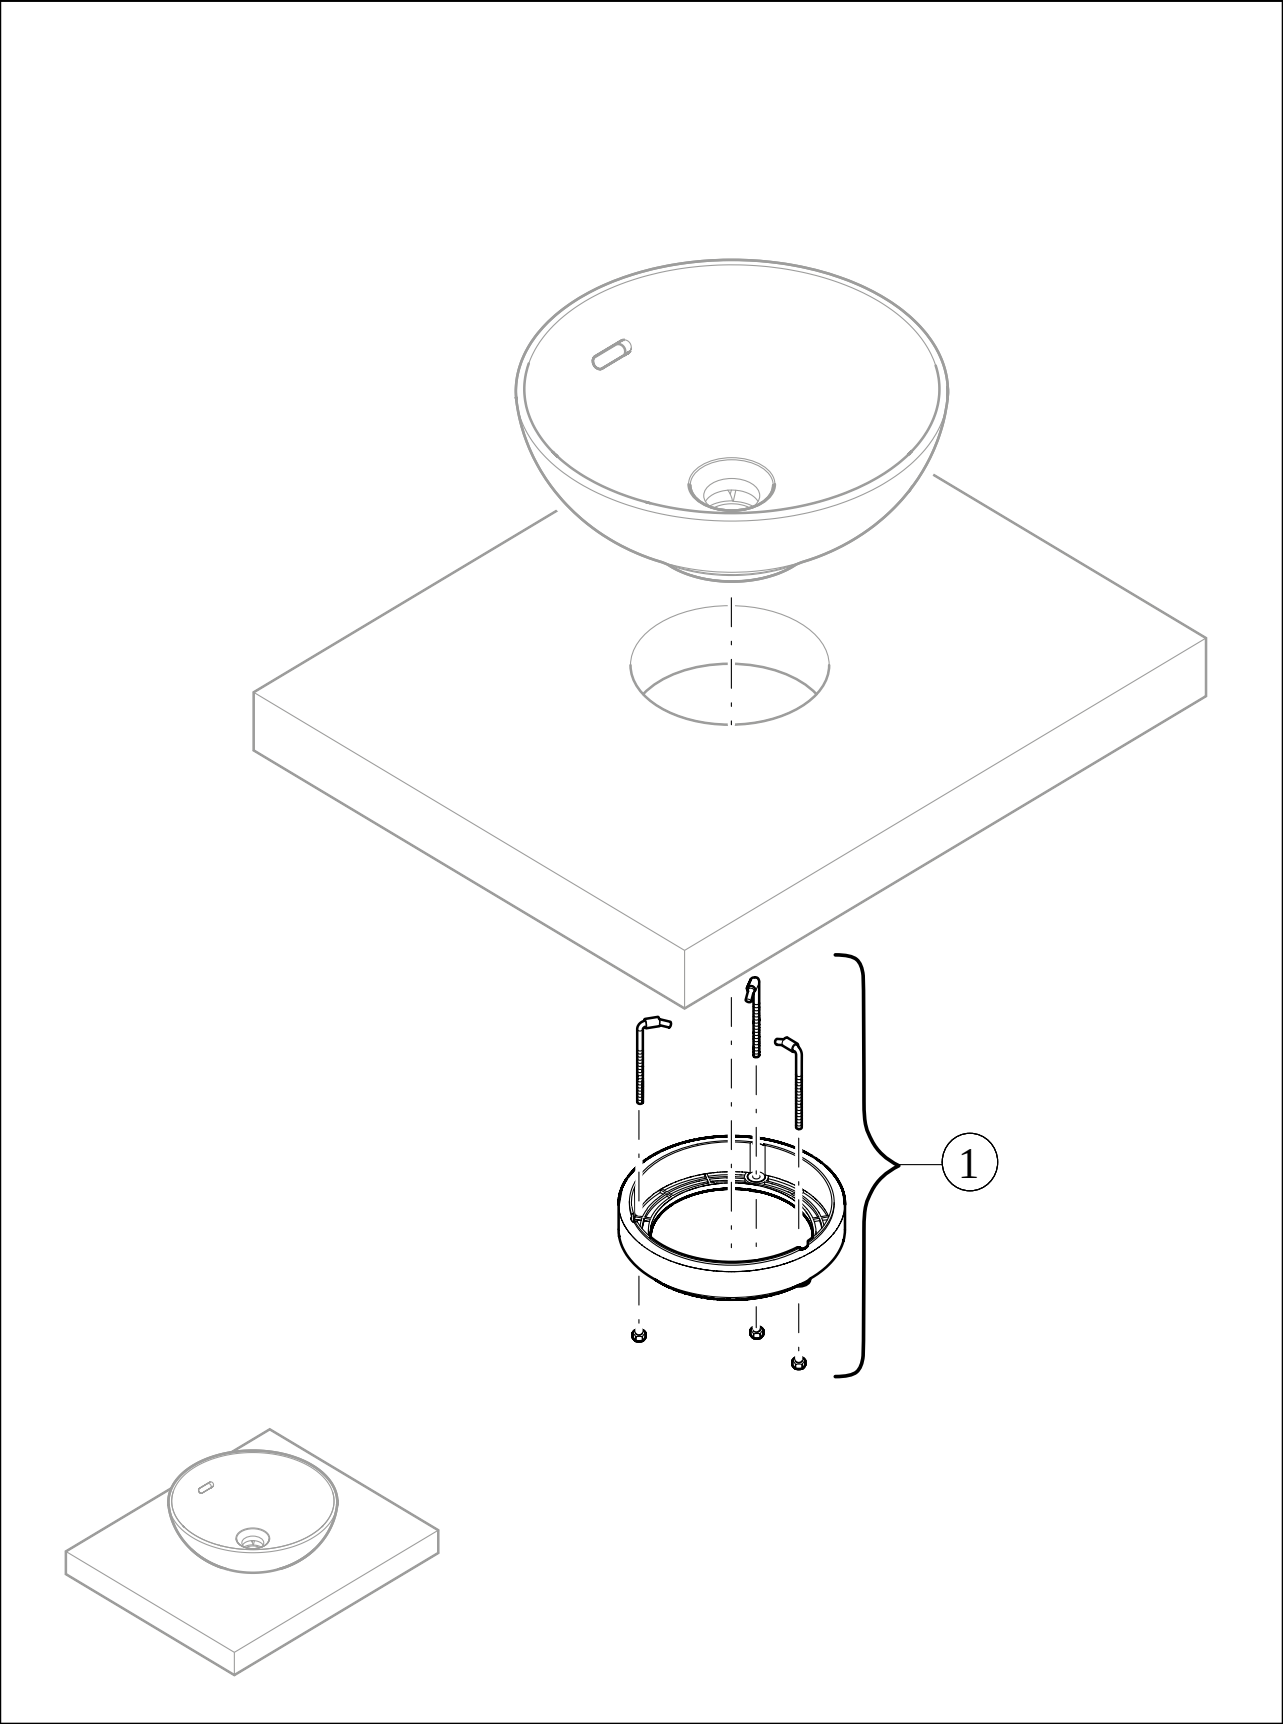

#### 1. POSITION

<b>Article number</b>	<b>4A4700i4</b>
Article title	Villeroy & Boch Loop & Friends Surface-mounted washbasin, 560 x 380 x 120 mm, Graphite CeramicPlus, with overflow
Product designation	Surface-mounted washbasin
Collection	Loop & Friends
Assembly / Assembly type	Surface-mounted
Scope of delivery	1 x surface-mounted washbasin , 1 x extended ball rod to operate pop-up outlet valve 1 x fastening set 1 x cut- out template
Length in mm	380
Width in mm	560
Height in mm	120
Interior depth	100
Weight in kg	9,20
express delivery	No
Suitable for	Wall-mounted tap fittings, Matching Villeroy&Boch furniture Tap fitting with raised base
Material	TitanCeram
Surface	matt
Colour name	Graphite CeramicPlus
With TitanGlaze	Yes
With overflow	Yes
EAN number	4062373849163

#### COLOUR DESIGNATION

Graphite

TECHNICAL DRAWINGS

4A4700i4

EXPLOSION DRAWINGS

**BILL OF MATERIALS**

No.	Article No.	Description	Quantity
1	92221700	Fastening set	1