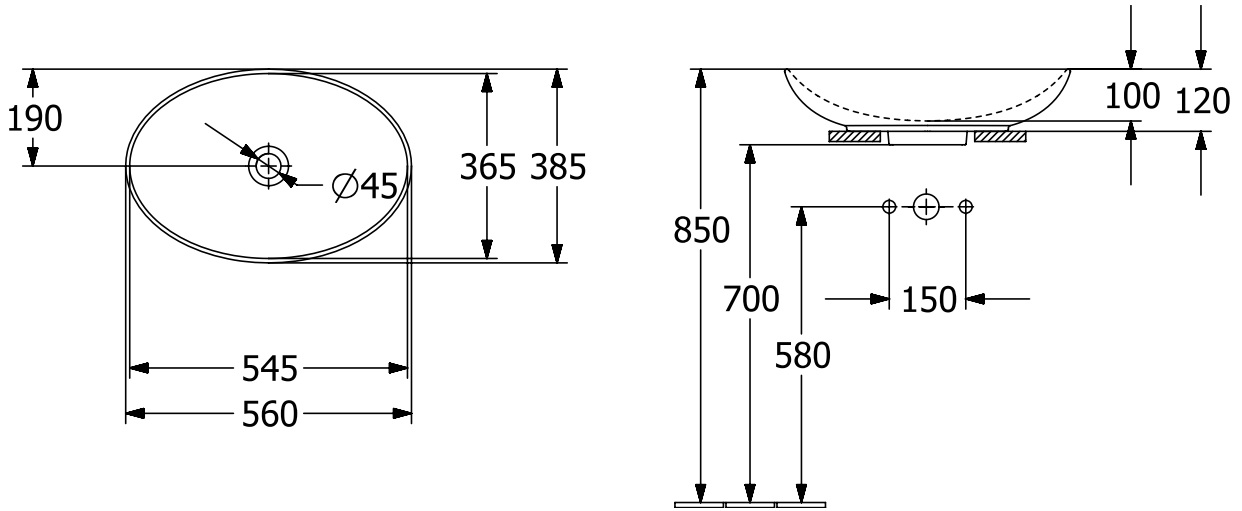

#### 1. POSITION

<b>Article number</b>	<b>4A4700i4</b>
Article title	Villeroy & Boch Loop & Friends Surface-mounted washbasin, 560 x 380 x 120 mm, Graphite CeramicPlus, with overflow
Product designation	Surface-mounted washbasin
Collection	Loop & Friends
Assembly / Assembly type	Surface-mounted
Scope of delivery	1 x surface-mounted washbasin , 1 x extended ball rod to operate pop-up outlet valve 1 x fastening set 1 x cut- out template
Length in mm	380
Width in mm	560
Height in mm	120
Interior depth	100
Weight in kg	9,20
express delivery	No
Suitable for	Wall-mounted tap fittings, Matching Villeroy&Boch furniture Tap fitting with raised base
Material	TitanCeram
Surface	matt
Colour name	Graphite CeramicPlus
With TitanGlaze	Yes
With overflow	Yes
EAN number	4062373849163

#### COLOUR DESIGNATION

Graphite

TECHNICAL DRAWINGS

4A4700i4

EXPLOSION DRAWINGS

**BILL OF MATERIALS**

No.	Article No.	Description	Quantity
1	92221700	Fastening set	1