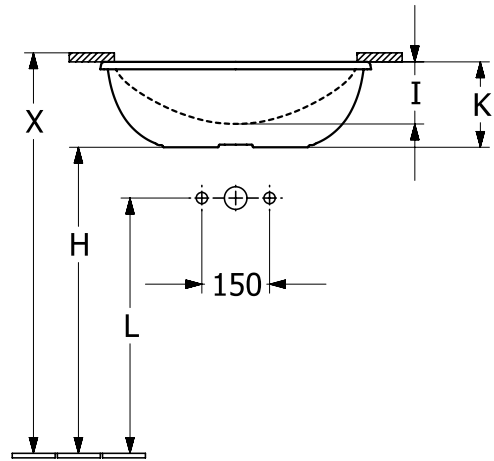

#### 1 . POSITION

<b>Article number</b>	<b>4A5801R1</b>
Article title	Villeroy & Boch Loop & Friends Undercounter washbasin, 615 x 380 x 185 mm, White Alpin CeramicPlus, without overflow, outside surface glazed
Product designation	Undercounter washbasin
Collection	Loop & Friends
Assembly / Assembly type	Undercounter
Assembly instructions	the hole for the washbasin can only be cut out using the original washbasin because tolerances of several millimetres are possible, installation possible in natural stone and laminate countertops
Scope of delivery	1 x undercounter washbasin , 1 x fastening set
Ordering information	Please order non-closable drain valve separately.
Length in mm	380
Width in mm	615
Height in mm	185
Interior depth	140
Weight in kg	16,40
express delivery	No
Material	TitanCeram
Surface	glossy
Colour name	White Alpin CeramicPlus
With TitanGlaze	No
With overflow	No
EAN number	4062373896266

#### COLOUR DESIGNATION

White Alpin

TECHNICAL DRAWINGS

4A5801R1

	A	B	C	D	G	H	I	K	L
4A5600	450	280	515	350	170	705	115	170	585
4A5601	450	280	515	350	170	705	115	170	585
4A5700	540	340	605	410	205	685	135	190	565
4A5701	540	340	605	410	205	685	135	190	565
4A5800	615	380	675	450	225	685	140	180	565
4A5801	615	380	675	450	225	685	140	180	565