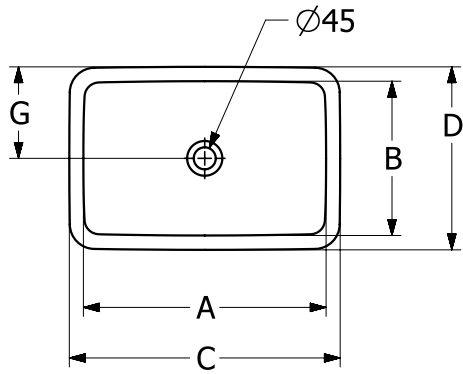

#### 1 . POSITION

<b>Article number</b>	<b>4A5801R1</b>
Article title	Villeroy & Boch Loop & Friends Undercounter washbasin, 615 x 380 x 185 mm, White Alpin CeramicPlus, without overflow, outside surface glazed
Product designation	Undercounter washbasin
Collection	Loop & Friends
Assembly / Assembly type	Undercounter
Assembly instructions	the hole for the washbasin can only be cut out using the original washbasin because tolerances of several millimetres are possible, installation possible in natural stone and laminate countertops
Scope of delivery	1 x undercounter washbasin , 1 x fastening set
Ordering information	Please order non-closable drain valve separately.
Length in mm	380
Width in mm	615
Height in mm	185
Interior depth	140
Weight in kg	16,40
express delivery	No
Material	TitanCeram
Surface	glossy
Colour name	White Alpin CeramicPlus
With TitanGlaze	No
With overflow	No
EAN number	4062373896266

#### COLOUR DESIGNATION

White Alpin

TECHNICAL DRAWINGS

4A5801R1

	A	B	C	D	G	H	I	K	L
4A5600	450	280	515	350	170	705	115	170	585
4A5601	450	280	515	350	170	705	115	170	585
4A5700	540	340	605	410	205	685	135	190	565
4A5701	540	340	605	410	205	685	135	190	565
4A5800	615	380	675	450	225	685	140	180	565
4A5801	615	380	675	450	225	685	140	180	565