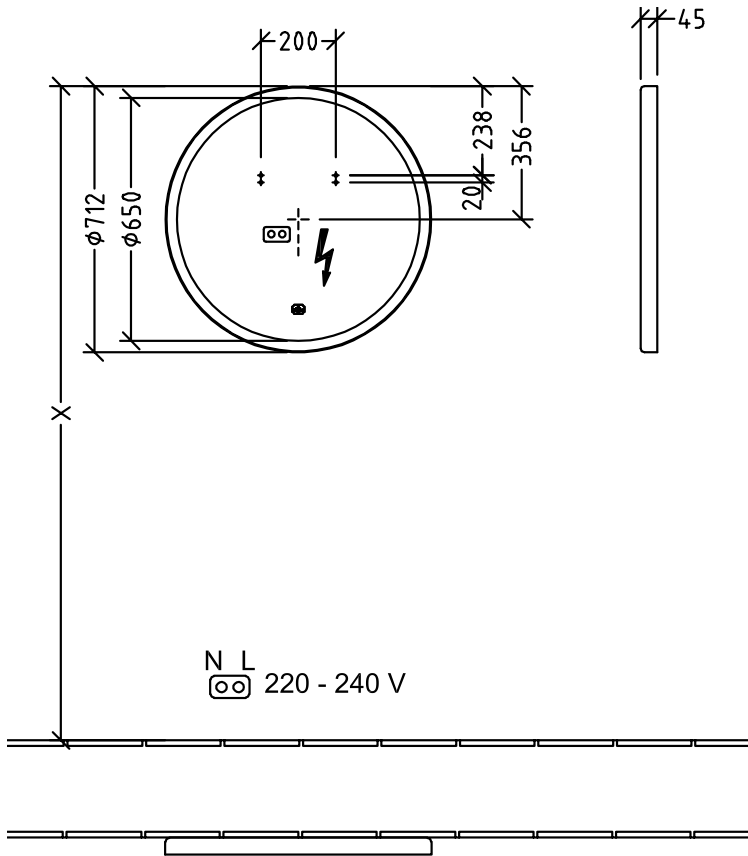

BATHROOM FURNITURE SUBWAY 3.0

PRODUCT INFORMATION

1 . POSITION

Article number	A4647100
Article title	Villeroy & Boch Subway 3.0 Mirror, with lighting, 712 x 712 x 45 mm
Product designation	Mirror
Collection	Subway 3.0
Assembly / Assembly type	wall-mounted
Equipment	1 x aluminium frame
Scope of delivery	1 x mirror , 1 x fastening set
Depth in mm	45
Width in mm	712
Height in mm	712
Weight in kg	7,50
express delivery	Yes
Function	with lighting
Material front	mirror glass
Surface of front	Mirror glass
Material body	aluminium
Operating mode	Mains-operated
Energy detection	, This light contains built-in LEDs. The LEDs in the light cannot be replaced.
Lighting	1x LED
Power of lamp	1 x LED / 17.28 W
Light colour (designation & colour temperature)	2700 K (warm white) to 6500 K (daylight white)
Lighting control	with sensor dimmer
Degree of protection	IP 44
EAN number	4065467163671
General information	<ul style="list-style-type: none"> • After retrofitting with the ZigBee Home Automation Kit C004 00, lighting can be controlled via your Smart Home environment. The illuminated mirror can be switched on and off via the sensor switch. • The mirror can be connected via the ZigBee Home Automation Standard with all hubs/gateways that use this transmission standard, such as Philips Hue Bridge or suitable Amazon Echo models.

COLOUR

COLOUR DESIGNATION

White Matt

TECHNICAL DRAWINGS

A4647100

Subway 3.0 A46471YY	 Villeroy & Boch 1748
V01 / 10.12.2020	