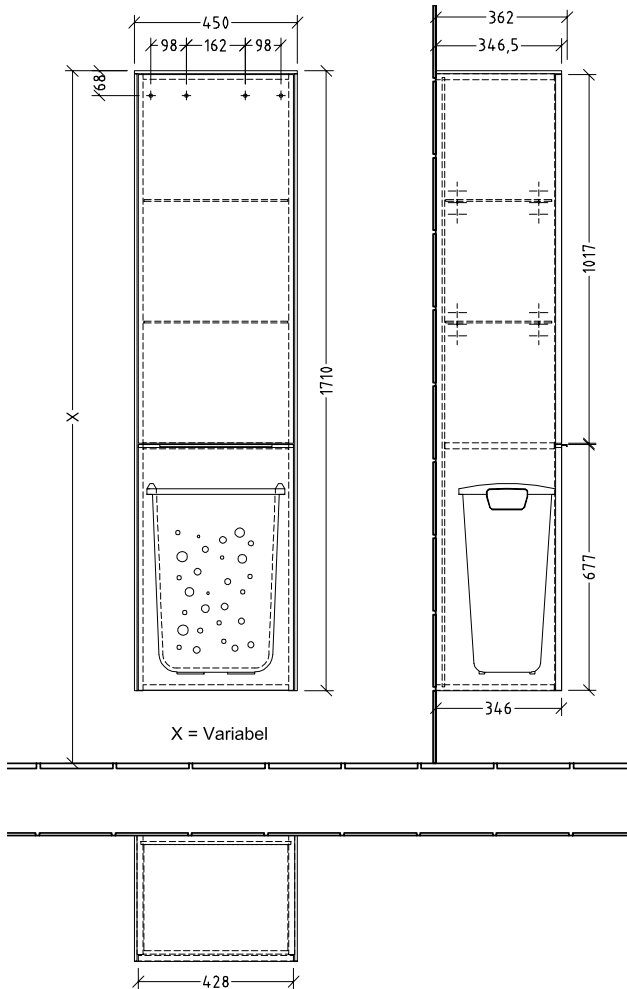

BATHROOM FURNITURE SUBWAY 3.0

PRODUCT INFORMATION

1 . POSITION

Article number	C59300VR
Article title	Villeroy & Boch Subway 3.0 Tall cabinet, 1 door, 1 laundry flap, 450 x 1710 x 362 mm, Graphite / Graphite
Product designation	Tall cabinet
Collection	Subway 3.0
Assembly / Assembly type	wall-mounted
Type of opening	1 door, 1 laundry flap
Door hinge	hinges on right
Equipment	1 x door , 1 x laundry flap 1 x fixed shelf 2 x glass shelf
Scope of delivery	1 x tall cabinet , 1 x fastening set
Ordering information	It is not always possible to cancel or alter orders!
Depth in mm	362
Width in mm	450
Height in mm	1710
Depth with handle mm	362
Depth without handle mm	346
Weight in kg	44,66
express delivery	No
Function	with SoftClosing
Material front	Chipboard
Surface of front	Paint
Material body	Chipboard
Surface of body	Paint
Material cover panel	Chipboard
Other material	Handle: aluminium
Other surfaces	Handle: glossy
Type of handles	Handle
EAN number	4062373844182

COLOURS

COLOUR DESIGNATION

Graphite

COLOUR DESIGNATION OF COVER PANEL

Graphite

TECHNICAL DRAWINGS

C59300VR

Subway 3.0
C5930Z