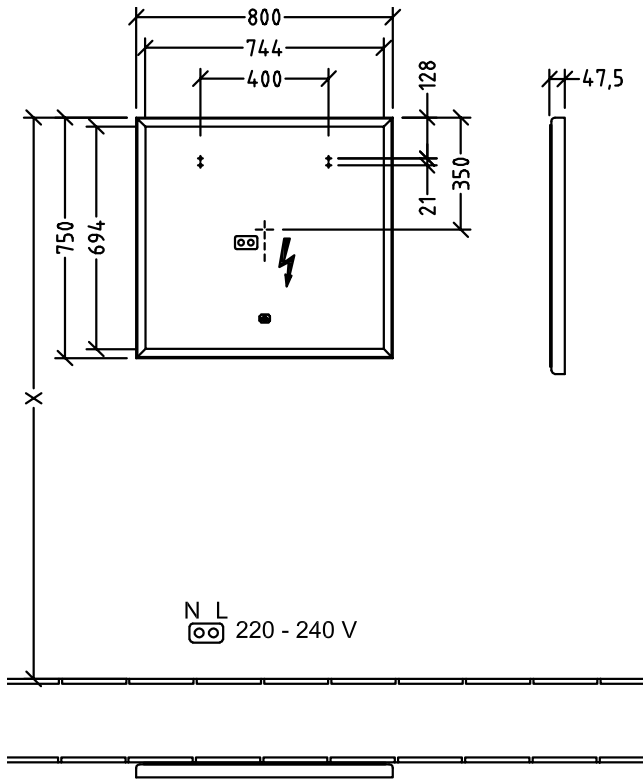

TECHNICAL DRAWINGS

A4638000

Subway 3.0 A46380YY	 Villeroy & Boch 1748
V01 / 10.12.2020