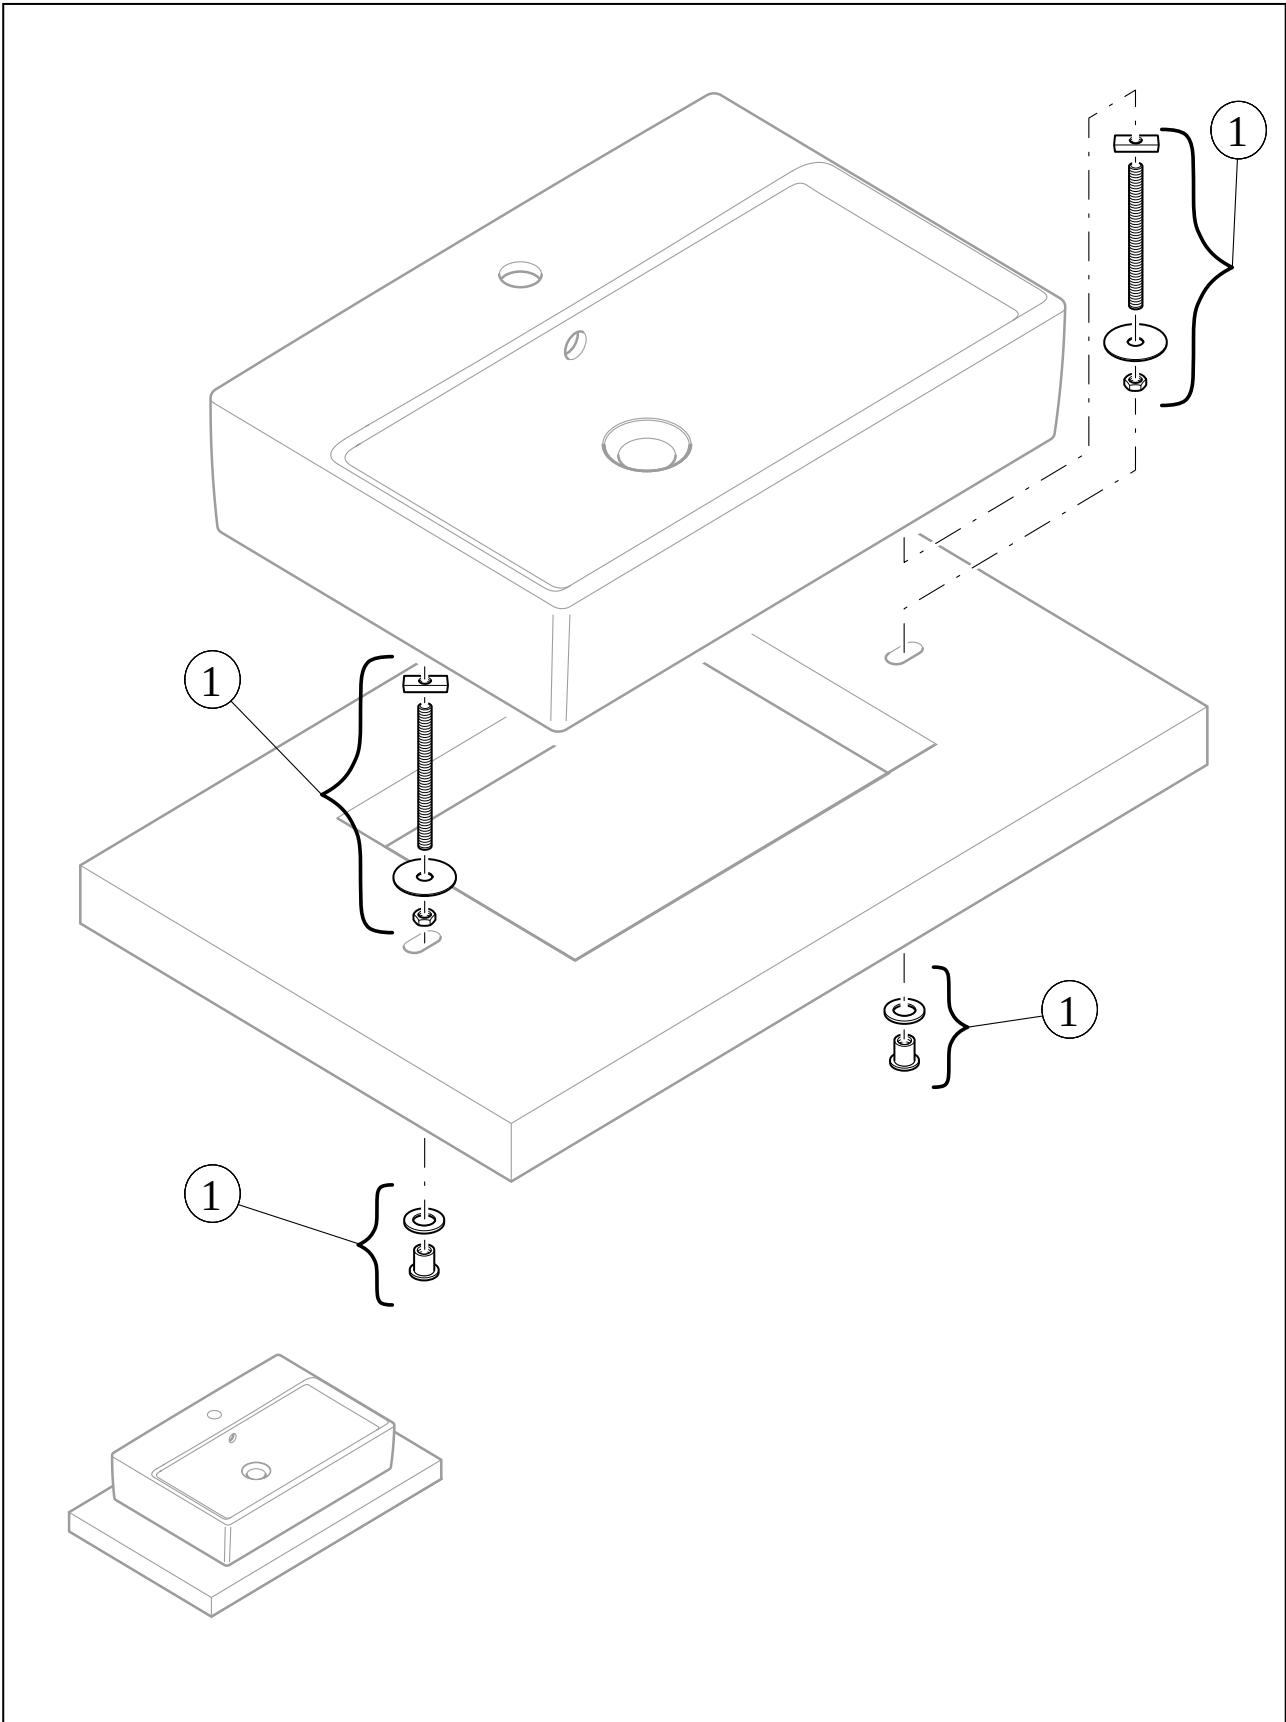

#### 1 . POSITION

<b>Article number</b>	<b>4A2056R1</b>
Article title	Villeroy & Boch Collaro Surface-mounted washbasin, 560 x 360 x 145 mm, White Alpin CeramicPlus, without overflow
Product designation	Surface-mounted washbasin
Collection	Collaro
Assembly / Assembly type	Surface-mounted
Assembly instructions	Recommendation: to be installed with a gap of at least 50 mm between the washbasin and the wall
Scope of delivery	1 x surface-mounted washbasin , 1 x fastening set 1 x cut-out template
Ordering information	Please order non-closable drain valve separately.
Length in mm	360
Width in mm	560
Height in mm	145
Interior depth	100
Weight in kg	14,37
express delivery	No
Suitable for	Wall-mounted tap fittings, Matching Villeroy&Boch furniture Tap fitting with raised base
Material	TitanCeram
Surface	glossy
Colour name	White Alpin CeramicPlus
With TitanGlaze	No
With overflow	No
EAN number	4051202728656

#### COLOUR DESIGNATION

White Alpin

TECHNICAL DRAWINGS

4A2056R1

EXPLOSION DRAWINGS

**BILL OF MATERIALS**

No.	Article No.	Description	Quantity
1	92225600	Fastening set	1