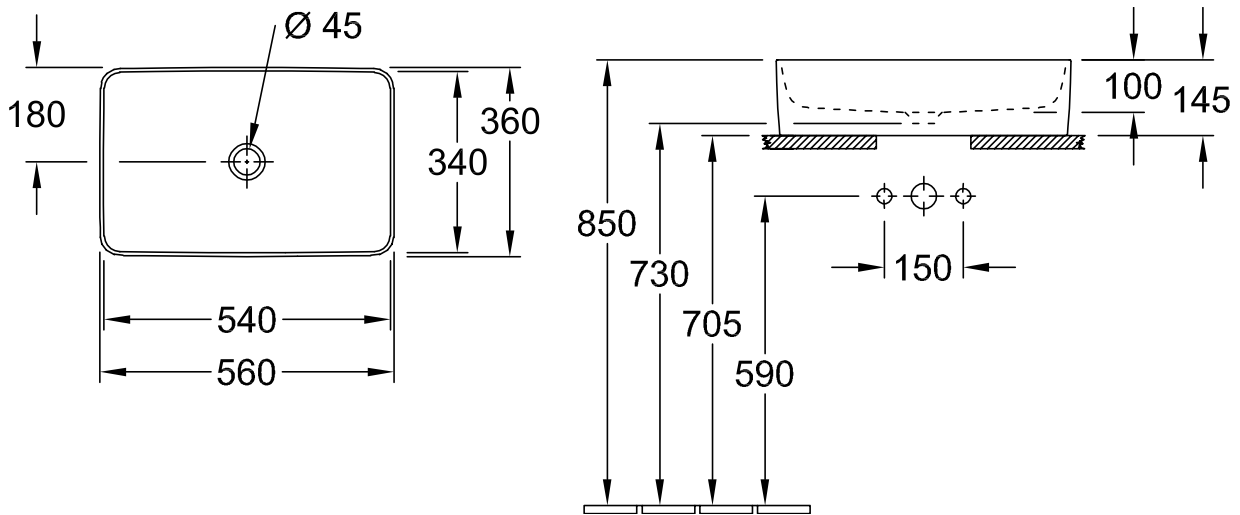

#### 1 . POSITION

<b>Article number</b>	<b>4A2056R1</b>
Article title	Villeroy & Boch Collaro Surface-mounted washbasin, 560 x 360 x 145 mm, White Alpin CeramicPlus, without overflow
Product designation	Surface-mounted washbasin
Collection	Collaro
Assembly / Assembly type	Surface-mounted
Assembly instructions	Recommendation: to be installed with a gap of at least 50 mm between the washbasin and the wall
Scope of delivery	1 x surface-mounted washbasin , 1 x fastening set 1 x cut-out template
Ordering information	Please order non-closable drain valve separately.
Length in mm	360
Width in mm	560
Height in mm	145
Interior depth	100
Weight in kg	14,37
express delivery	No
Suitable for	Wall-mounted tap fittings, Matching Villeroy&Boch furniture Tap fitting with raised base
Material	TitanCeram
Surface	glossy
Colour name	White Alpin CeramicPlus
With TitanGlaze	No
With overflow	No
EAN number	4051202728656

#### COLOUR DESIGNATION

White Alpin

TECHNICAL DRAWINGS

4A2056R1

EXPLOSION DRAWINGS

**BILL OF MATERIALS**

No.	Article No.	Description	Quantity
1	92225600	Fastening set	1