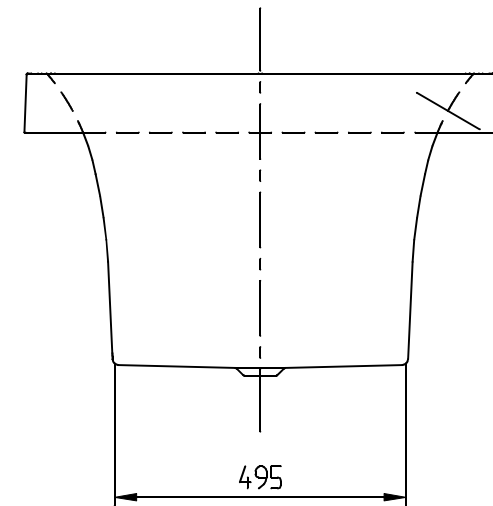

UBQ180SQR2

SQUARO

Villeroy & Boch
1748

- This drawing is for information only.
- Dimensions on the actual product can deviate from this drawing.
- Claims about wrong dimensions on product or drawing will not be accepted.

A-A

SQUARO 1800x800 UBQ180SQR2	 Villeroy & Boch 1748
V02/ 20-04-2020	