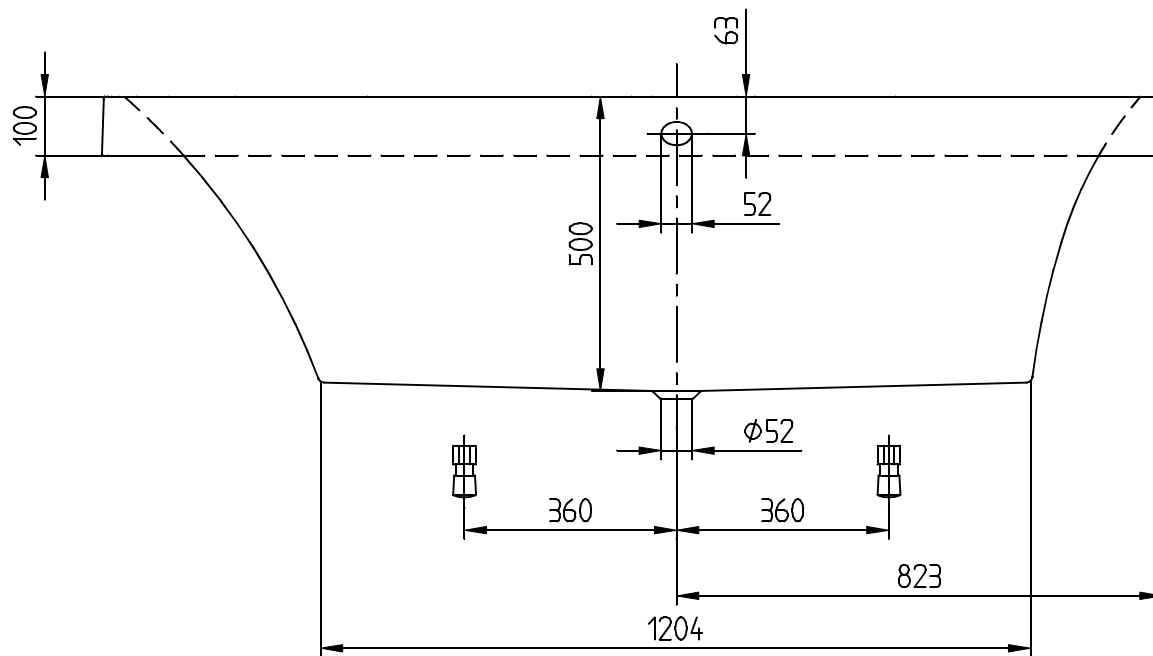

UBQ180SQR2

SQUARO

Villeroy & Boch
1748

- This drawing is for information only.
- Dimensions on the actual product can deviate from this drawing.
- Claims about wrong dimensions on product or drawing will not be accepted.

A-A

SQUARO 1800x800 UBQ180SQR2	 Villeroy & Boch 1748
V02/ 20-04-2020	