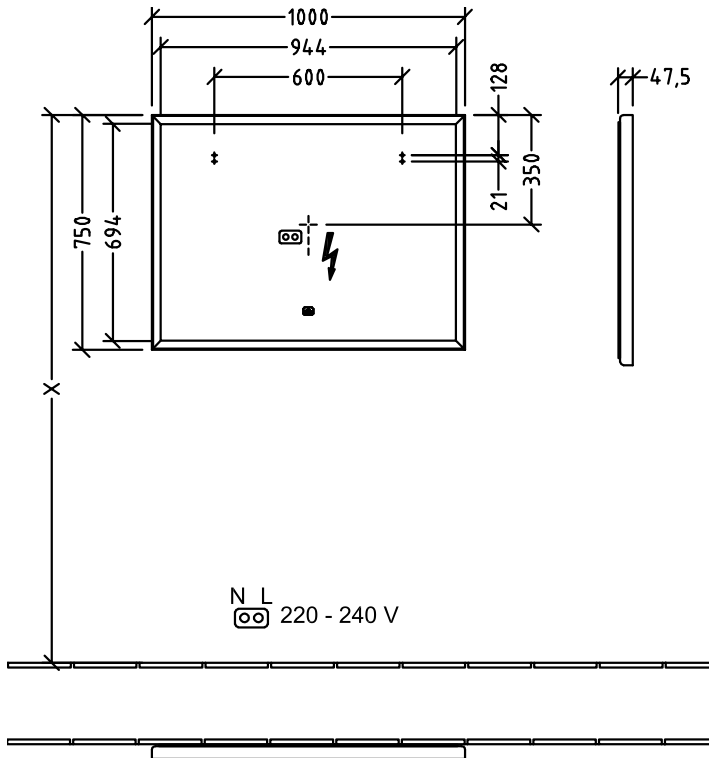

BATHROOM FURNITURE SUBWAY 3.0

PRODUCT INFORMATION

1 . POSITION

| | |
|---|--|
| Article number | A4631000 |
| Article title | Villeroy & Boch Subway 3.0 Mirror, with lighting, 1000 x 750 x 47,5 mm |
| Product designation | Mirror |
| Collection | Subway 3.0 |
| Assembly / Assembly type | wall-mounted |
| Equipment | 1 x aluminium frame |
| Scope of delivery | 1 x mirror , 1 x fastening set |
| Depth in mm | 47,5 |
| Width in mm | 1000 |
| Height in mm | 750 |
| Weight in kg | 11,70 |
| express delivery | Yes |
| Function | with lighting |
| Material front | mirror glass |
| Surface of front | Mirror glass |
| Material body | aluminium |
| Operating mode | Mains-operated |
| Energy detection | , This light contains replaceable LED lamps. The lamps in the light can be replaced. |
| Lighting | 1x LED |
| Power of lamp | 1 x LED / 29,28 W |
| Light colour (designation & colour temperature) | 2700 K (warm white) to 6500 K (daylight white) |
| Lighting control | with sensor dimmer |
| Degree of protection | IP 44 |
| EAN number | 4062373836743 |

COLOUR

COLOUR DESIGNATION

White Matt

TECHNICAL DRAWINGS

A4631000

| | |
|------------------------|---|
| Subway 3.0 A46310YY |  Villeroy & Boch 1748 |
| V01 / 10.12.2020 | |