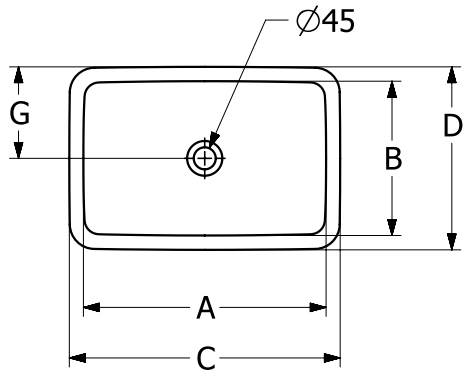

#### 1 . POSITION

<b>Article number</b>	<b>4A5700R1</b>
Article title	Villeroy & Boch Loop & Friends Undercounter washbasin, 540 x 340 x 190 mm, White Alpin CeramicPlus, with overflow, outside surface glazed
Product designation	Undercounter washbasin
Collection	Loop & Friends
Assembly / Assembly type	Undercounter
Assembly instructions	the hole for the washbasin can only be cut out using the original washbasin because tolerances of several millimetres are possible, installation possible in natural stone and laminate countertops
Scope of delivery	1 x undercounter washbasin , 1 x extended ball rod to operate pop-up outlet valve 1 x fastening set
Length in mm	340
Width in mm	540
Height in mm	190
Interior depth	135
Weight in kg	14,65
express delivery	No
Material	TitanCeram
Surface	glossy
Colour name	White Alpin CeramicPlus
With TitanGlaze	No
With overflow	Yes
EAN number	4062373896303

#### COLOUR DESIGNATION

White Alpin

TECHNICAL DRAWINGS

4A5700R1

	A	B	C	D	G	H	I	K	L
4A5600	450	280	515	350	170	705	115	170	585
4A5601	450	280	515	350	170	705	115	170	585
4A5700	540	340	605	410	205	685	135	190	565
4A5701	540	340	605	410	205	685	135	190	565
4A5800	615	380	675	450	225	685	140	180	565
4A5801	615	380	675	450	225	685	140	180	565