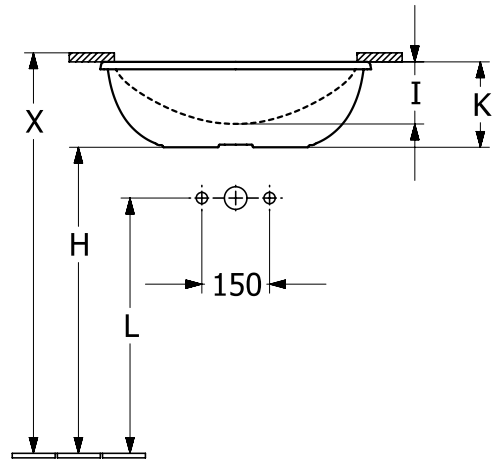

#### 1 . POSITION

<b>Article number</b>	<b>4A5700R1</b>
Article title	Villeroy & Boch Loop & Friends Undercounter washbasin, 540 x 340 x 190 mm, White Alpin CeramicPlus, with overflow, outside surface glazed
Product designation	Undercounter washbasin
Collection	Loop & Friends
Assembly / Assembly type	Undercounter
Assembly instructions	the hole for the washbasin can only be cut out using the original washbasin because tolerances of several millimetres are possible, installation possible in natural stone and laminate countertops
Scope of delivery	1 x undercounter washbasin , 1 x extended ball rod to operate pop-up outlet valve 1 x fastening set
Length in mm	340
Width in mm	540
Height in mm	190
Interior depth	135
Weight in kg	14,65
express delivery	No
Material	TitanCeram
Surface	glossy
Colour name	White Alpin CeramicPlus
With TitanGlaze	No
With overflow	Yes
EAN number	4062373896303

#### COLOUR DESIGNATION

White Alpin

TECHNICAL DRAWINGS

4A5700R1

	A	B	C	D	G	H	I	K	L
4A5600	450	280	515	350	170	705	115	170	585
4A5601	450	280	515	350	170	705	115	170	585
4A5700	540	340	605	410	205	685	135	190	565
4A5701	540	340	605	410	205	685	135	190	565
4A5800	615	380	675	450	225	685	140	180	565
4A5801	615	380	675	450	225	685	140	180	565