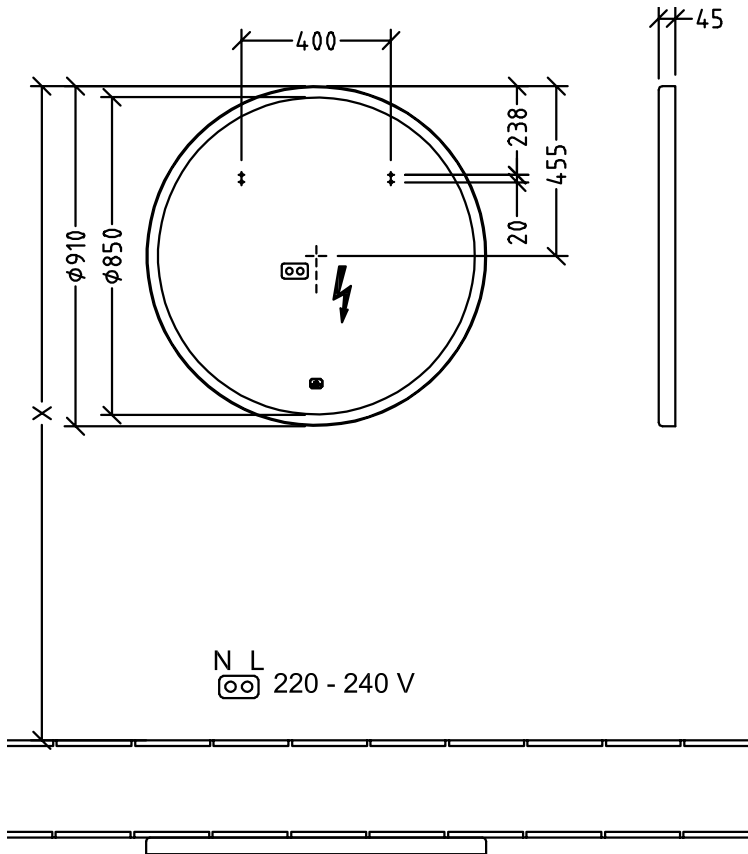

BATHROOM FURNITURE SUBWAY 3.0

PRODUCT INFORMATION

1 . POSITION

Article number	A4649100
Article title	Villeroy & Boch Subway 3.0 Mirror, with lighting, 910 x 910 x 45 mm
Product designation	Mirror
Collection	Subway 3.0
Assembly / Assembly type	wall-mounted
Equipment	1 x aluminium frame
Scope of delivery	1 x mirror , 1 x fastening set
Depth in mm	45
Width in mm	910
Height in mm	910
Weight in kg	12,50
express delivery	Yes
Function	with lighting
Material front	mirror glass
Surface of front	Mirror glass
Material body	aluminium
Operating mode	Mains-operated
Energy detection	, This light contains built-in LEDs. The LEDs in the light cannot be replaced.
Lighting	1x LED
Power of lamp	1 x LED / 23.52 W
Light colour (designation & colour temperature)	2700 K (warm white) to 6500 K (daylight white)
Lighting control	with sensor dimmer
Degree of protection	IP 44
EAN number	4062373836842
General information	<ul style="list-style-type: none"> • After retrofitting with the ZigBee Home Automation Kit C004 00, lighting can be controlled via your Smart Home environment. The illuminated mirror can be switched on and off via the sensor switch. • The mirror can be connected via the ZigBee Home Automation Standard with all hubs/gateways that use this transmission standard, such as Philips Hue Bridge or suitable Amazon Echo models.

COLOUR

COLOUR DESIGNATION

White Matt

TECHNICAL DRAWINGS

A4649100

Subway 3.0 A46491YY	 Villeroy & Boch 1748
V01 / 10.12.2020	