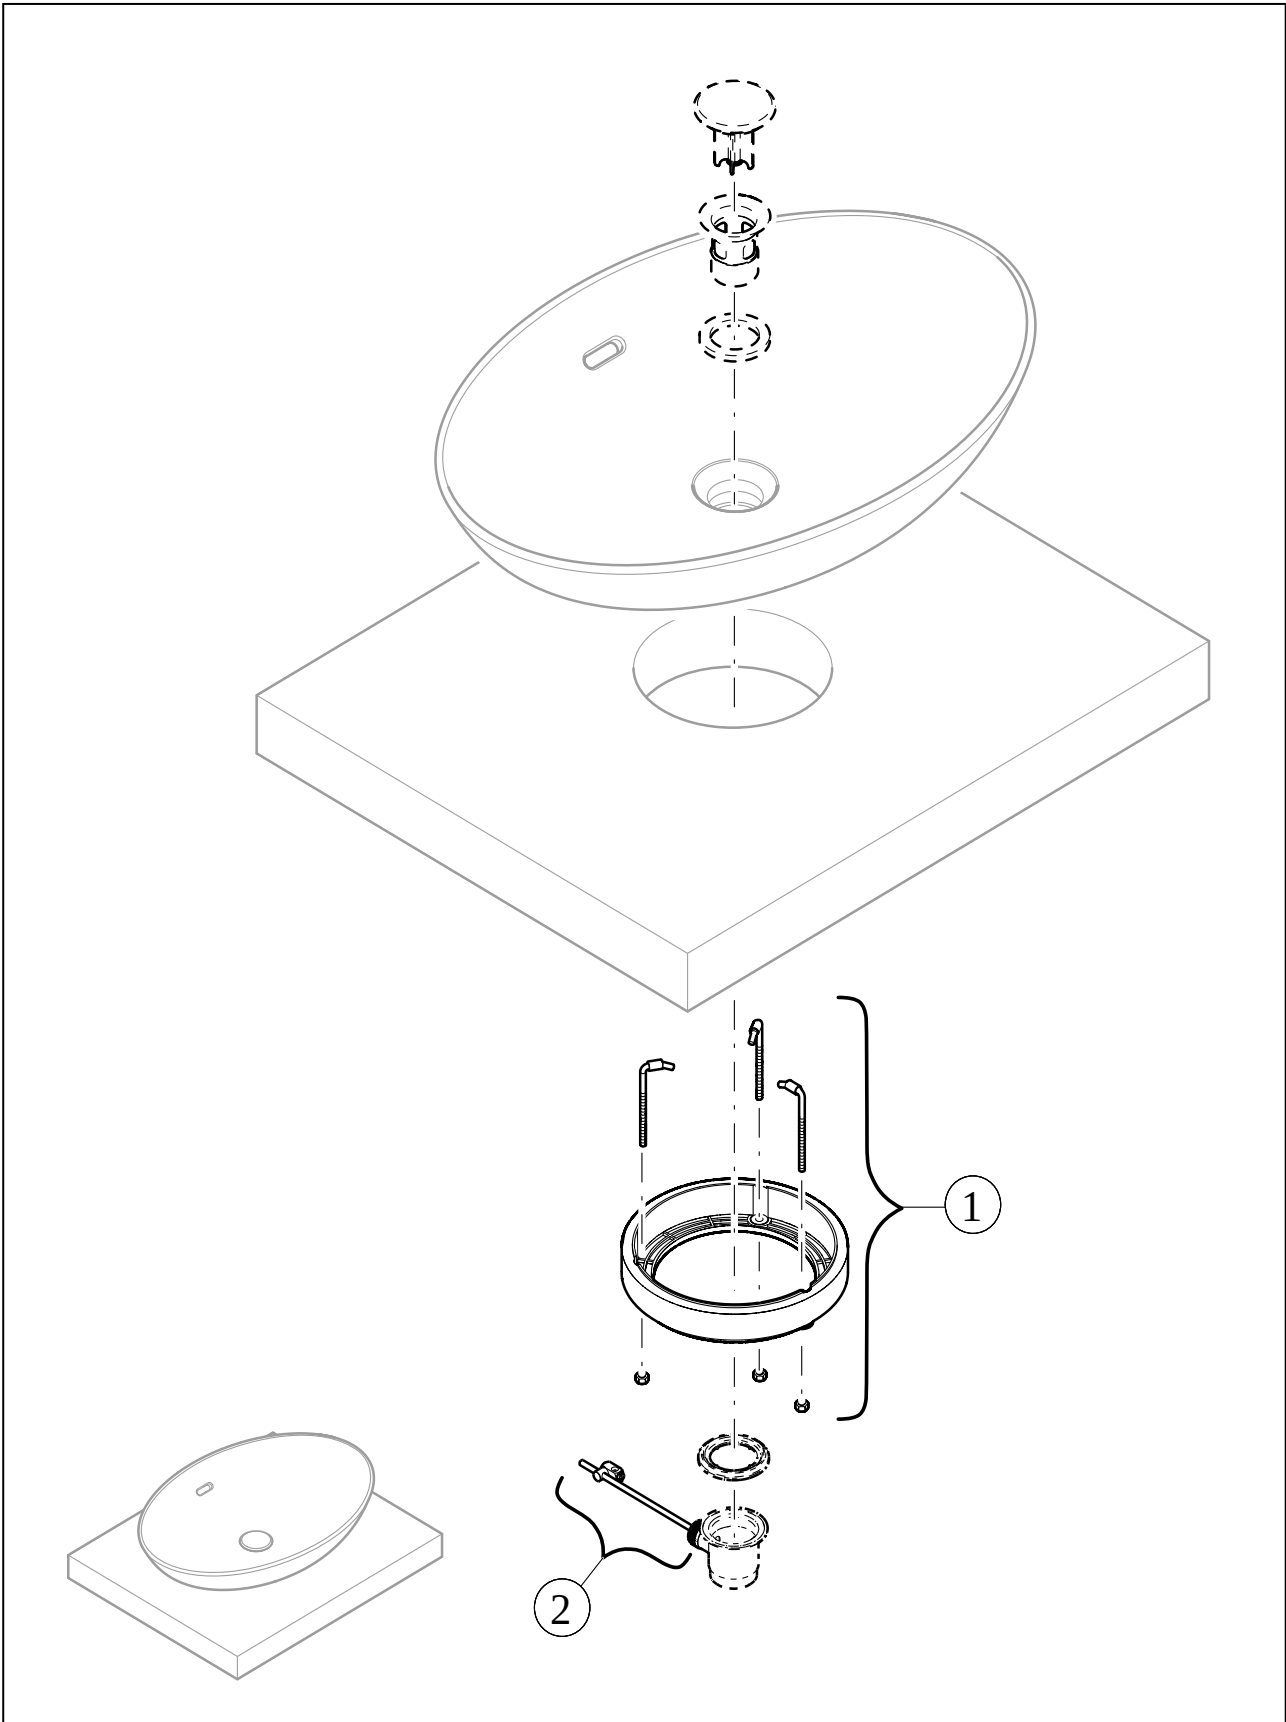

#### 1 . POSITION

<b>Article number</b>	<b>4A5000R1</b>
Article title	Villeroy & Boch Loop & Friends Surface-mounted washbasin, 620 x 420 x 120 mm, White Alpin CeramicPlus, with overflow
Product designation	Surface-mounted washbasin
Collection	Loop & Friends
Assembly / Assembly type	Surface-mounted
Scope of delivery	1 x surface-mounted washbasin , 1 x extended ball rod to operate pop-up outlet valve 1 x fastening set 1 x cut- out template
Length in mm	420
Width in mm	620
Height in mm	120
Interior depth	100
Weight in kg	12,30
express delivery	No
Suitable for	Wall-mounted tap fittings, Matching Villeroy&Boch furniture Tap fitting with raised base
Material	TitanCeram
Surface	glossy
Colour name	White Alpin CeramicPlus
With TitanGlaze	No
With overflow	Yes
EAN number	4062373849354

#### COLOUR DESIGNATION

White Alpin

TECHNICAL DRAWINGS

4A5000R1

	A	B	C	D	G	H	K	L	M
4A4900	545	365	560	380	190	700	120	580	100
4A4901	545	365	560	380	190	700	120	580	100
4A5000	610	410	630	430	215	710	120	580	95
4A5001	610	410	630	430	215	710	120	580	95

EXPLOSION DRAWINGS

**BILL OF MATERIALS**

No.	Article No.	Description	Quantity
2	87470000		1
1	92221700	Fastening set	1