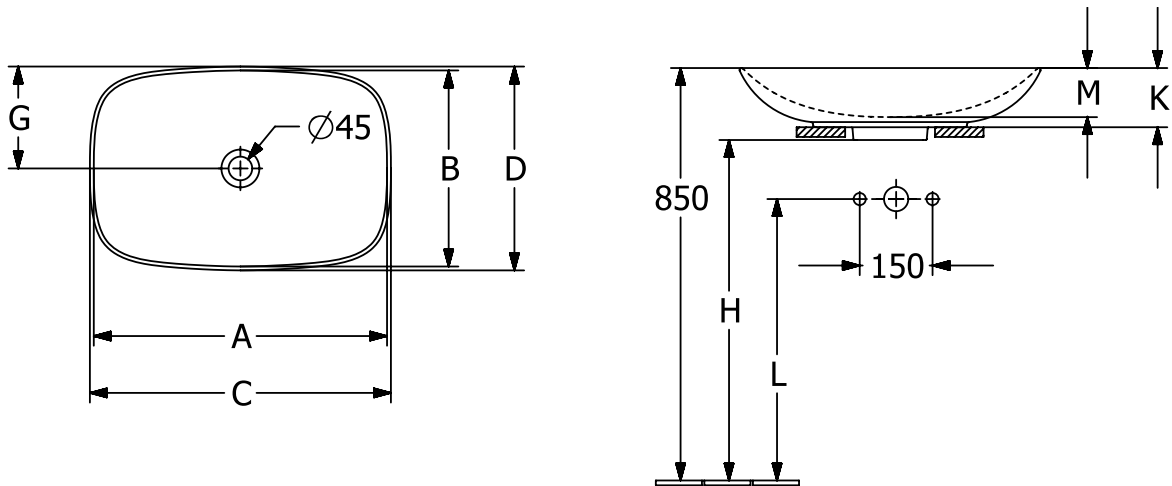

#### 1 . POSITION

<b>Article number</b>	<b>4A5000R1</b>
Article title	Villeroy & Boch Loop & Friends Surface-mounted washbasin, 620 x 420 x 120 mm, White Alpin CeramicPlus, with overflow
Product designation	Surface-mounted washbasin
Collection	Loop & Friends
Assembly / Assembly type	Surface-mounted
Scope of delivery	1 x surface-mounted washbasin , 1 x extended ball rod to operate pop-up outlet valve 1 x fastening set 1 x cut- out template
Length in mm	420
Width in mm	620
Height in mm	120
Interior depth	100
Weight in kg	12,30
express delivery	No
Suitable for	Wall-mounted tap fittings, Matching Villeroy&Boch furniture Tap fitting with raised base
Material	TitanCeram
Surface	glossy
Colour name	White Alpin CeramicPlus
With TitanGlaze	No
With overflow	Yes
EAN number	4062373849354

#### COLOUR DESIGNATION

White Alpin

TECHNICAL DRAWINGS

4A5000R1

	A	B	C	D	G	H	K	L	M
4A4900	545	365	560	380	190	700	120	580	100
4A4901	545	365	560	380	190	700	120	580	100
4A5000	610	410	630	430	215	710	120	580	95
4A5001	610	410	630	430	215	710	120	580	95