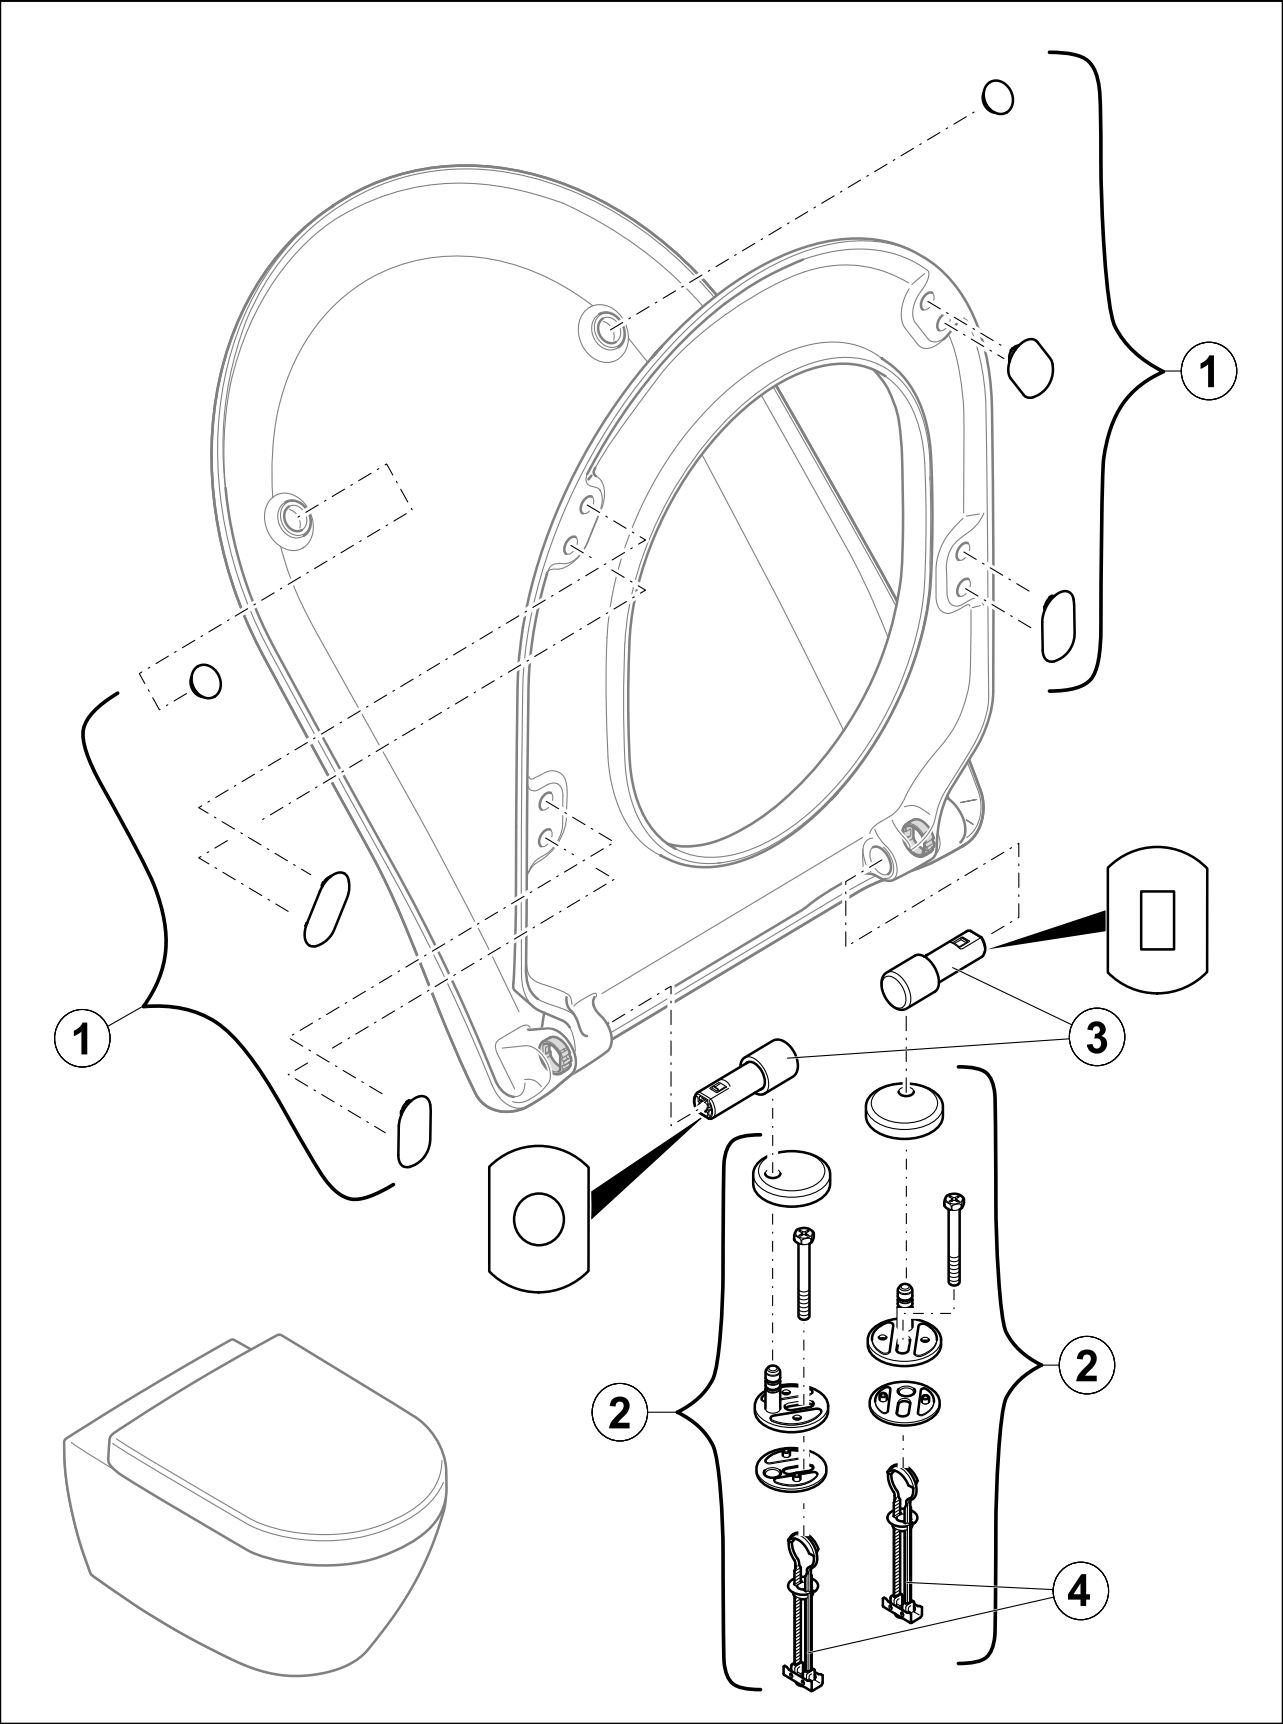

EXPLOSION DRAWINGS

BILL OF MATERIALS

No.	Article No.	Description	Quantity
1	92198600	Buffer set	1
2	92247361	Hinge set	1
3	92243500	SoftClosing set	1
3	92189600	Hinge fastening	1