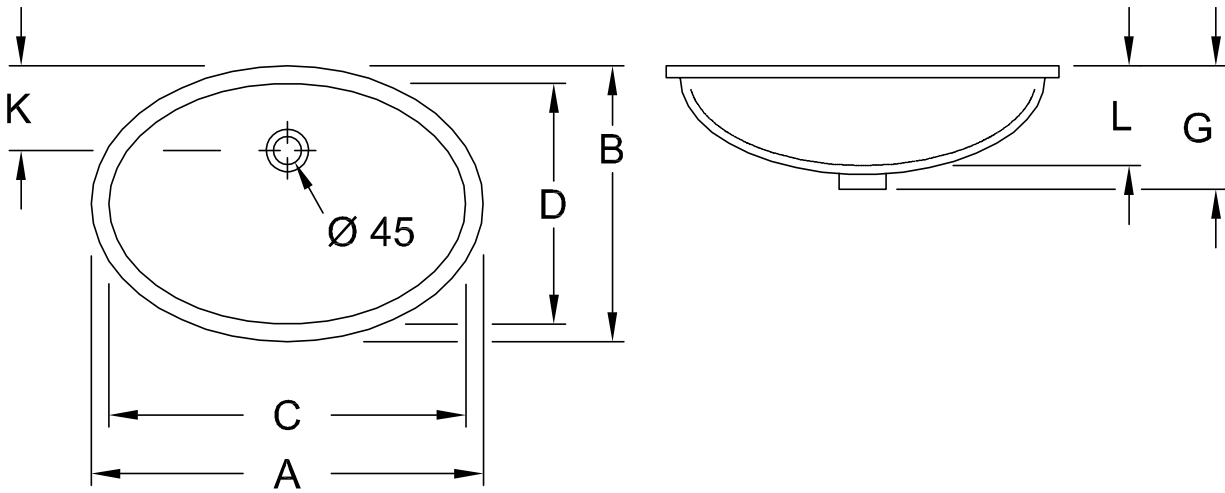

WASHBASINS EVANA

PRODUCT INFORMATION

1 . POSITION

Article number	614700R1
Article title	Villeroy & Boch Evana Undercounter washbasin, 500 x 350 x 200 mm, White Alpin CeramicPlus, with overflow, outside surface glazed
Product designation	Undercounter washbasin
Collection	Evana
Assembly / Assembly type	Undercounter
Assembly instructions	the hole for the washbasin can only be cut out using the original washbasin because tolerances of several millimetres are possible
Scope of delivery	1 x undercounter washbasin , 1 x fastening set
Ordering information	Optionally available: Outlet valve with ceramic cover.
Length in mm	350
Width in mm	500
Height in mm	200
Interior depth	170
Weight in kg	10,70
express delivery	No
Material	Sanitary ceramics
Surface	glossy
Colour name	White Alpin CeramicPlus
With TitanGlaze	No
With overflow	Yes
EAN number	4022693303516

COLOUR

COLOUR DESIGNATION

White Alpin

TECHNICAL DRAWINGS

614700R1

	A	B	C	D	G	K	L
6144 00	675	475	615	415	215	150	165
6147 00	570	410	500	350	215	140	170
6147 46	520	365	455	305	195	125	150