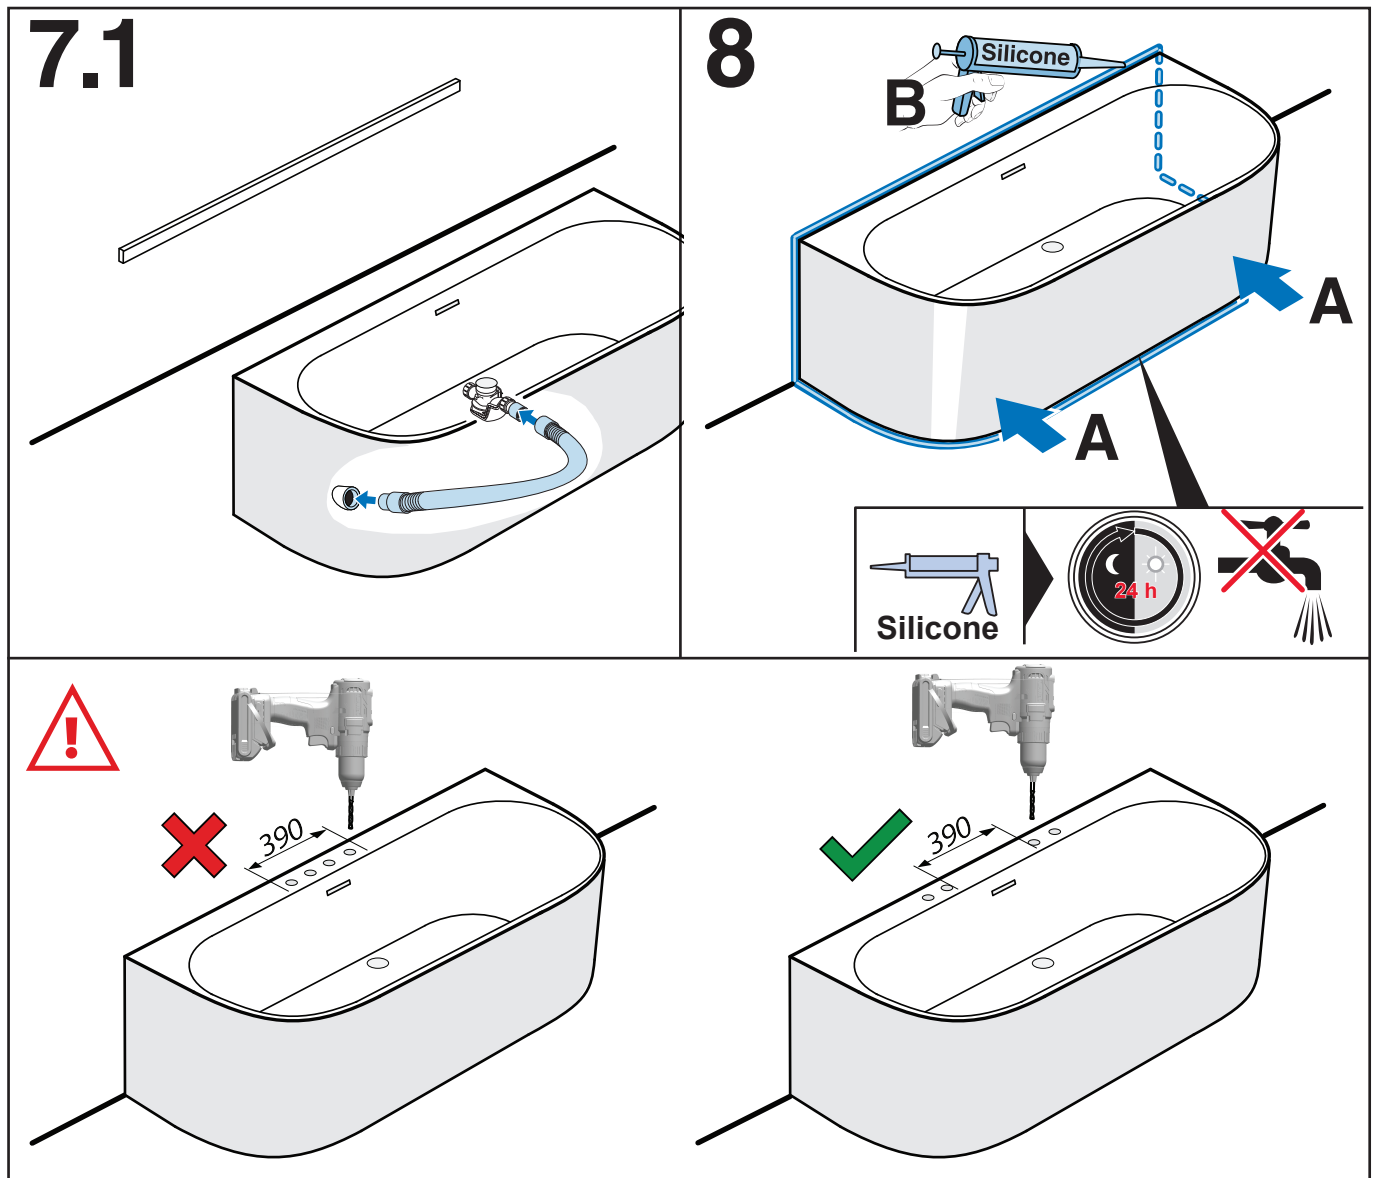

Villeroy & Boch

1748

VILLEROY & BOCH

GERMANY

Villeroy & Boch AG
Bathroom and Wellness Division
Headquarters
66693 Mettlach
Germany

Tel: +49 (0) 68 64 / 81 0
Fax: +49 (0) 68 64 / 81 1484

// 2017

Shades and dimensions subject to the usual tolerances. We reserve the right to make technical modifications to the range and alter colours.

VILLEROY-BOCH.COM