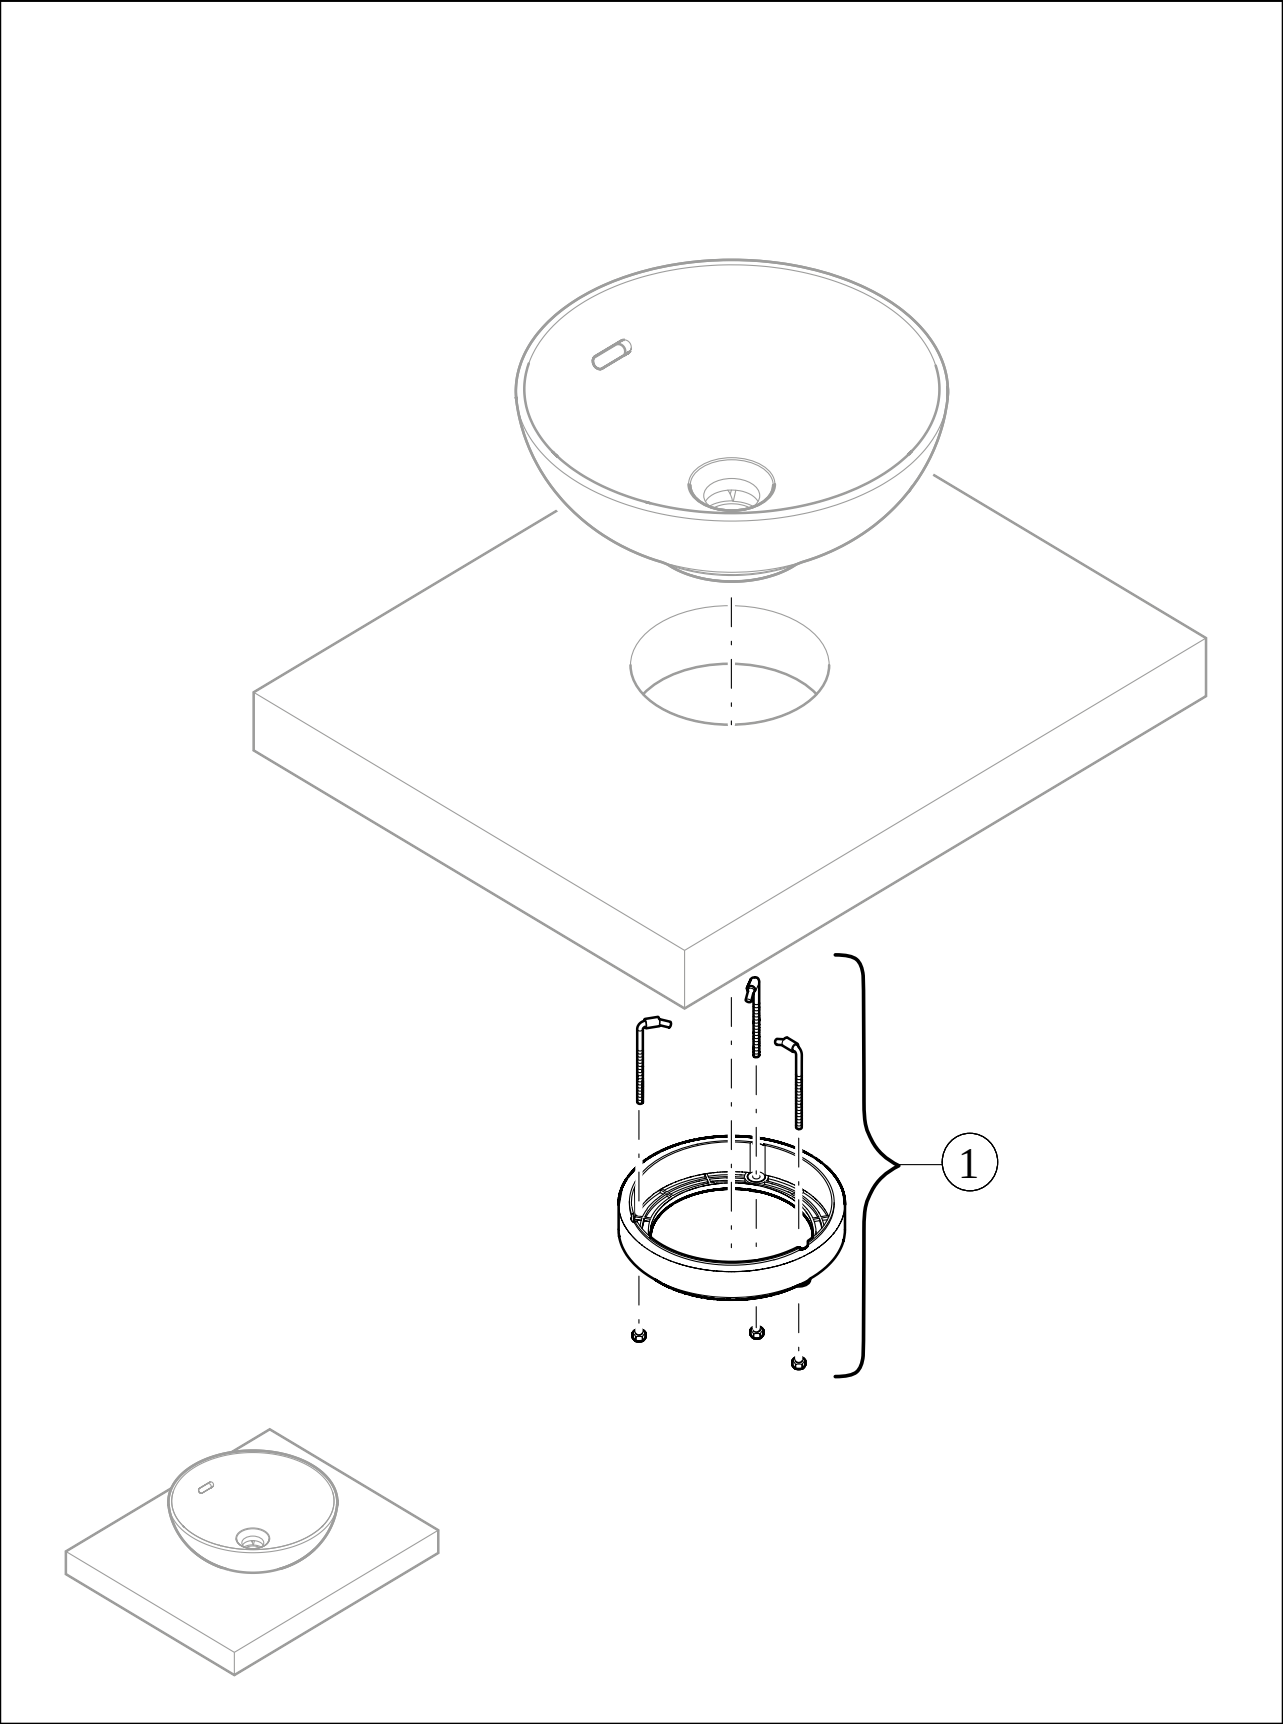

WASHBASINS LOOP & FRIENDS

PRODUCT INFORMATION

1. POSITION

Article number	4A4901R1
Article title	Villeroy & Boch Loop & Friends Surface-mounted washbasin, 560 x 380 x 120 mm, White Alpin CeramicPlus, without overflow
Product designation	Surface-mounted washbasin
Collection	Loop & Friends
Assembly / Assembly type	Surface-mounted
Scope of delivery	1 x surface-mounted washbasin , 1 x fastening set 1 x cut-out template
Length in mm	380
Width in mm	560
Height in mm	120
Interior depth	100
Weight in kg	10,55
express delivery	No
Suitable for	Wall-mounted tap fittings, Matching Villeroy&Boch furniture Tap fitting with raised base
Material	TitanCeram
Surface	glossy
Colour name	White Alpin CeramicPlus
With TitanGlaze	No
With overflow	No
EAN number	4062373850077

COLOUR

COLOUR DESIGNATION

White Alpin

TECHNICAL DRAWINGS

4A4901R1

EXPLOSION DRAWINGS

BILL OF MATERIALS

No.	Article No.	Description	Quantity
1	92221700	Fastening set	1