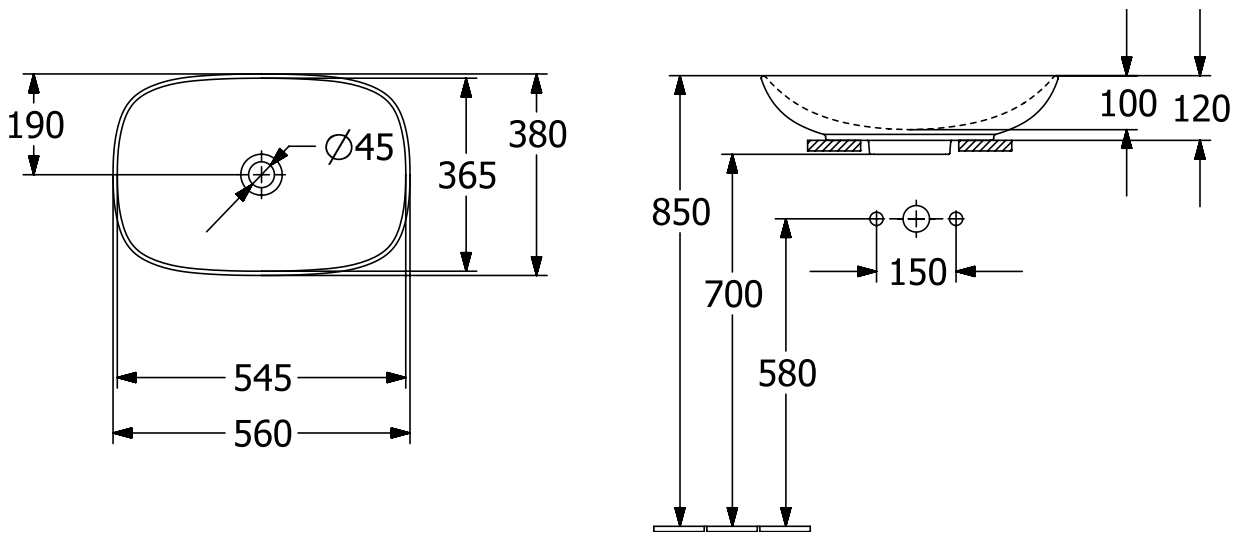

WASHBASINS LOOP & FRIENDS

PRODUCT INFORMATION

1. POSITION

Article number	4A4901R1
Article title	Villeroy & Boch Loop & Friends Surface-mounted washbasin, 560 x 380 x 120 mm, White Alpin CeramicPlus, without overflow
Product designation	Surface-mounted washbasin
Collection	Loop & Friends
Assembly / Assembly type	Surface-mounted
Scope of delivery	1 x surface-mounted washbasin , 1 x fastening set 1 x cut-out template
Length in mm	380
Width in mm	560
Height in mm	120
Interior depth	100
Weight in kg	10,55
express delivery	No
Suitable for	Wall-mounted tap fittings, Matching Villeroy&Boch furniture Tap fitting with raised base
Material	TitanCeram
Surface	glossy
Colour name	White Alpin CeramicPlus
With TitanGlaze	No
With overflow	No
EAN number	4062373850077

COLOUR

COLOUR DESIGNATION

White Alpin

TECHNICAL DRAWINGS

4A4901R1

EXPLOSION DRAWINGS

BILL OF MATERIALS

No.	Article No.	Description	Quantity
1	92221700	Fastening set	1