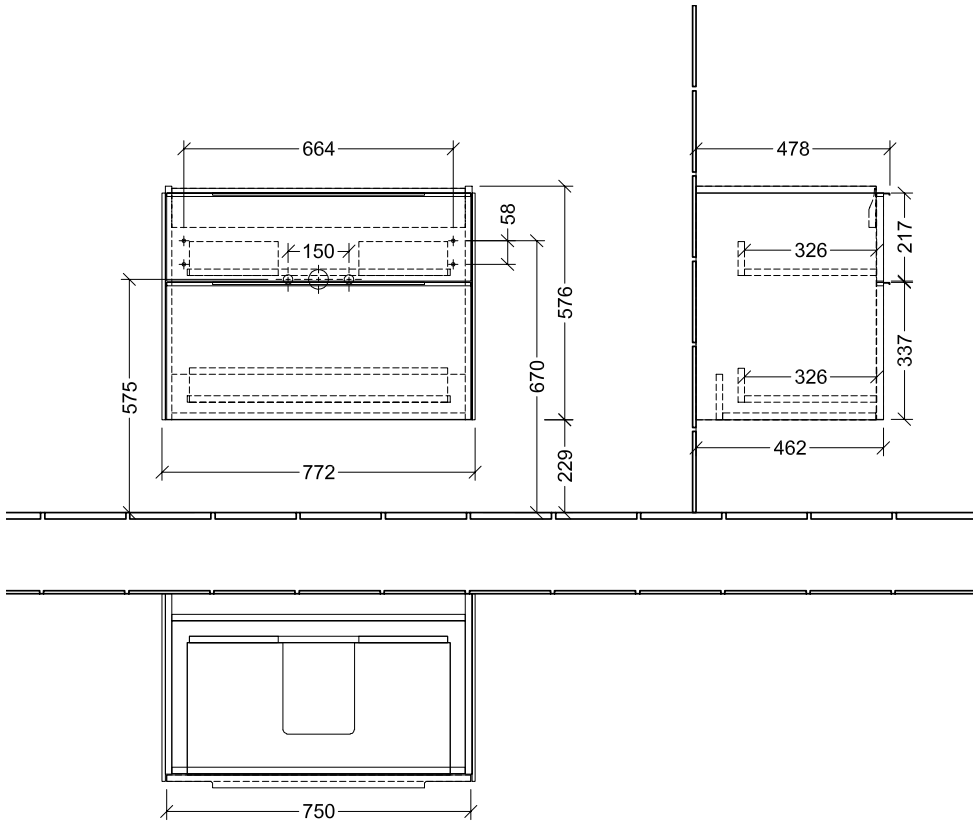

BATHROOM FURNITURE SUBWAY 3.0

PRODUCT INFORMATION

1 . POSITION

Article number	C57402VN
Article title	Villeroy & Boch Subway 3.0 Vanity unit, 2 pull-out compartments, 772 x 576 x 478 mm, Cashmere Grey
Product designation	Vanity unit
Collection	Subway 3.0
Assembly / Assembly type	wall-mounted
Type of opening	2 pull-out compartments
Equipment	2 x pull-out compartment with non-slip mat , 2 x accessory dish (small)
Scope of delivery	1 x vanity unit , 1 x fastening set
Position of washbasin	washbasin on the middle, washbasin on right
Ordering information	Please order specified washbasin separately. It is not always possible to cancel or alter orders!
Depth in mm	478
Width in mm	772
Height in mm	576
Depth with handle mm	478
Depth without handle mm	462
Weight in kg	31,41
express delivery	No
Suitable for	selected vanity washbasins
Function	with SoftClosing
Material front	Chipboard
Surface of front	Paint
Material body	Chipboard
Surface of body	Paint
Other material	Handle: aluminium
Other surfaces	Handle: Paint, matt
Type of handles	Handle
EAN number	4062373825372

COLOUR

COLOUR DESIGNATION

Cashmere Grey

TECHNICAL DRAWINGS

C57402VN

Subway 3.0 C5740	 Villeroy & Boch 1748
V01 / 08.12.2020	