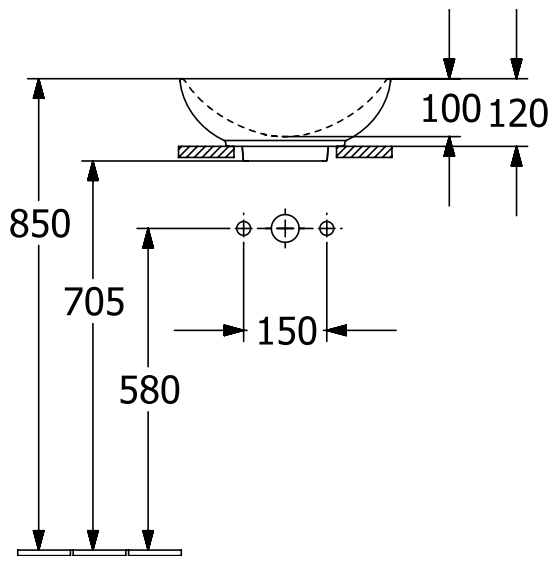

TECHNICAL DRAWINGS

4A450101