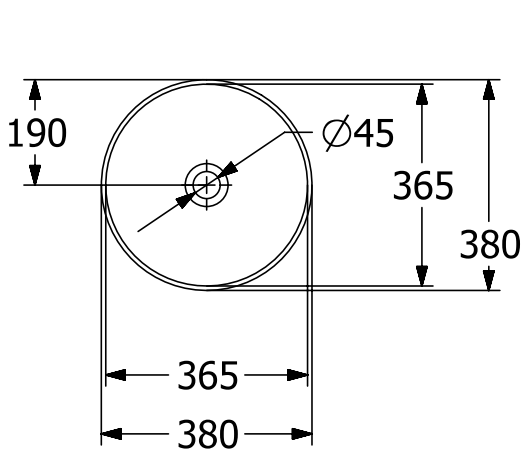

TECHNICAL DRAWINGS

4A450101