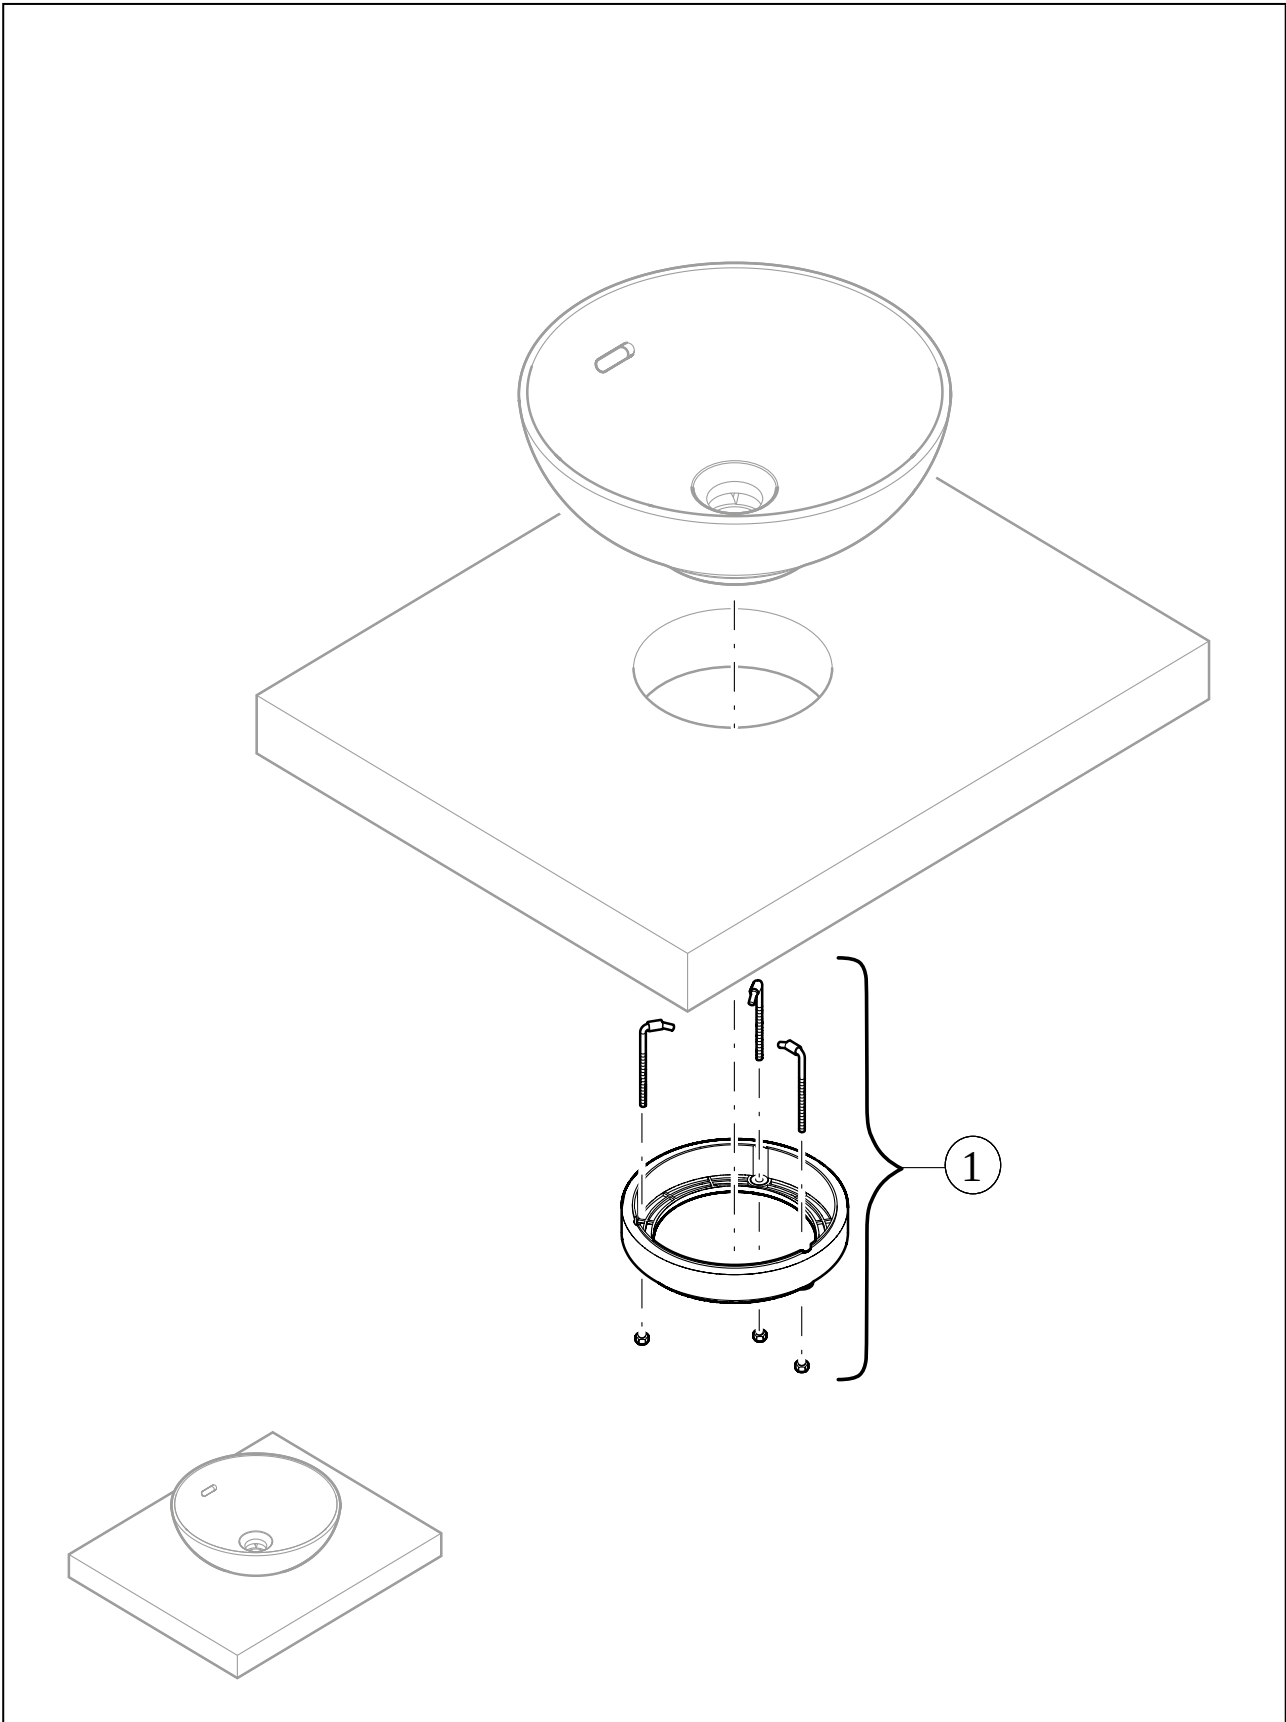

#### 1. POSITION

<b>Article number</b>	<b>4A450101</b>
Article title	Villeroy & Boch Loop & Friends Surface-mounted washbasin, 380 x 380 x 120 mm, White Alpin, without overflow
Product designation	Surface-mounted washbasin
Collection	Loop & Friends
Assembly / Assembly type	Surface-mounted
Scope of delivery	1 x surface-mounted washbasin , 1 x fastening set 1 x cut-out template
Length in mm	380
Width in mm	380
Height in mm	120
Interior depth	100
Diameter in mm	380
Weight in kg	6,60
express delivery	No
Suitable for	Wall-mounted tap fittings, Matching Villeroy&Boch furniture Tap fitting with raised base
Material	TitanCeram
Surface	glossy
Colour name	White Alpin
With TitanGlaze	No
With overflow	No
EAN number	4062373850282

#### COLOUR DESIGNATION

White Alpin

TECHNICAL DRAWINGS

4A450101

EXPLOSION DRAWINGS

---

BILL OF MATERIALS

---