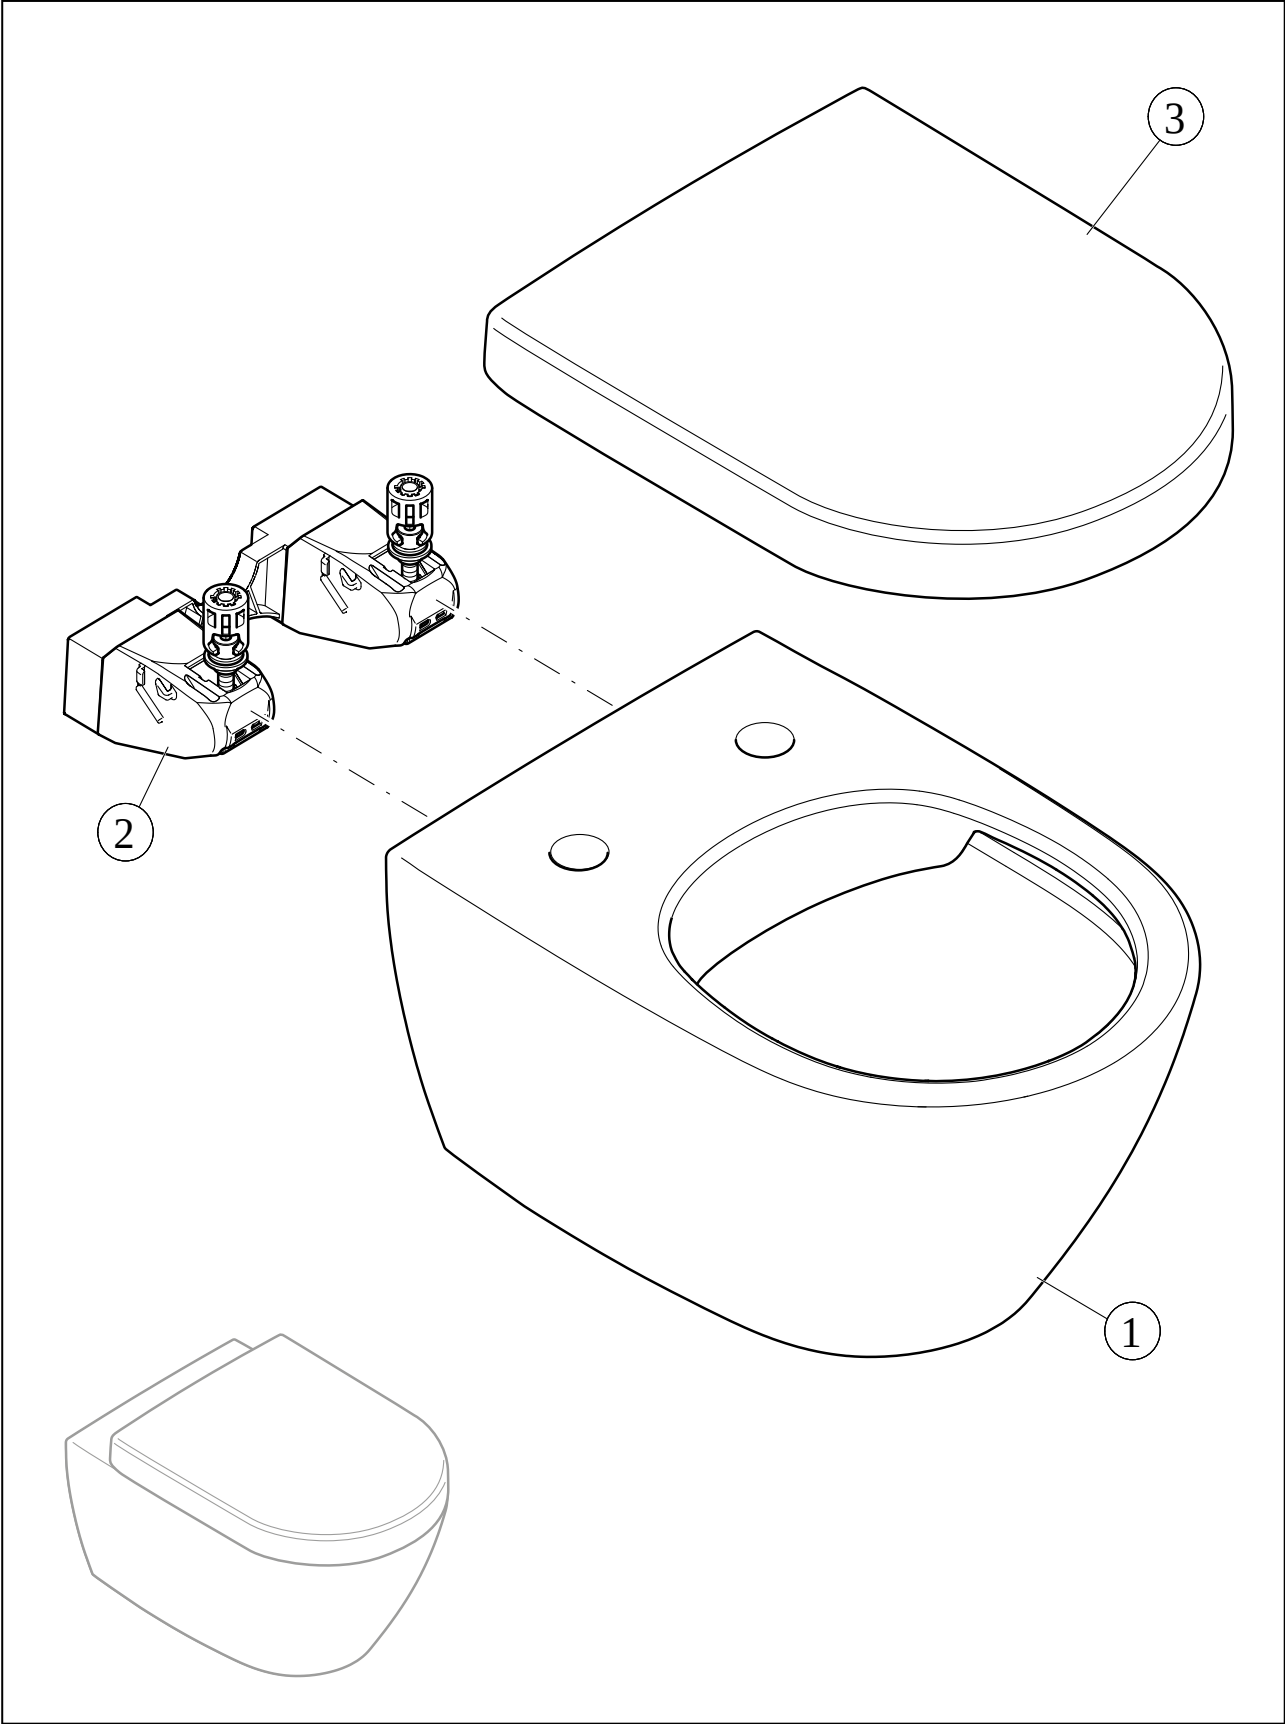

TOILET UNIVERSO TWISTFLUSH

PRODUCT INFORMATION

1. POSITION

Article number	4670T9R1
Article title	Villeroy & Boch Universo TwistFlush Combi-Pack, wall-mounted, with TwistFlush, White Alpin CeramicPlus
Product designation	Combi-Pack
Collection	Universo TwistFlush
Assembly / Assembly type	wall-mounted
Scope of delivery	1 x washdown toilet, rimless , 1 x toilet seat and cover AntiBac 1 x fastening set
Length in mm	560
Width in mm	370
Height in mm	360
Weight in kg	28,80
Suitable for	Concealed cistern
Rimless	Yes
Innovative flushing technology (with TwistFlush)	Yes
Innovative flushing technology (with TwistFlush[e ³])	No
Flush type	Washdown toilet
Flush volume l	3 / 4,5 l
Outlet / outlet	horizontal outlet
Wall-mounted - floor-standing	wall-mounted
Function	<ul style="list-style-type: none"> • with automatic lowering mechanism (SoftClosing) • with removable seat (QuickRelease)
Lead	4
Material	Sanitary ceramics
Colour name	White Alpin CeramicPlus
Other material	Toilet seat and cover: Duroplast
Other surfaces	Toilet seat and cover: glossy
EAN number	4062373899335

COLOUR

COLOUR DESIGNATION

White Alpin

TECHNICAL DRAWINGS

4670T9R1

EXPLOSION DRAWINGS

BILL OF MATERIALS

No.	Article No.	Description	Quantity
0	4670T0R1	Washdown toilet, rimless	1
0	8M60S1T1	Toilet seat and cover	1
0	92219900	Fastening set	1