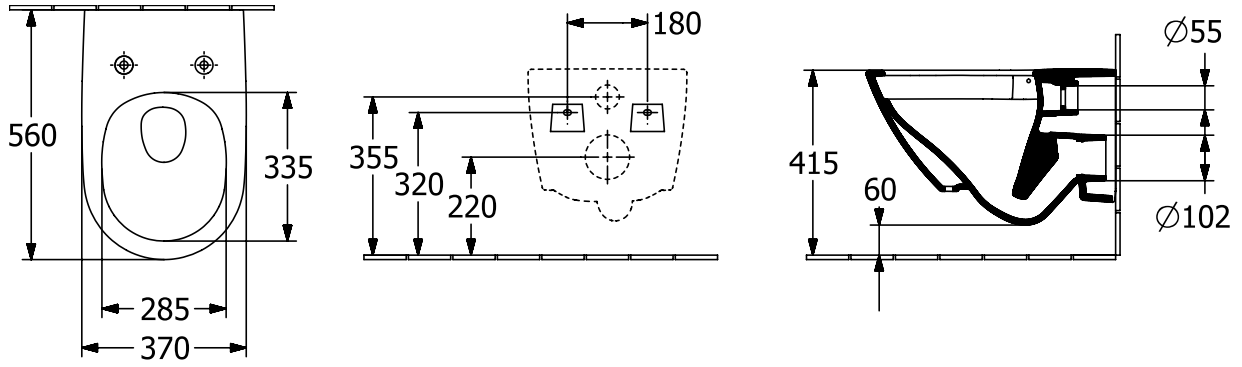

TOILET UNIVERSO TWISTFLUSH

PRODUCT INFORMATION

1. POSITION

Article number	4670T9R1
Article title	Villeroy & Boch Universo TwistFlush Combi-Pack, wall-mounted, with TwistFlush, White Alpin CeramicPlus
Product designation	Combi-Pack
Collection	Universo TwistFlush
Assembly / Assembly type	wall-mounted
Scope of delivery	1 x washdown toilet, rimless , 1 x toilet seat and cover AntiBac 1 x fastening set
Length in mm	560
Width in mm	370
Height in mm	360
Weight in kg	28,80
Suitable for	Concealed cistern
Rimless	Yes
Innovative flushing technology (with TwistFlush)	Yes
Innovative flushing technology (with TwistFlush[e ³])	No
Flush type	Washdown toilet
Flush volume l	3 / 4,5 l
Outlet / outlet	horizontal outlet
Wall-mounted - floor-standing	wall-mounted
Function	<ul style="list-style-type: none"> • with automatic lowering mechanism (SoftClosing) • with removable seat (QuickRelease)
Lead	4
Material	Sanitary ceramics
Colour name	White Alpin CeramicPlus
Other material	Toilet seat and cover: Duroplast
Other surfaces	Toilet seat and cover: glossy
EAN number	4062373899335

COLOUR

COLOUR DESIGNATION

White Alpin

TECHNICAL DRAWINGS

4670T9R1

EXPLOSION DRAWINGS

BILL OF MATERIALS

No.	Article No.	Description	Quantity
0	4670T0R1	Washdown toilet, rimless	1
0	8M60S1T1	Toilet seat and cover	1
0	92219900	Fastening set	1