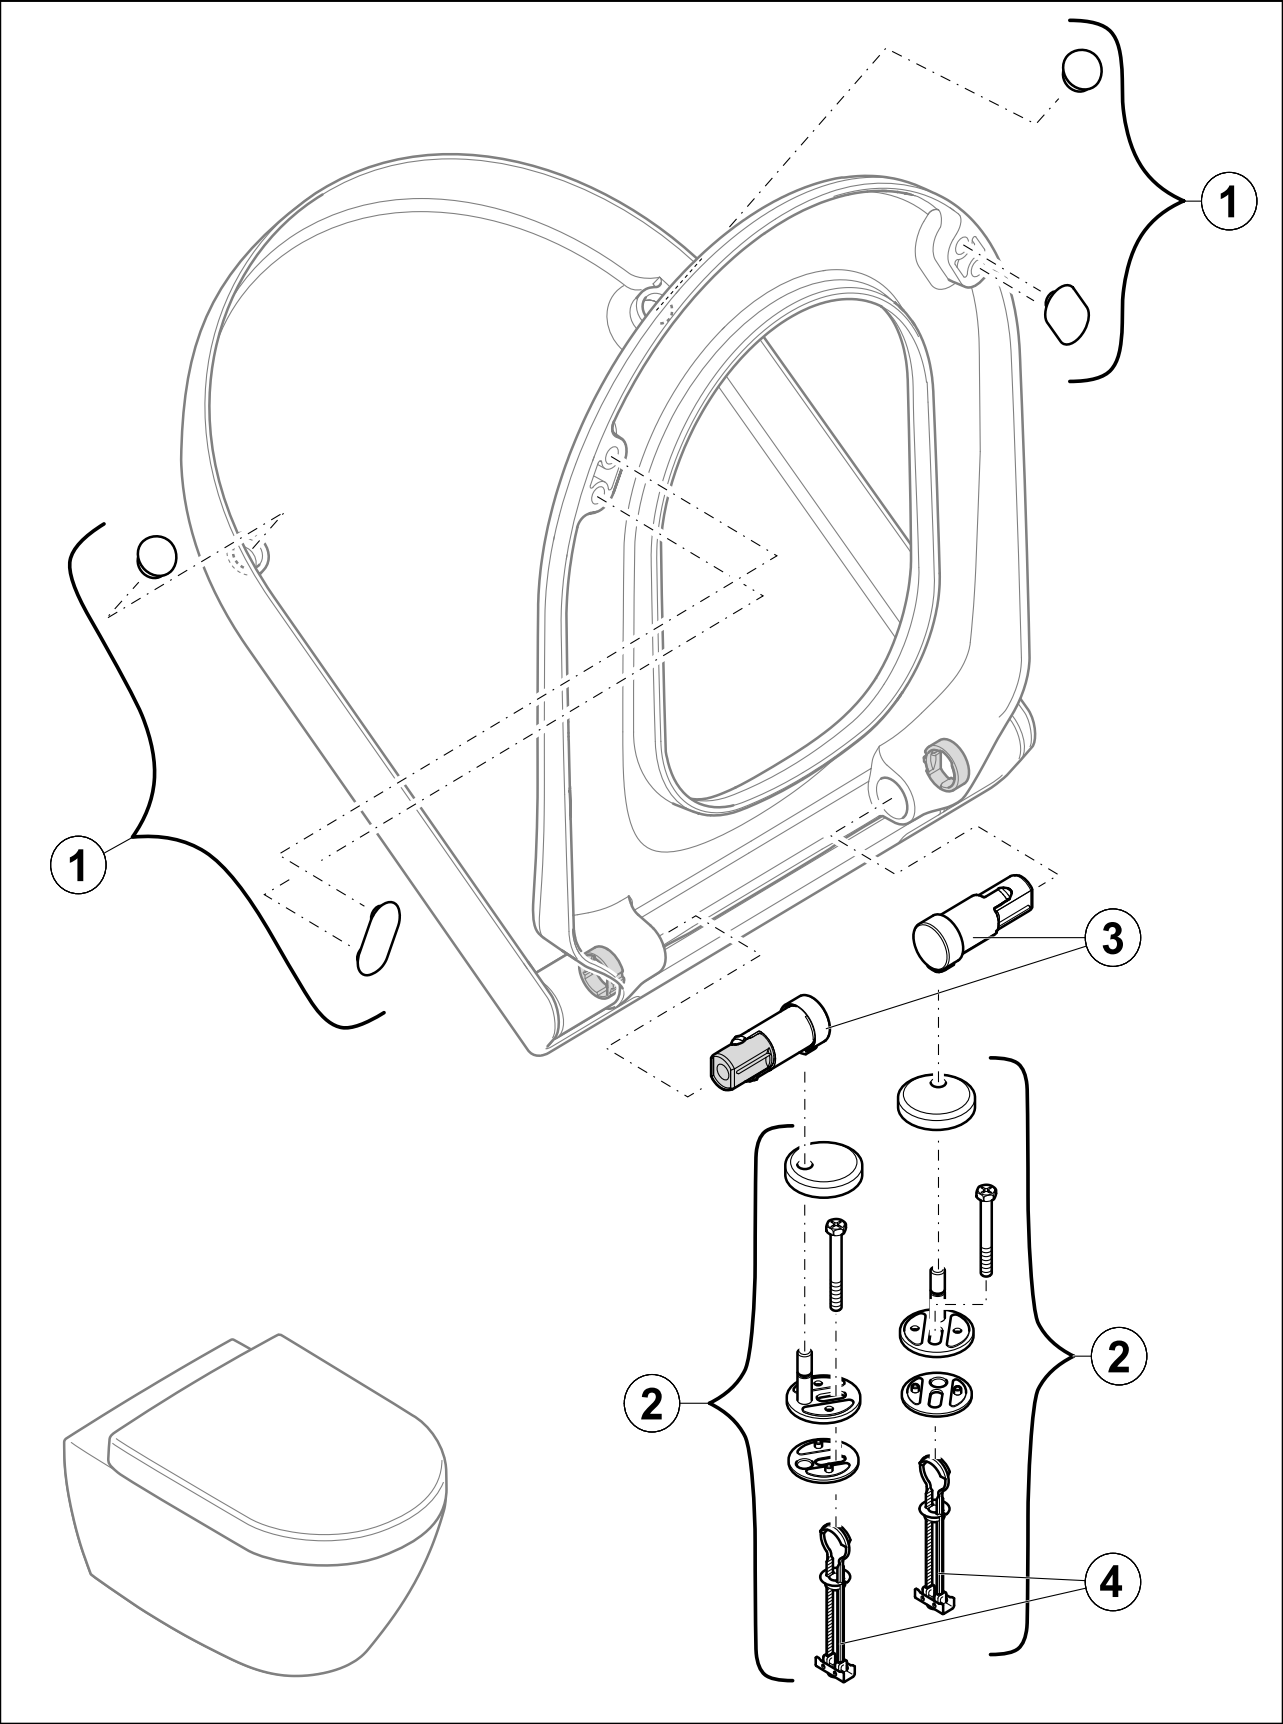

TOILET SUBWAY

PRODUCT INFORMATION

1. POSITION

Article number	9M66S101
Article title	Villeroy & Boch Subway Toilet seat and cover Compact, with automatic lowering mechanism (SoftClosing), with removable seat (QuickRelease), White Alpin
Product designation	Toilet seat and cover Compact
Collection	Subway
Scope of delivery	1 x toilet seat and cover
Length in mm	415
Width in mm	360
Height in mm	55
Weight in kg	3,02
Rimless	No
Innovative flushing technology (with TwistFlush)	No
Innovative flushing technology (with TwistFlush[e ³])	No
Function	<ul style="list-style-type: none"> • with automatic lowering mechanism (SoftClosing) • with removable seat (QuickRelease)
Material	Duroplast
Surface	glossy
Colour name	White Alpin
EAN number	4051202150730

COLOUR

COLOUR DESIGNATION

White Alpin

EXPLOSION DRAWINGS

BILL OF MATERIALS

No.	Article No.	Description	Quantity
1	92208100	Buffer set	1
2	92205561	Hinge set	1
3	92229200	SoftClosing set	1
3	92189600	Hinge fastening	1