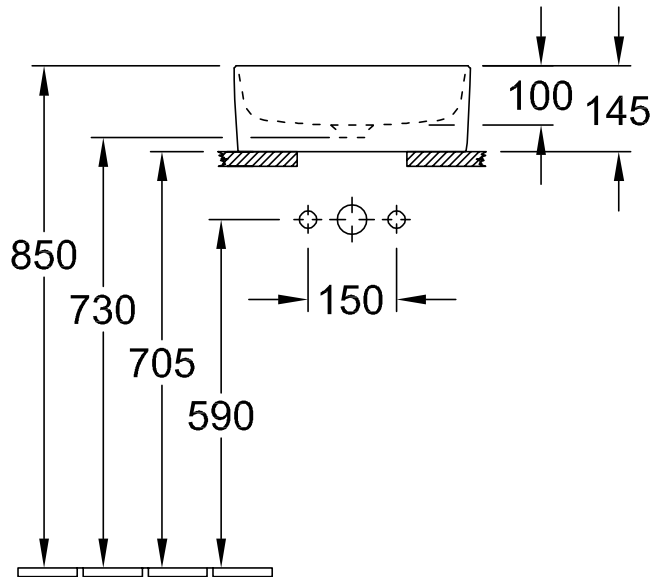

WASHBASINS COLLARO

PRODUCT INFORMATION

1 . POSITION

Article number	4A1840RW
Article title	Villeroy & Boch Collaro Surface-mounted washbasin, 400 x 400 x 145 mm, Stone White CeramicPlus, without overflow
Product designation	Surface-mounted washbasin
Collection	Collaro
Assembly / Assembly type	Surface-mounted
Assembly instructions	Recommendation: to be installed with a gap of at least 50 mm between the washbasin and the wall
Scope of delivery	1 x surface-mounted washbasin , 1 x fastening set 1 x cut-out template
Ordering information	Please order non-closable drain valve separately.
Length in mm	400
Width in mm	400
Height in mm	145
Interior depth	100
Diameter in mm	400
Weight in kg	9,40
express delivery	No
Suitable for	Wall-mounted tap fittings, Matching Villeroy&Boch furniture Tap fitting with raised base
Material	TitanCeram
Surface	matt
Colour name	Stone White CeramicPlus
With TitanGlaze	Yes
With overflow	No
EAN number	4051202849719

COLOUR

COLOUR DESIGNATION

Stone White

TECHNICAL DRAWINGS

4A1840RW

EXPLOSION DRAWINGS

BILL OF MATERIALS

No.	Article No.	Description	Quantity
1	92225600	Fastening set	1