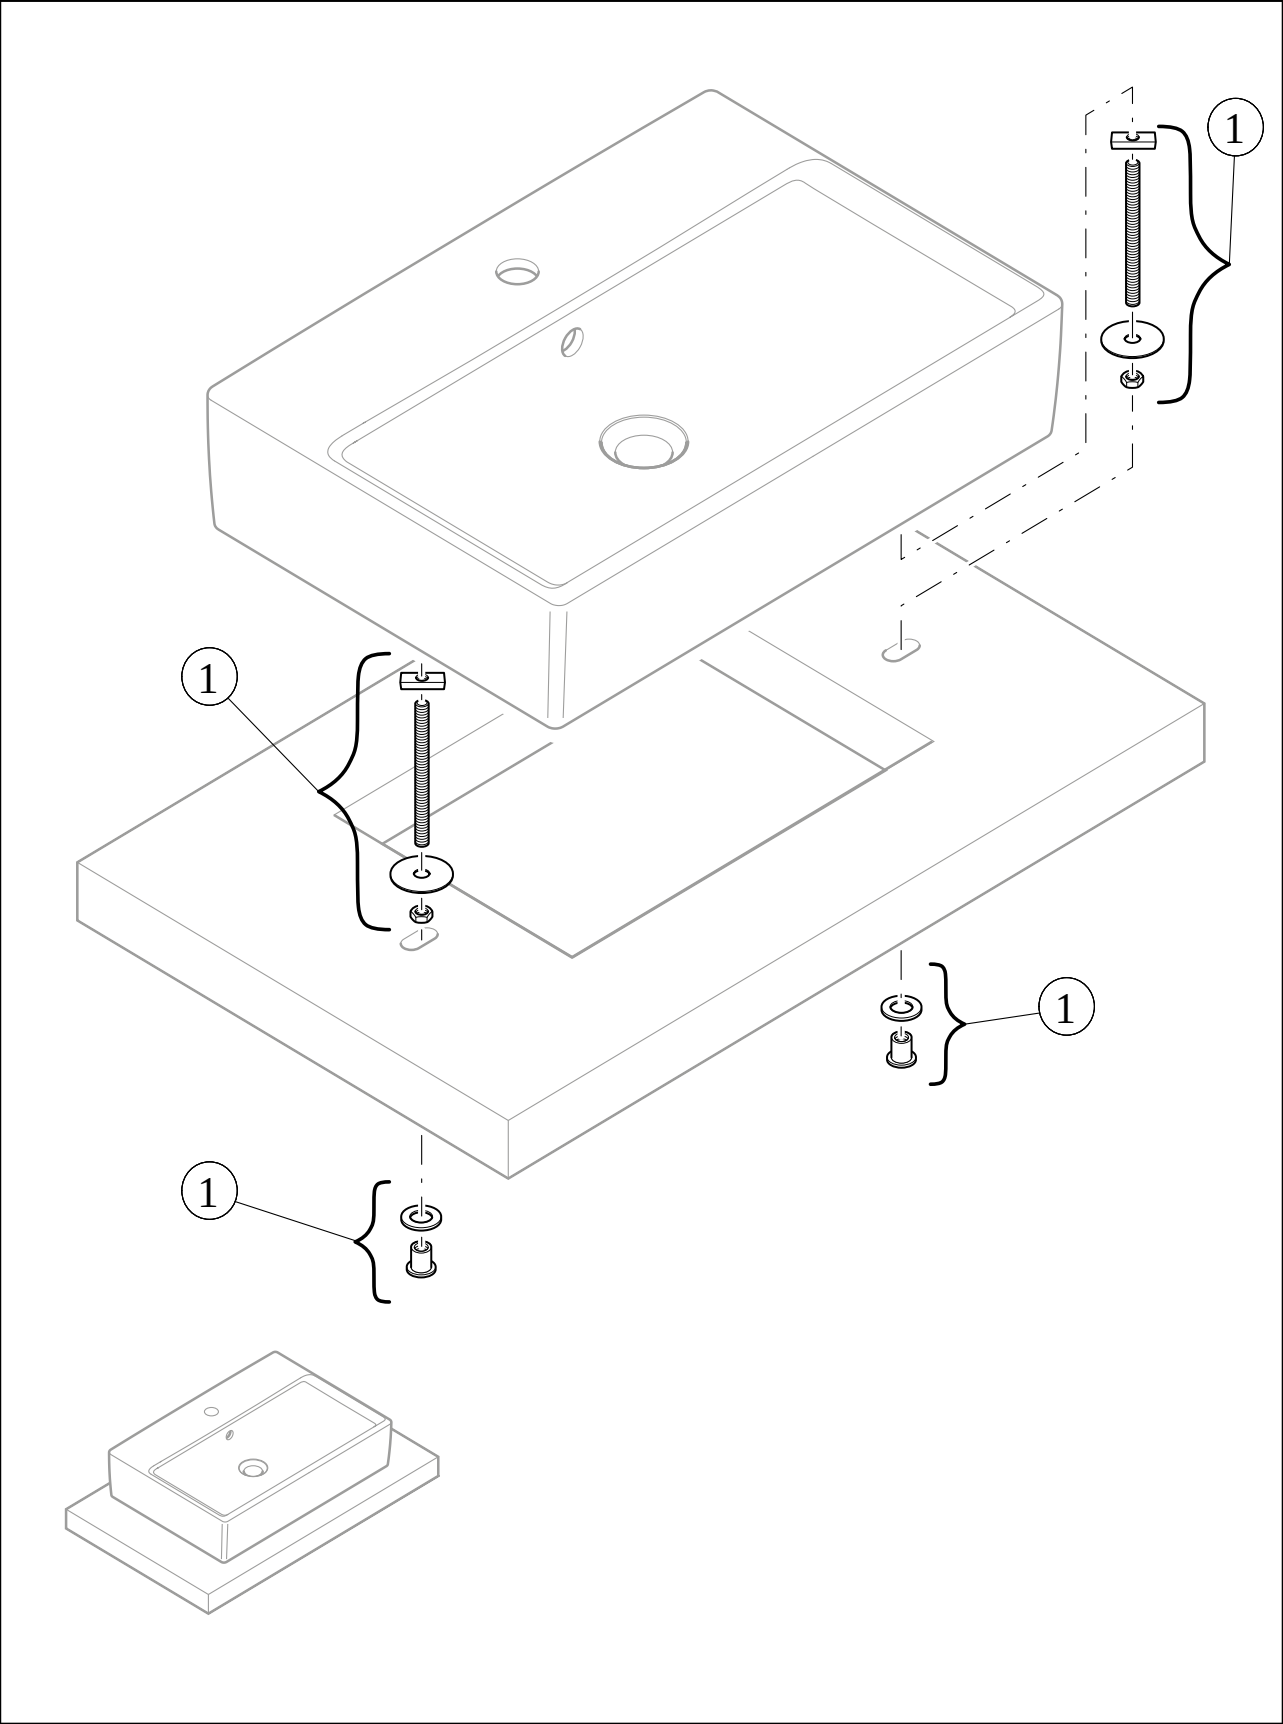

WASHBASINS COLLARO

PRODUCT INFORMATION

1 . POSITION

Article number	4A1840RW
Article title	Villeroy & Boch Collaro Surface-mounted washbasin, 400 x 400 x 145 mm, Stone White CeramicPlus, without overflow
Product designation	Surface-mounted washbasin
Collection	Collaro
Assembly / Assembly type	Surface-mounted
Assembly instructions	Recommendation: to be installed with a gap of at least 50 mm between the washbasin and the wall
Scope of delivery	1 x surface-mounted washbasin , 1 x fastening set 1 x cut-out template
Ordering information	Please order non-closable drain valve separately.
Length in mm	400
Width in mm	400
Height in mm	145
Interior depth	100
Diameter in mm	400
Weight in kg	9,40
express delivery	No
Suitable for	Wall-mounted tap fittings, Matching Villeroy&Boch furniture Tap fitting with raised base
Material	TitanCeram
Surface	matt
Colour name	Stone White CeramicPlus
With TitanGlaze	Yes
With overflow	No
EAN number	4051202849719

COLOUR

COLOUR DESIGNATION

Stone White

TECHNICAL DRAWINGS

4A1840RW

EXPLOSION DRAWINGS

BILL OF MATERIALS

No.	Article No.	Description	Quantity
1	92225600	Fastening set	1