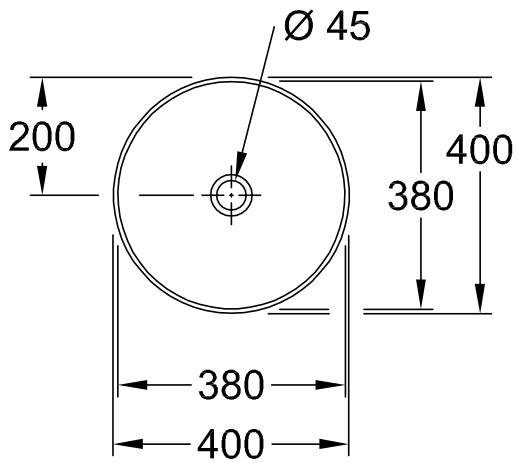

WASHBASINS COLLARO

PRODUCT INFORMATION

1 . POSITION

Article number	4A1840RW
Article title	Villeroy & Boch Collaro Surface-mounted washbasin, 400 x 400 x 145 mm, Stone White CeramicPlus, without overflow
Product designation	Surface-mounted washbasin
Collection	Collaro
Assembly / Assembly type	Surface-mounted
Assembly instructions	Recommendation: to be installed with a gap of at least 50 mm between the washbasin and the wall
Scope of delivery	1 x surface-mounted washbasin , 1 x fastening set 1 x cut-out template
Ordering information	Please order non-closable drain valve separately.
Length in mm	400
Width in mm	400
Height in mm	145
Interior depth	100
Diameter in mm	400
Weight in kg	9,40
express delivery	No
Suitable for	Wall-mounted tap fittings, Matching Villeroy&Boch furniture Tap fitting with raised base
Material	TitanCeram
Surface	matt
Colour name	Stone White CeramicPlus
With TitanGlaze	Yes
With overflow	No
EAN number	4051202849719

COLOUR

COLOUR DESIGNATION

Stone White

TECHNICAL DRAWINGS

4A1840RW

EXPLOSION DRAWINGS

BILL OF MATERIALS

No.	Article No.	Description	Quantity
1	92225600	Fastening set	1