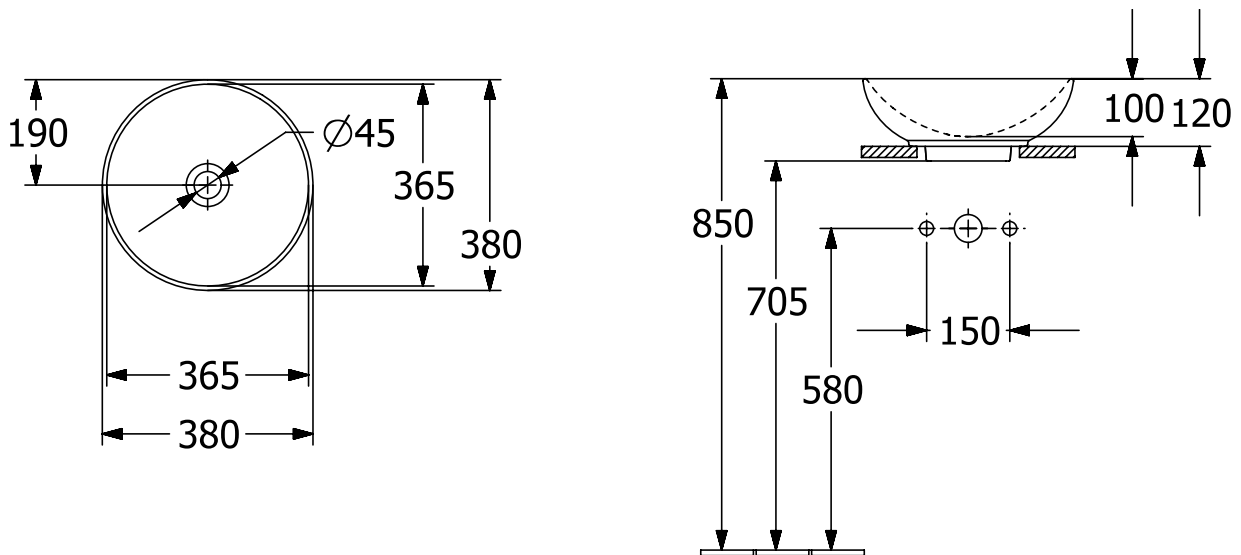

WASHBASINS LOOP & FRIENDS

PRODUCT INFORMATION

1 . POSITION

Article number	4A450001
Article title	Villeroy & Boch Loop & Friends Surface-mounted washbasin, 380 x 380 x 120 mm, White Alpin, with overflow
Product designation	Surface-mounted washbasin
Collection	Loop & Friends
Assembly / Assembly type	Surface-mounted
Scope of delivery	1 x surface-mounted washbasin , 1 x fastening set 1 x cut-out template
Length in mm	380
Width in mm	380
Height in mm	120
Interior depth	100
Diameter in mm	380
Weight in kg	6,60
express delivery	No
Suitable for	Wall-mounted tap fittings, Matching Villeroy&Boch furniture Tap fitting with raised base
Material	TitanCeram
Surface	glossy
Colour name	White Alpin
With TitanGlaze	No
With overflow	Yes
EAN number	4062373849224

COLOUR

COLOUR DESIGNATION

White Alpin

TECHNICAL DRAWINGS

4A450001

EXPLOSION DRAWINGS

BILL OF MATERIALS

No.	Article No.	Description	Quantity
1	92221700	Fastening set	1