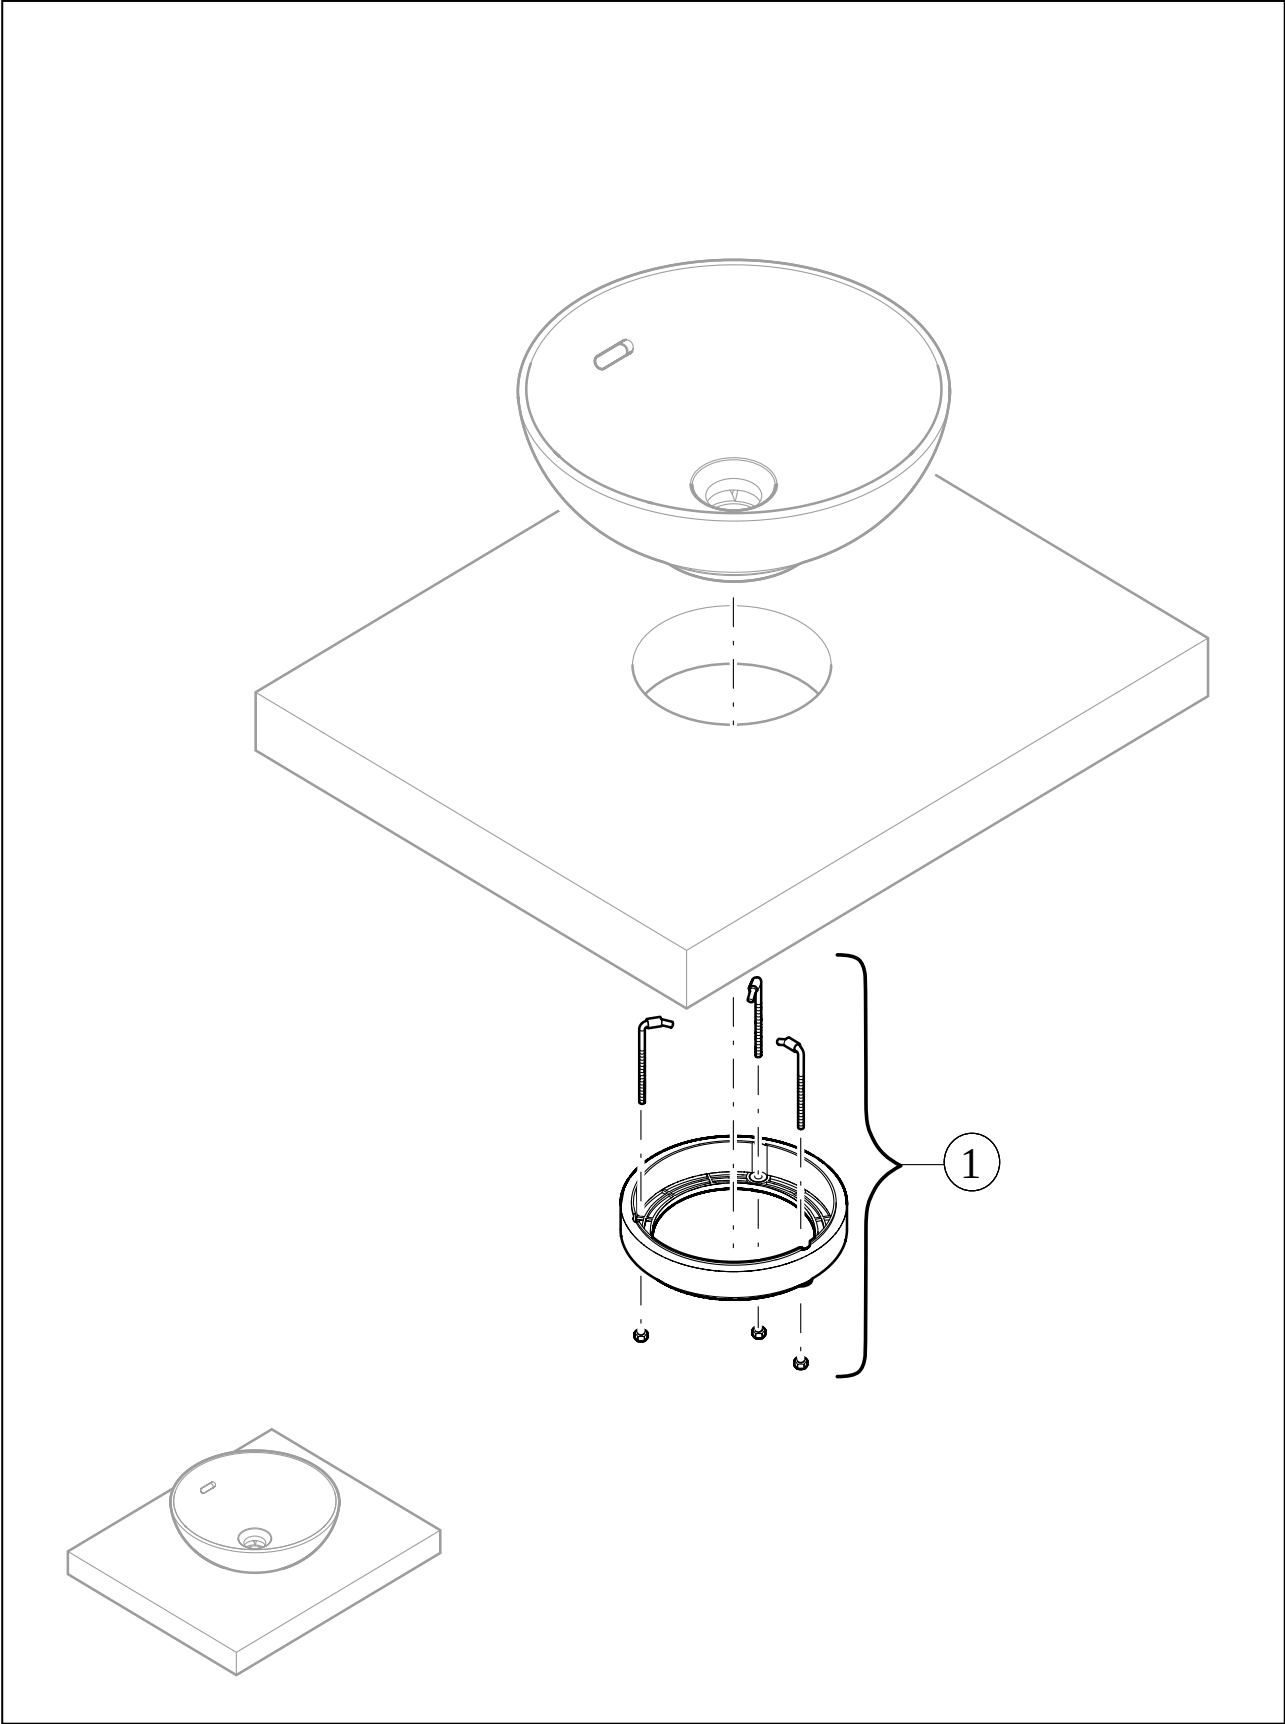

WASHBASINS LOOP & FRIENDS

PRODUCT INFORMATION

1 . POSITION

Article number	4A450001
Article title	Villeroy & Boch Loop & Friends Surface-mounted washbasin, 380 x 380 x 120 mm, White Alpin, with overflow
Product designation	Surface-mounted washbasin
Collection	Loop & Friends
Assembly / Assembly type	Surface-mounted
Scope of delivery	1 x surface-mounted washbasin , 1 x fastening set 1 x cut-out template
Length in mm	380
Width in mm	380
Height in mm	120
Interior depth	100
Diameter in mm	380
Weight in kg	6,60
express delivery	No
Suitable for	Wall-mounted tap fittings, Matching Villeroy&Boch furniture Tap fitting with raised base
Material	TitanCeram
Surface	glossy
Colour name	White Alpin
With TitanGlaze	No
With overflow	Yes
EAN number	4062373849224

COLOUR

COLOUR DESIGNATION

White Alpin

TECHNICAL DRAWINGS

4A450001

EXPLOSION DRAWINGS

BILL OF MATERIALS

No.	Article No.	Description	Quantity
1	92221700	Fastening set	1