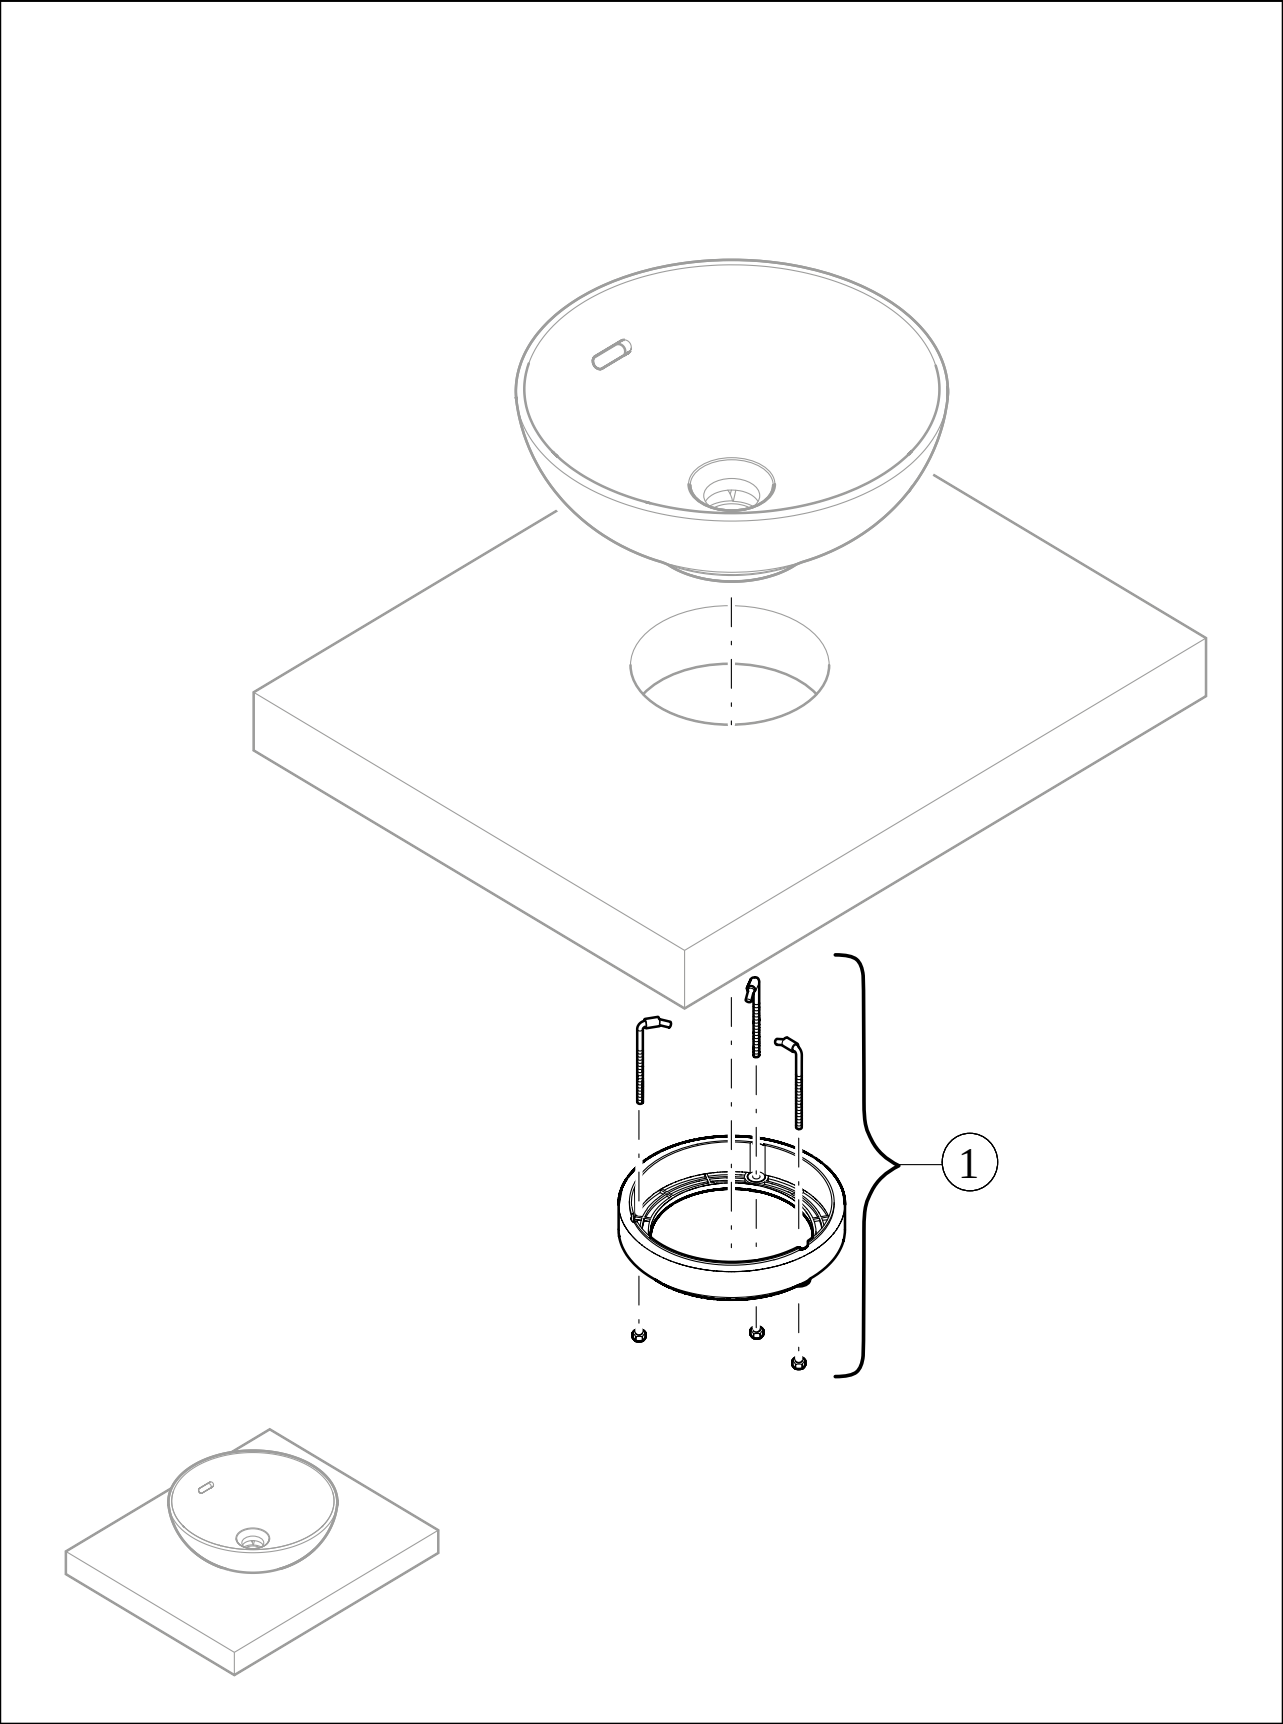

WASHBASINS LOOP & FRIENDS

PRODUCT INFORMATION

1. POSITION

Article number	4A490101
Article title	Villeroy & Boch Loop & Friends Surface-mounted washbasin, 560 x 380 x 120 mm, White Alpin, without overflow
Product designation	Surface-mounted washbasin
Collection	Loop & Friends
Assembly / Assembly type	Surface-mounted
Scope of delivery	1 x surface-mounted washbasin , 1 x fastening set 1 x cut-out template
Length in mm	380
Width in mm	560
Height in mm	120
Interior depth	100
Weight in kg	10,55
express delivery	No
Suitable for	Wall-mounted tap fittings, Matching Villeroy&Boch furniture Tap fitting with raised base
Material	TitanCeram
Surface	glossy
Colour name	White Alpin
With TitanGlaze	No
With overflow	No
EAN number	4062373850046

COLOUR

COLOUR DESIGNATION

White Alpin

TECHNICAL DRAWINGS

4A490101

EXPLOSION DRAWINGS

BILL OF MATERIALS

No.	Article No.	Description	Quantity
1	92221700	Fastening set	1