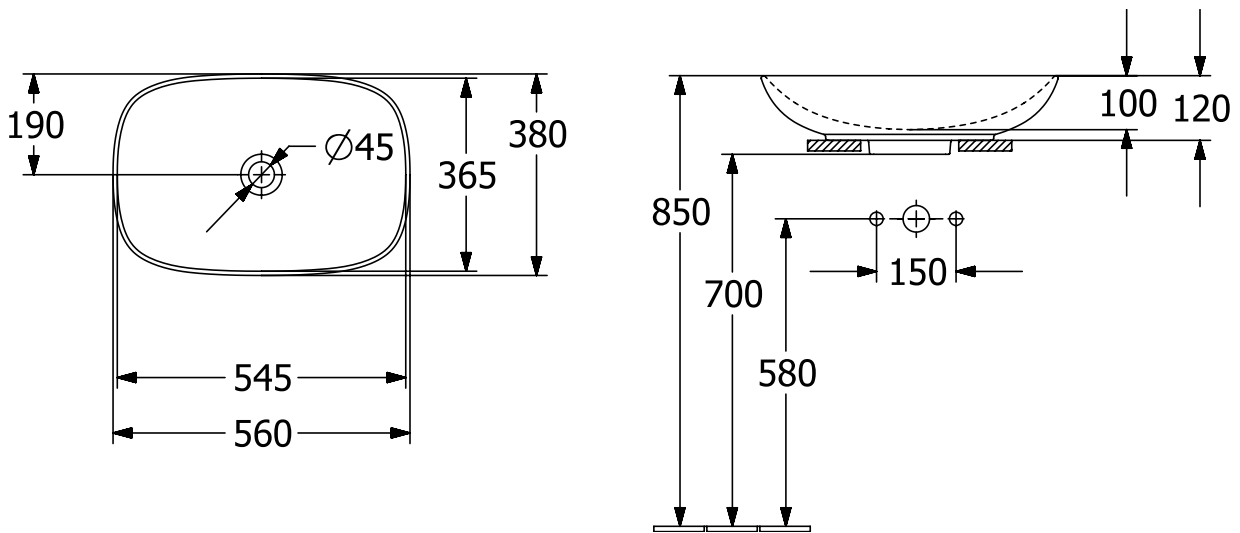

WASHBASINS LOOP & FRIENDS

PRODUCT INFORMATION

1. POSITION

Article number	4A490101
Article title	Villeroy & Boch Loop & Friends Surface-mounted washbasin, 560 x 380 x 120 mm, White Alpin, without overflow
Product designation	Surface-mounted washbasin
Collection	Loop & Friends
Assembly / Assembly type	Surface-mounted
Scope of delivery	1 x surface-mounted washbasin , 1 x fastening set 1 x cut-out template
Length in mm	380
Width in mm	560
Height in mm	120
Interior depth	100
Weight in kg	10,55
express delivery	No
Suitable for	Wall-mounted tap fittings, Matching Villeroy&Boch furniture Tap fitting with raised base
Material	TitanCeram
Surface	glossy
Colour name	White Alpin
With TitanGlaze	No
With overflow	No
EAN number	4062373850046

COLOUR

COLOUR DESIGNATION

White Alpin

TECHNICAL DRAWINGS

4A490101

EXPLOSION DRAWINGS

BILL OF MATERIALS

No.	Article No.	Description	Quantity
1	92221700	Fastening set	1