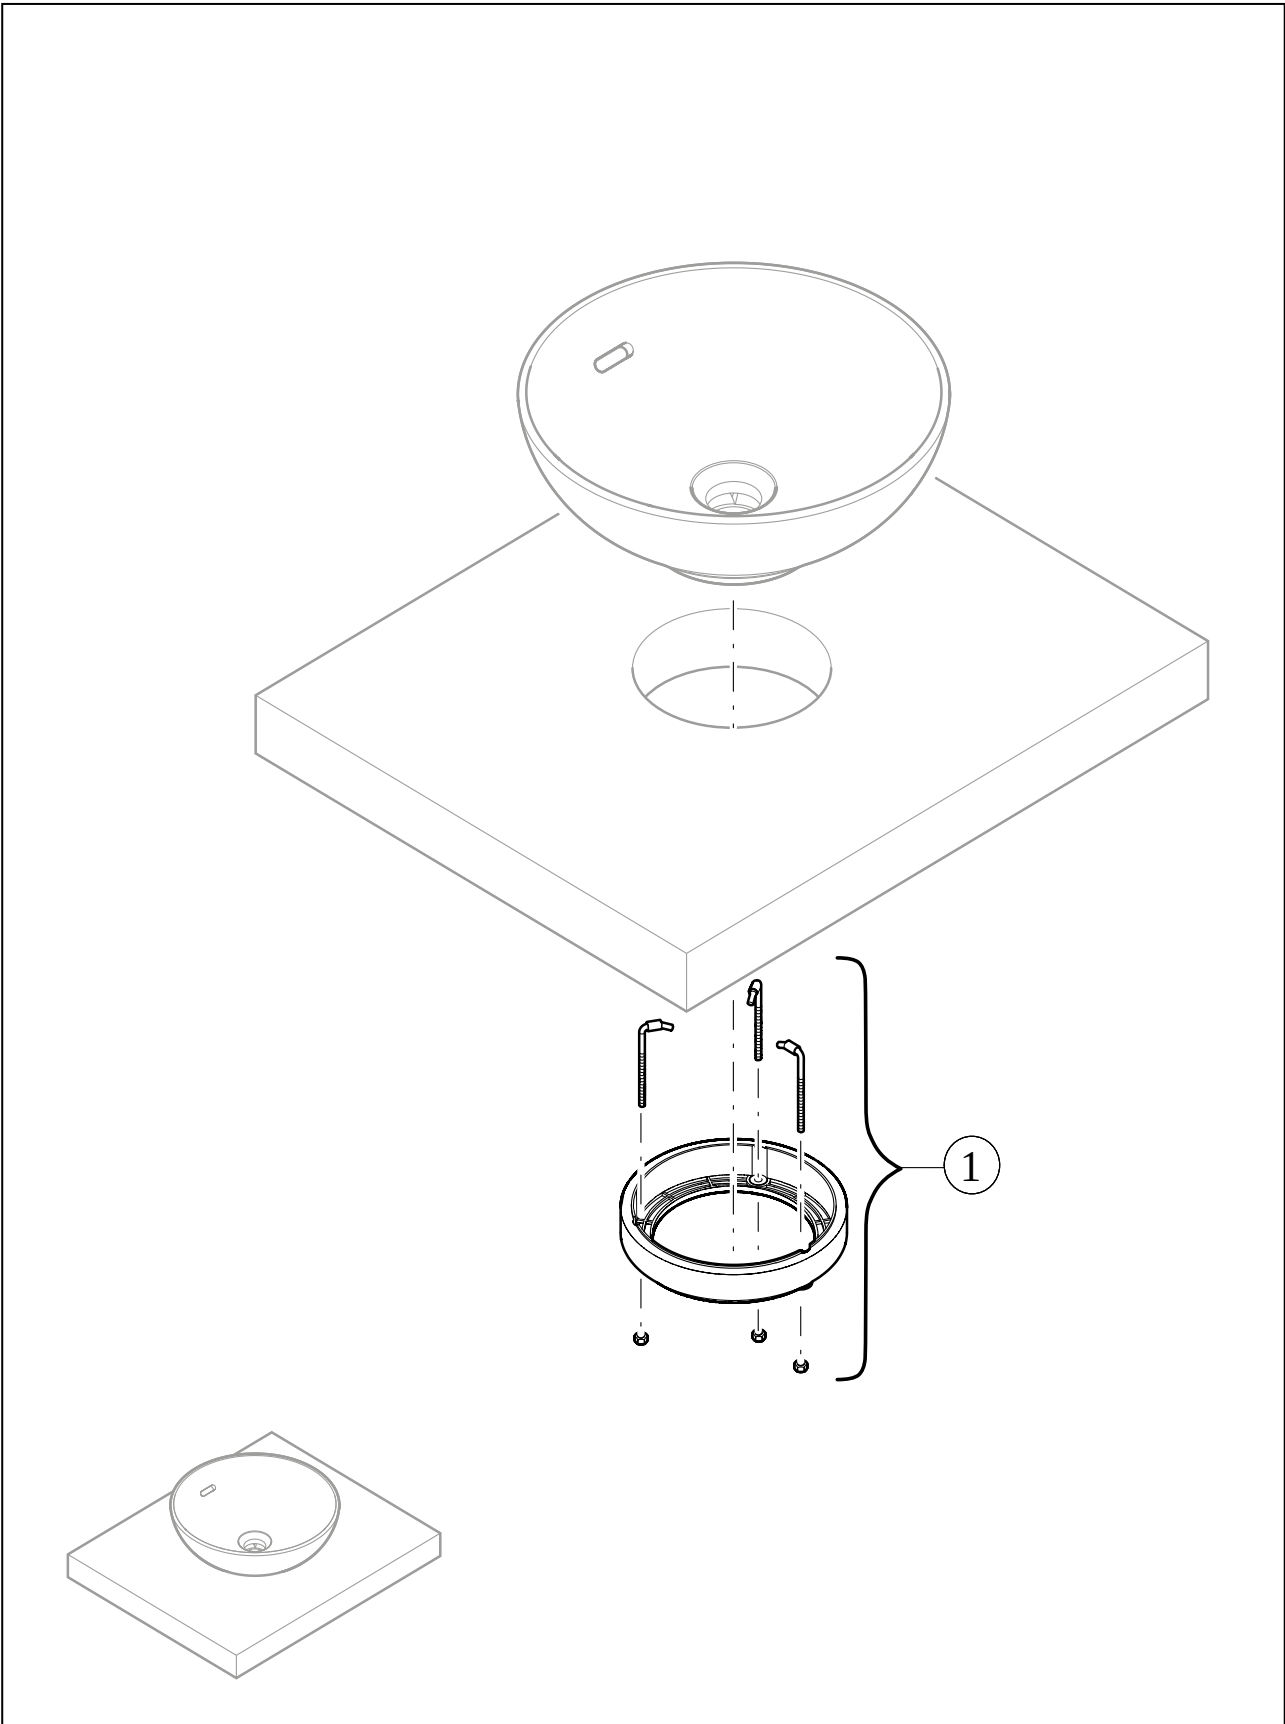

#### 1. POSITION

<b>Article number</b>	<b>4A460001</b>
Article title	Villeroy & Boch Loop & Friends Surface-mounted washbasin, 420 x 420 x 120 mm, White Alpin, with overflow
Product designation	Surface-mounted washbasin
Collection	Loop & Friends
Assembly / Assembly type	Surface-mounted
Scope of delivery	1 x surface-mounted washbasin , 1 x fastening set 1 x cut-out template
Length in mm	420
Width in mm	420
Height in mm	120
Interior depth	100
Diameter in mm	420
Weight in kg	7,60
express delivery	No
Suitable for	Wall-mounted tap fittings, Matching Villeroy&Boch furniture Tap fitting with raised base
Material	TitanCeram
Surface	glossy
Colour name	White Alpin
With TitanGlaze	No
With overflow	Yes
EAN number	4062373848081

#### COLOUR DESIGNATION

White Alpin

TECHNICAL DRAWINGS

4A460001

EXPLOSION DRAWINGS

**BILL OF MATERIALS**

No.	Article No.	Description	Quantity
1	92221700	Fastening set	1