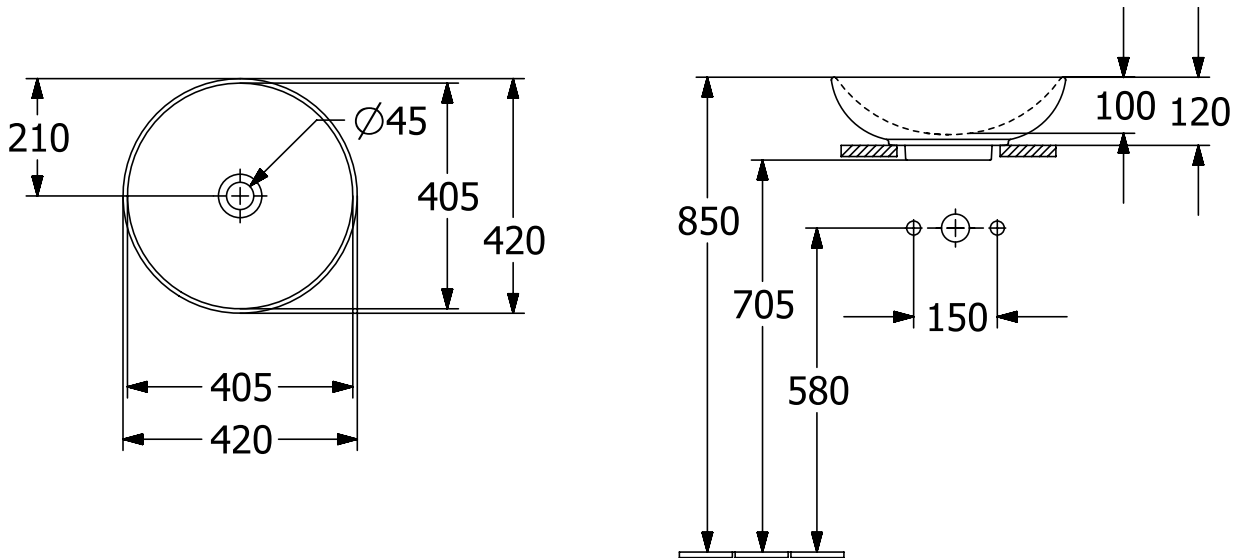

#### 1. POSITION

<b>Article number</b>	<b>4A460001</b>
Article title	Villeroy & Boch Loop & Friends Surface-mounted washbasin, 420 x 420 x 120 mm, White Alpin, with overflow
Product designation	Surface-mounted washbasin
Collection	Loop & Friends
Assembly / Assembly type	Surface-mounted
Scope of delivery	1 x surface-mounted washbasin , 1 x fastening set 1 x cut-out template
Length in mm	420
Width in mm	420
Height in mm	120
Interior depth	100
Diameter in mm	420
Weight in kg	7,60
express delivery	No
Suitable for	Wall-mounted tap fittings, Matching Villeroy&Boch furniture Tap fitting with raised base
Material	TitanCeram
Surface	glossy
Colour name	White Alpin
With TitanGlaze	No
With overflow	Yes
EAN number	4062373848081

#### COLOUR DESIGNATION

White Alpin

TECHNICAL DRAWINGS

4A460001

EXPLOSION DRAWINGS

**BILL OF MATERIALS**

No.	Article No.	Description	Quantity
1	92221700	Fastening set	1