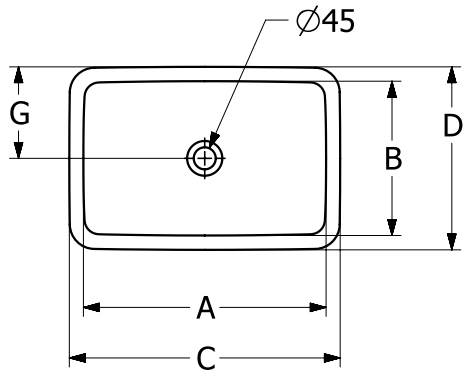

#### 1 . POSITION

<b>Article number</b>	<b>4A570001</b>
Article title	Villeroy & Boch Loop & Friends Undercounter washbasin, 540 x 340 x 190 mm, White Alpin, with overflow, outside surface glazed
Product designation	Undercounter washbasin
Collection	Loop & Friends
Assembly / Assembly type	Undercounter
Assembly instructions	the hole for the washbasin can only be cut out using the original washbasin because tolerances of several millimetres are possible, installation possible in natural stone and laminate countertops
Scope of delivery	1 x undercounter washbasin , 1 x extended ball rod to operate pop-up outlet valve 1 x fastening set
Length in mm	340
Width in mm	540
Height in mm	190
Interior depth	135
Weight in kg	14,65
express delivery	No
Material	TitanCeram
Surface	glossy
Colour name	White Alpin
With TitanGlaze	No
With overflow	Yes
EAN number	4062373896297

#### COLOUR DESIGNATION

White Alpin

TECHNICAL DRAWINGS

4A570001

	A	B	C	D	G	H	I	K	L
4A5600	450	280	515	350	170	705	115	170	585
4A5601	450	280	515	350	170	705	115	170	585
4A5700	540	340	605	410	205	685	135	190	565
4A5701	540	340	605	410	205	685	135	190	565
4A5800	615	380	675	450	225	685	140	180	565
4A5801	615	380	675	450	225	685	140	180	565