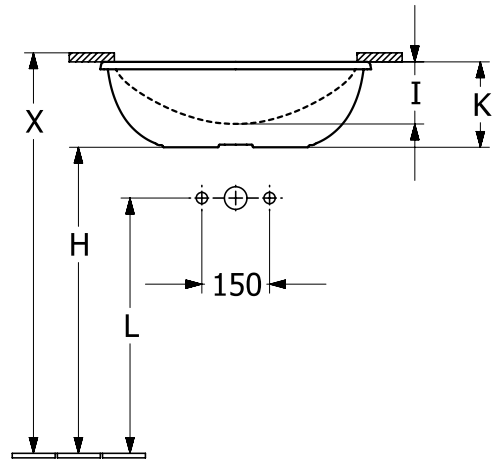

#### 1 . POSITION

<b>Article number</b>	<b>4A570001</b>
Article title	Villeroy & Boch Loop & Friends Undercounter washbasin, 540 x 340 x 190 mm, White Alpin, with overflow, outside surface glazed
Product designation	Undercounter washbasin
Collection	Loop & Friends
Assembly / Assembly type	Undercounter
Assembly instructions	the hole for the washbasin can only be cut out using the original washbasin because tolerances of several millimetres are possible, installation possible in natural stone and laminate countertops
Scope of delivery	1 x undercounter washbasin , 1 x extended ball rod to operate pop-up outlet valve 1 x fastening set
Length in mm	340
Width in mm	540
Height in mm	190
Interior depth	135
Weight in kg	14,65
express delivery	No
Material	TitanCeram
Surface	glossy
Colour name	White Alpin
With TitanGlaze	No
With overflow	Yes
EAN number	4062373896297

#### COLOUR DESIGNATION

White Alpin

TECHNICAL DRAWINGS

4A570001

	A	B	C	D	G	H	I	K	L
4A5600	450	280	515	350	170	705	115	170	585
4A5601	450	280	515	350	170	705	115	170	585
4A5700	540	340	605	410	205	685	135	190	565
4A5701	540	340	605	410	205	685	135	190	565
4A5800	615	380	675	450	225	685	140	180	565
4A5801	615	380	675	450	225	685	140	180	565