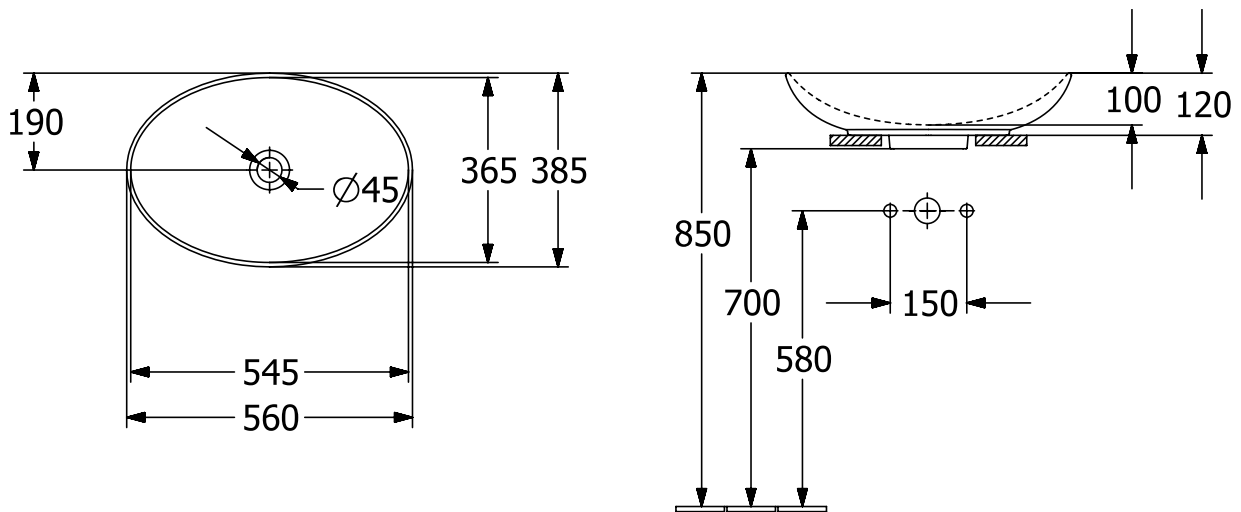

WASHBASINS LOOP & FRIENDS

PRODUCT INFORMATION

1. POSITION

Article number	4A4701i4
Article title	Villeroy & Boch Loop & Friends Surface-mounted washbasin, 560 x 380 x 120 mm, Graphite CeramicPlus, without overflow
Product designation	Surface-mounted washbasin
Collection	Loop & Friends
Assembly / Assembly type	Surface-mounted
Scope of delivery	1 x surface-mounted washbasin , 1 x fastening set 1 x cut-out template
Length in mm	380
Width in mm	560
Height in mm	120
Interior depth	100
Weight in kg	10,00
express delivery	No
Suitable for	Wall-mounted tap fittings, Matching Villeroy&Boch furniture Tap fitting with raised base
Material	TitanCeram
Surface	matt
Colour name	Graphite CeramicPlus
With TitanGlaze	Yes
With overflow	No
EAN number	4062373850183

COLOUR

COLOUR DESIGNATION

Graphite

TECHNICAL DRAWINGS

4A4701i4

EXPLOSION DRAWINGS

BILL OF MATERIALS

No.	Article No.	Description	Quantity
1	92221700	Fastening set	1