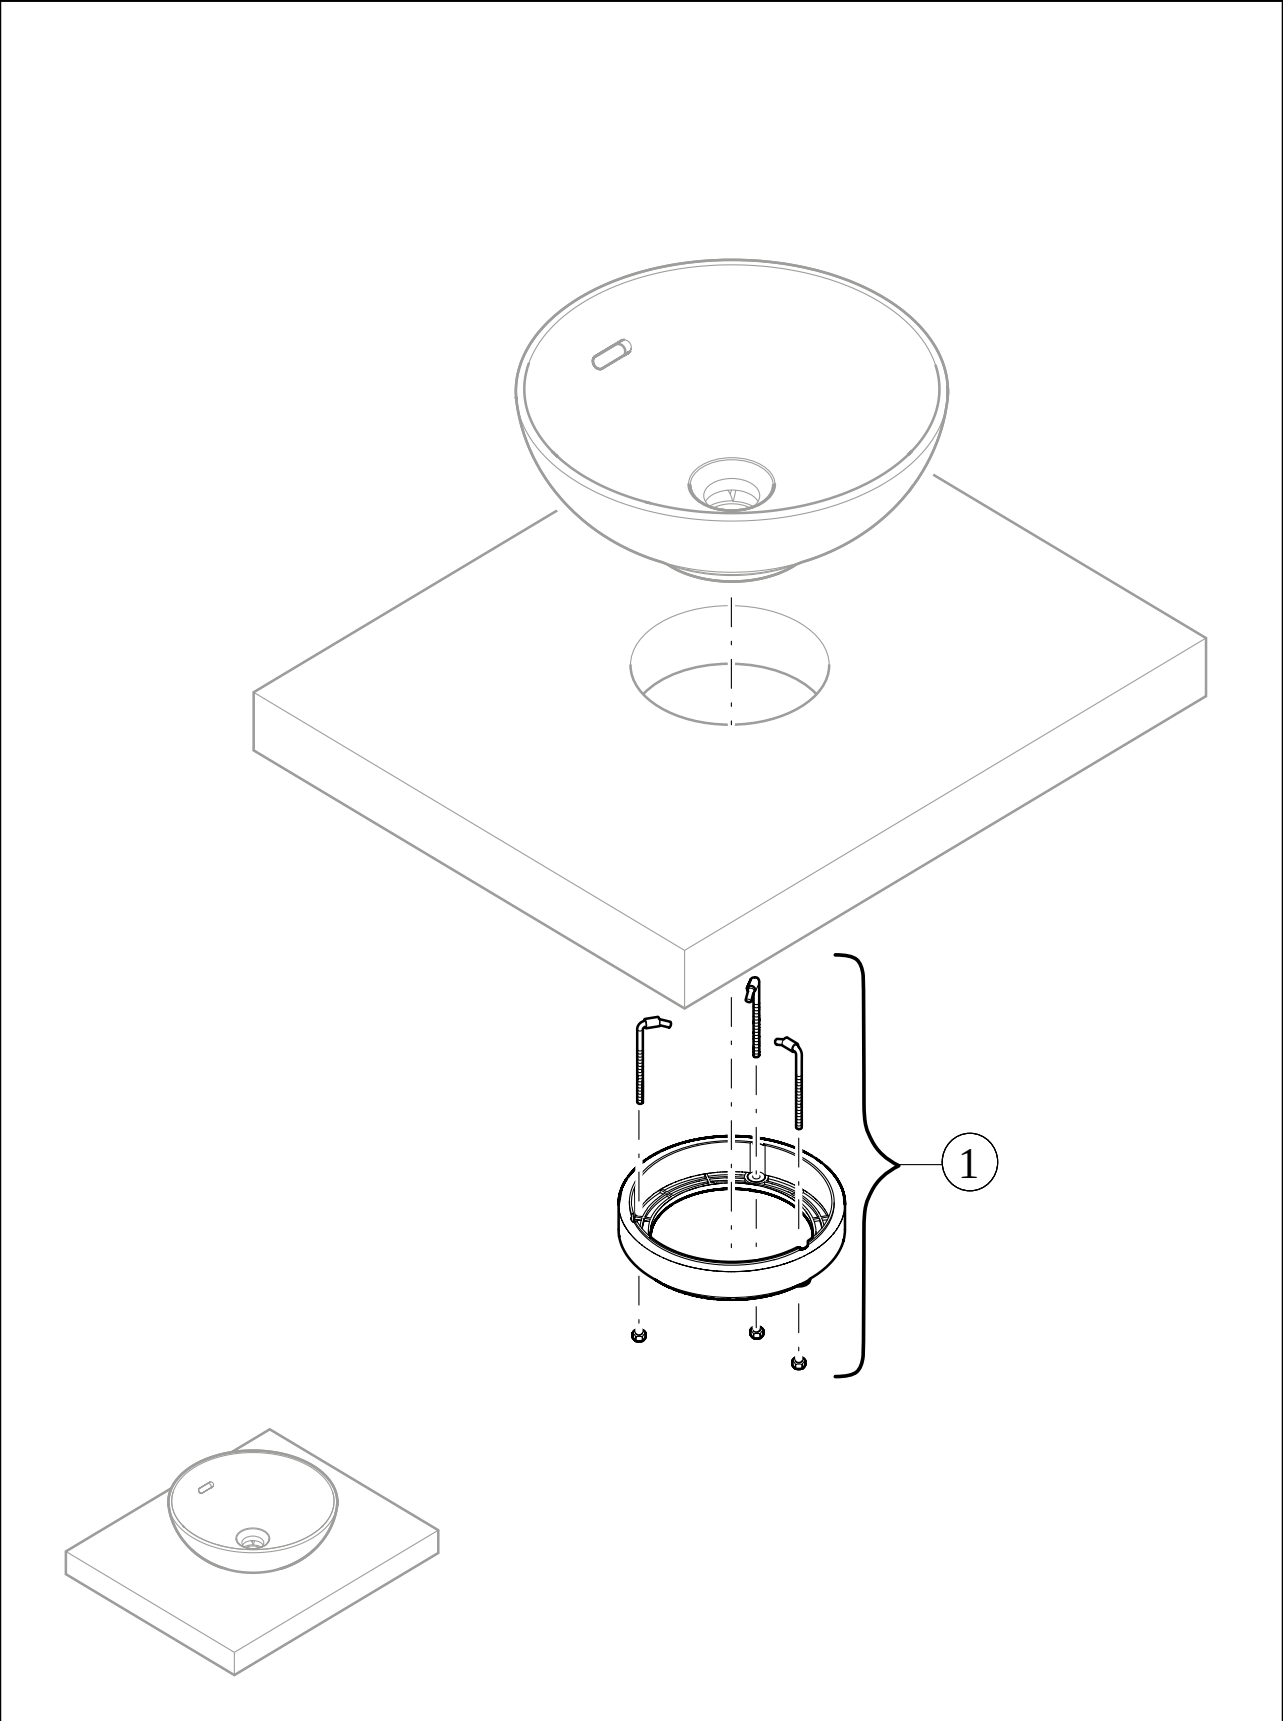

WASHBASINS LOOP & FRIENDS

PRODUCT INFORMATION

1. POSITION

Article number	4A4701i4
Article title	Villeroy & Boch Loop & Friends Surface-mounted washbasin, 560 x 380 x 120 mm, Graphite CeramicPlus, without overflow
Product designation	Surface-mounted washbasin
Collection	Loop & Friends
Assembly / Assembly type	Surface-mounted
Scope of delivery	1 x surface-mounted washbasin , 1 x fastening set 1 x cut-out template
Length in mm	380
Width in mm	560
Height in mm	120
Interior depth	100
Weight in kg	10,00
express delivery	No
Suitable for	Wall-mounted tap fittings, Matching Villeroy&Boch furniture Tap fitting with raised base
Material	TitanCeram
Surface	matt
Colour name	Graphite CeramicPlus
With TitanGlaze	Yes
With overflow	No
EAN number	4062373850183

COLOUR

COLOUR DESIGNATION

Graphite

TECHNICAL DRAWINGS

4A4701i4

EXPLOSION DRAWINGS

BILL OF MATERIALS

No.	Article No.	Description	Quantity
1	92221700	Fastening set	1