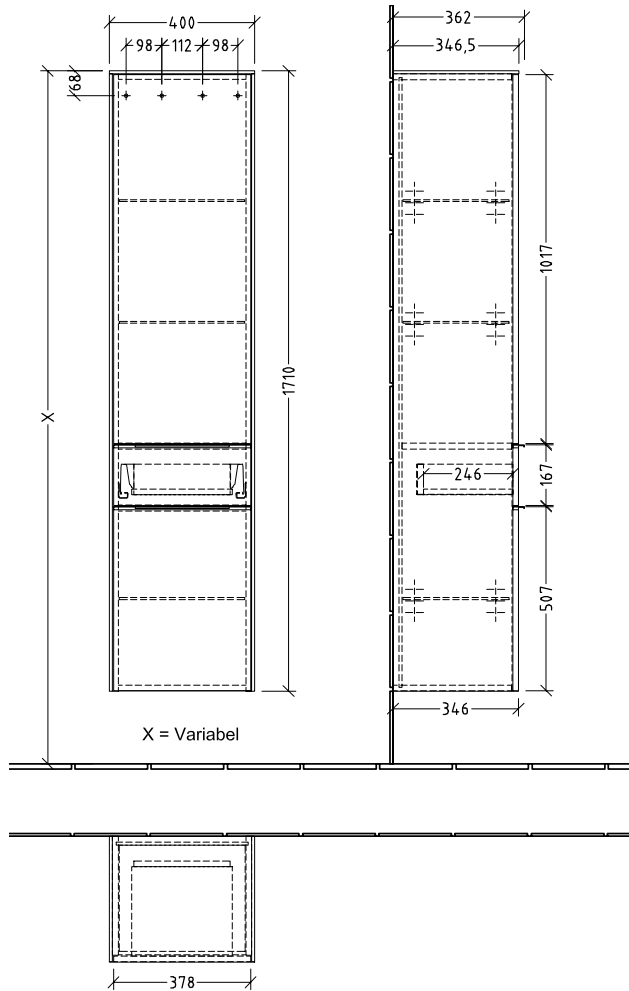

TECHNICAL DRAWINGS

C59000VE

Subway 3.0
C5900Z

V01 / 10.11.2020