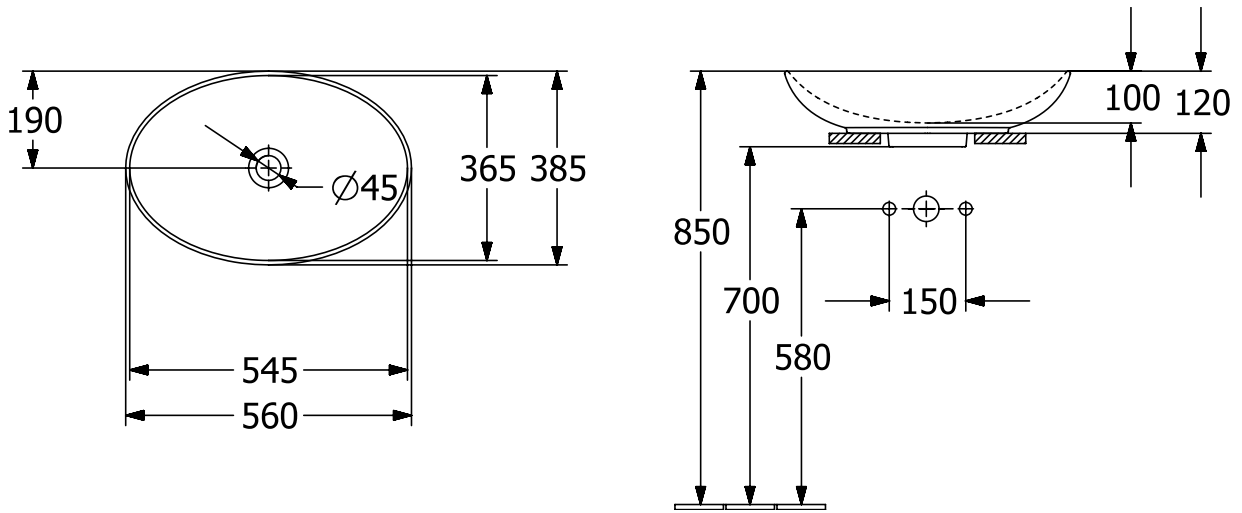

TECHNICAL DRAWINGS

4A470101