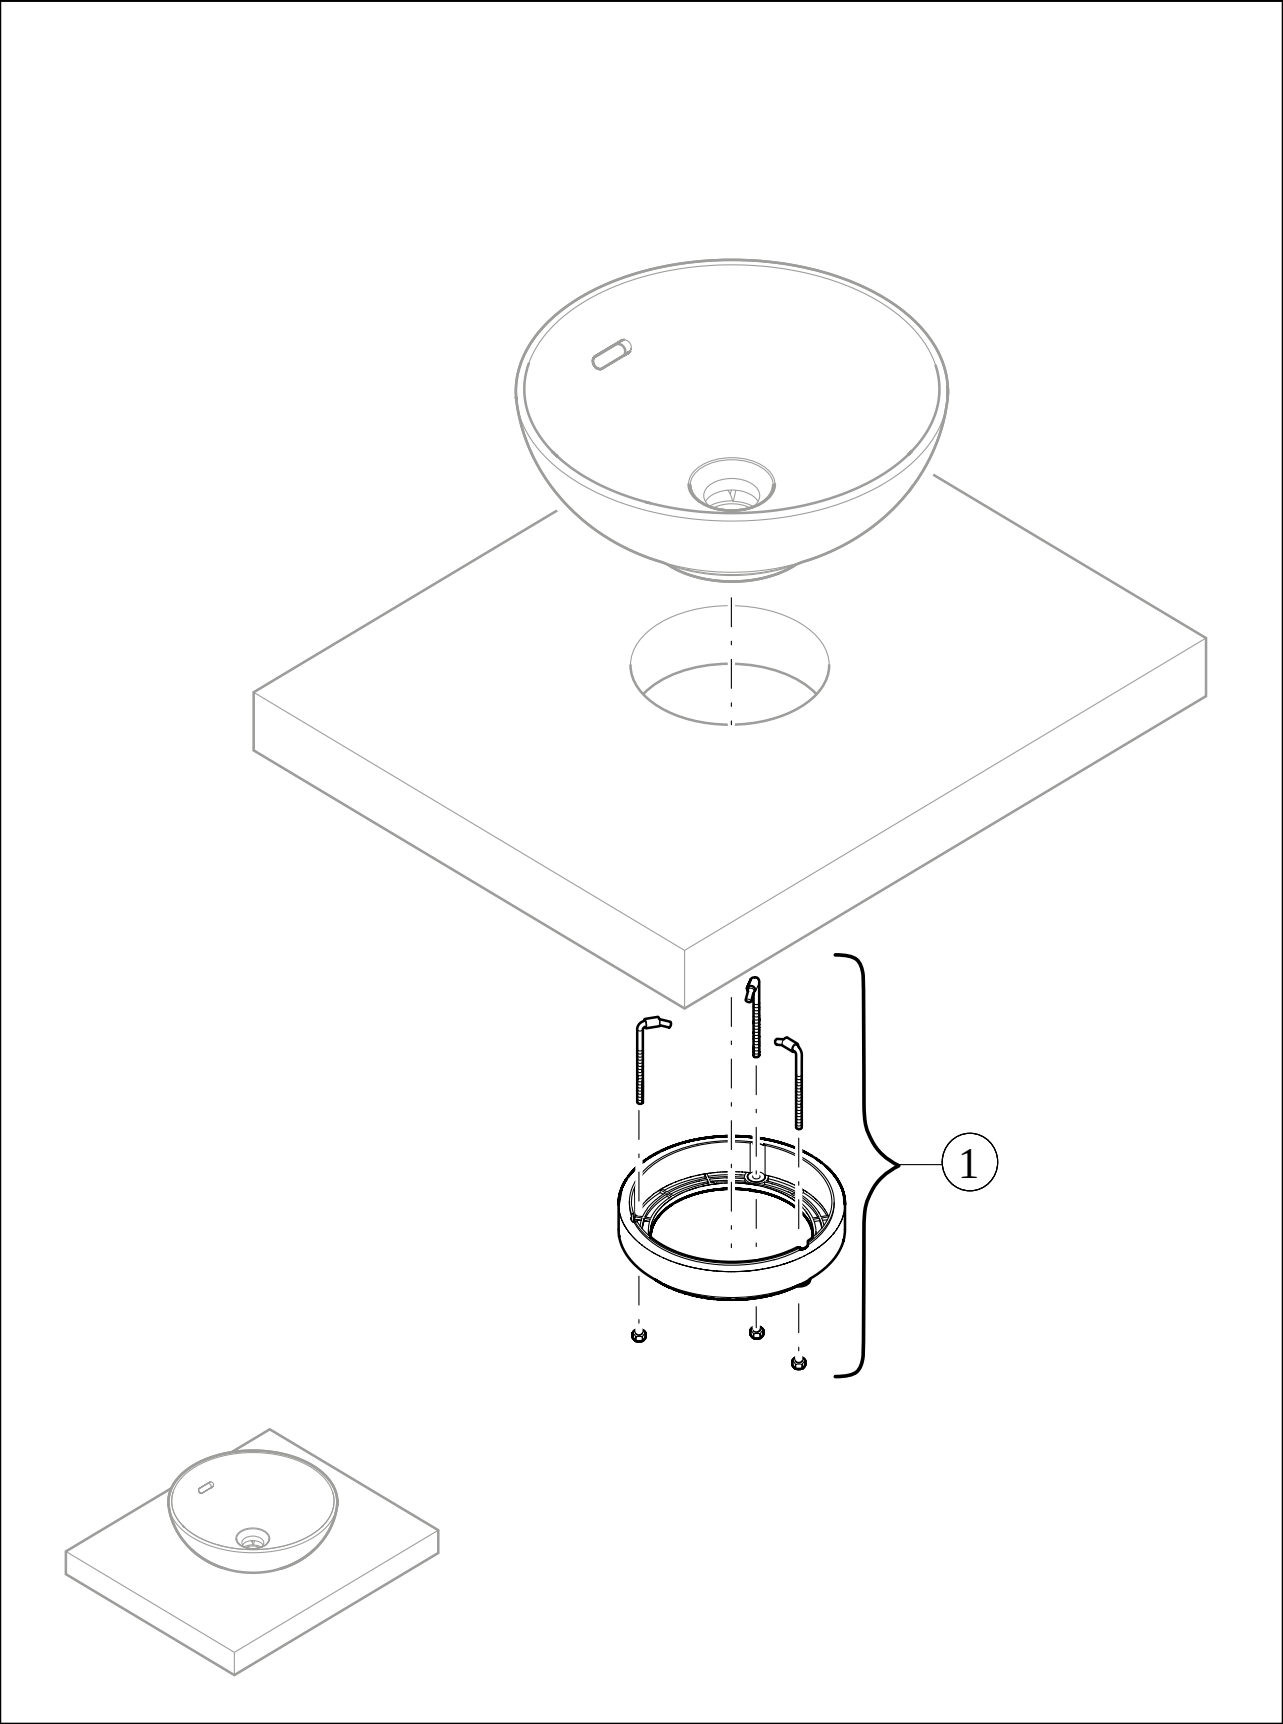

#### 1. POSITION

<b>Article number</b>	<b>4A470101</b>
Article title	Villeroy & Boch Loop & Friends Surface-mounted washbasin, 560 x 380 x 120 mm, White Alpin, without overflow
Product designation	Surface-mounted washbasin
Collection	Loop & Friends
Assembly / Assembly type	Surface-mounted
Scope of delivery	1 x surface-mounted washbasin , 1 x fastening set 1 x cut-out template
Length in mm	380
Width in mm	560
Height in mm	120
Interior depth	100
Weight in kg	10,00
express delivery	No
Suitable for	Wall-mounted tap fittings, Matching Villeroy&Boch furniture Tap fitting with raised base
Material	TitanCeram
Surface	glossy
Colour name	White Alpin
With TitanGlaze	No
With overflow	No
EAN number	4062373850169

#### COLOUR DESIGNATION

White Alpin

TECHNICAL DRAWINGS

4A470101

EXPLOSION DRAWINGS

---

BILL OF MATERIALS

---