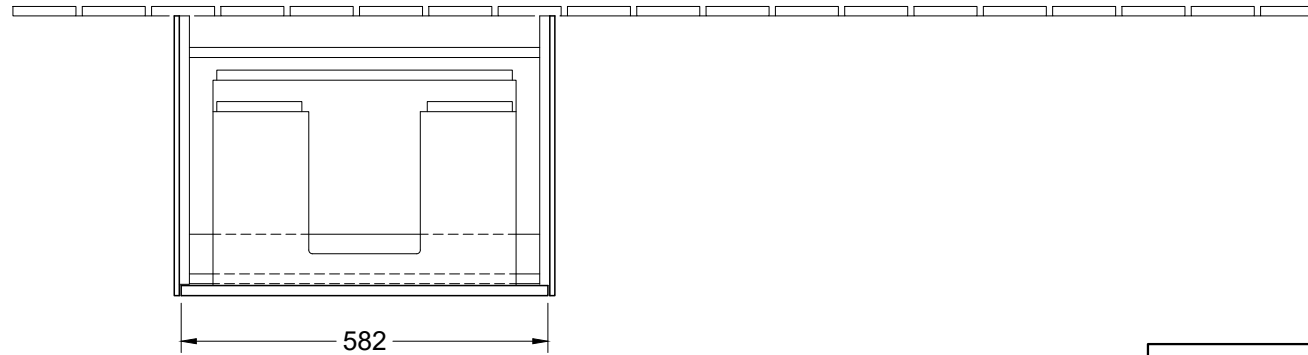

N \perp L
 220 - 240V

Collaro C00900XX / C009B0XX		 Villeroy & Boch 1748
V02 / 27.08.2021	1:12	