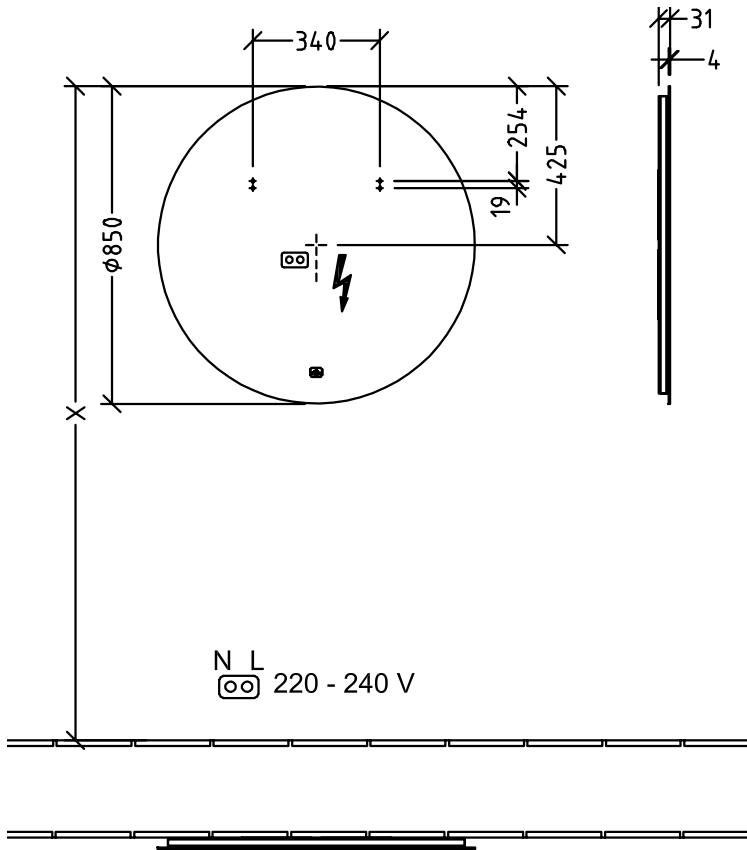

TECHNICAL DRAWINGS

A4608500

More to See Lite A4608500	 Villeroy & Boch 1748
V01 / 07.10.2020