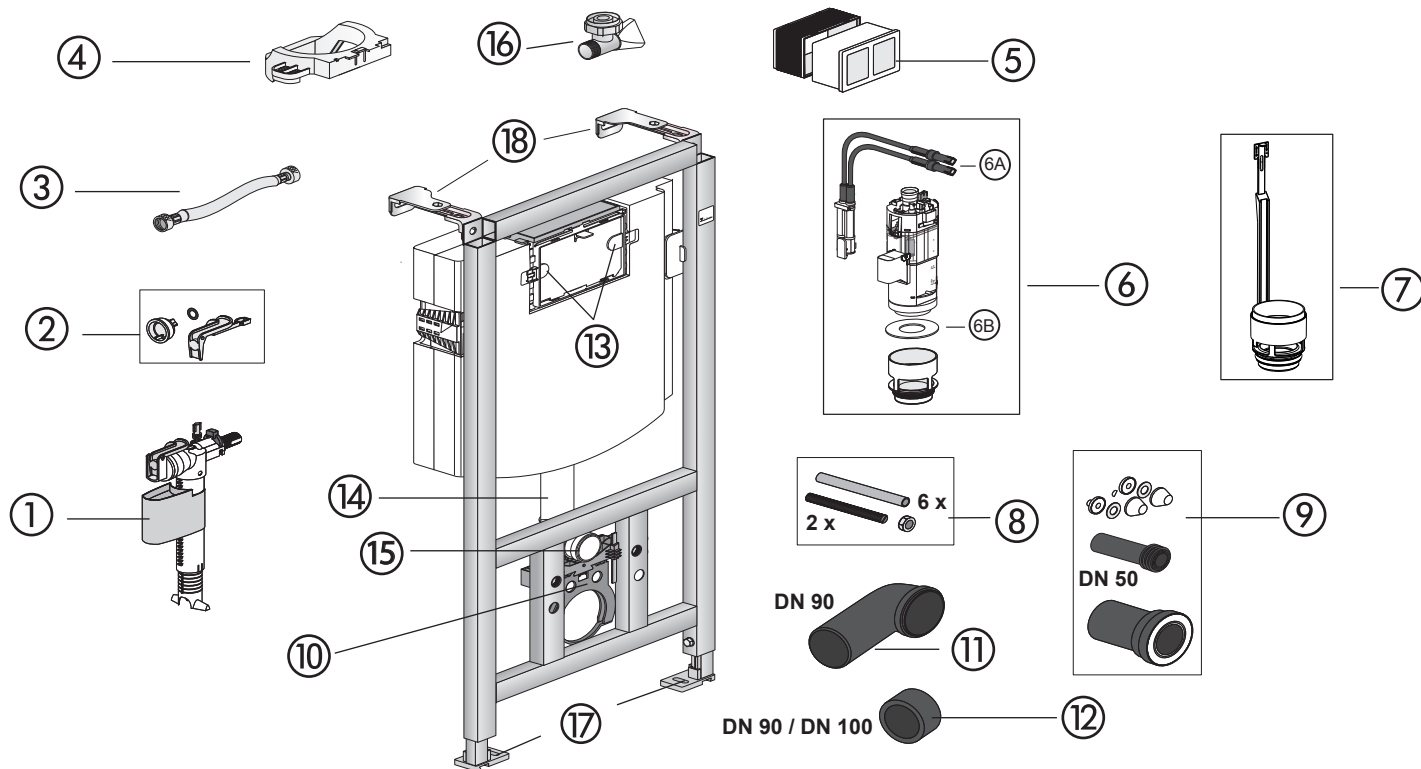

ViConnect WC element install. height 112 cm (12 cm) - 92246100

no.	name	article number
1	ViConnect Fill valve	8L07 33 00
2	ViConnect Set of seals	9224 89 00
3	ViConnect Flexible hose	9224 92 00 <i>for CC 121</i> 9223 47 00 <i>for CC 122</i>
4	ViConnect Positioning device	9224 93 00 <i>for CC 121</i> 9223 46 00 <i>for CC 122</i>
5	ViConnect Protection box	9224 94 00
6	ViConnect Flush valve	8L07 34 00
6A	ViConnect Cable box for flush valve	9224 95 00
6B	ViConnect Sealing ring	9221 08 00
7	ViConnect Bottom part with adjustable flush reducer	9217 34 00
8	ViConnect WC fastenings M12	9224 96 00
9	ViConnect WC connection kit DN 90	9224 97 00
10	ViConnect Clamp block for WC element	9224 98 00 <i>for CC 121</i> 9217 39 00 <i>for CC 122</i>
11	ViConnect WC connecting bend 90°, DN 90	9217 35 00
12	ViConnect Reducing sleeve DN 90/DN 100	9220 11 00
13	ViConnect Clip	9223 08 00 <i>for CC 121</i> 9223 45 00 <i>for CC 122</i>
14	ViConnect Flush pipe with lip seal	9223 59 00
15	ViConnect Lip seal for flush pipe	9223 61 00
16	ViConnect Angle valve R 1/2"	9224 92 00 <i>for CC 121</i> 9217 37 00 <i>for CC 122</i>
17	ViConnect foot plates (1 pair)	9217 36 00
18	ViConnect Wall brackets	9221 11 00