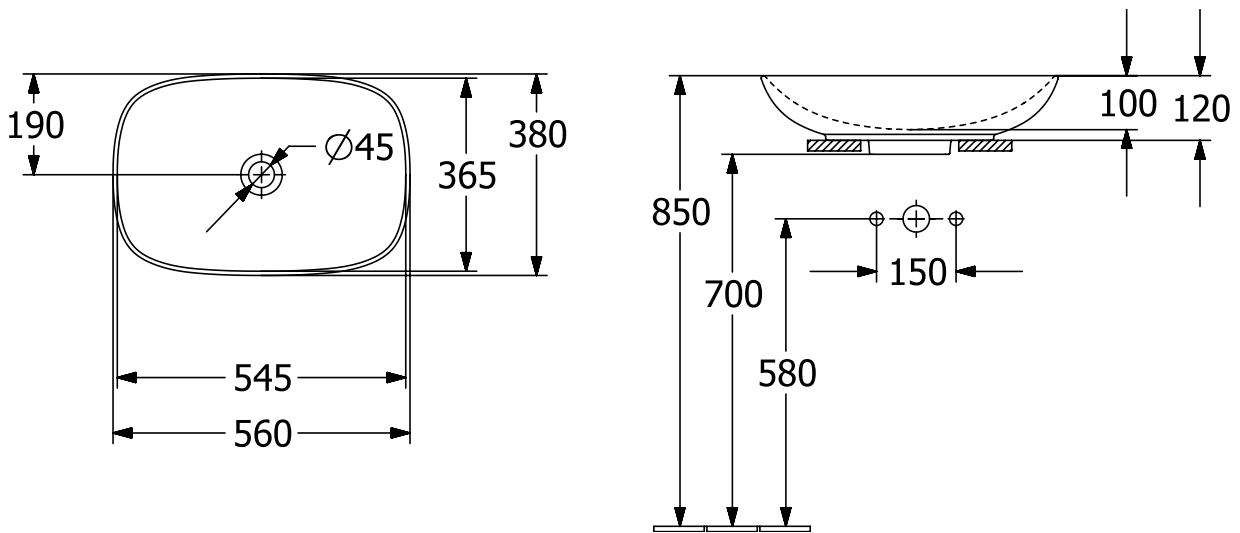

TECHNICAL DRAWINGS

4A4900i4