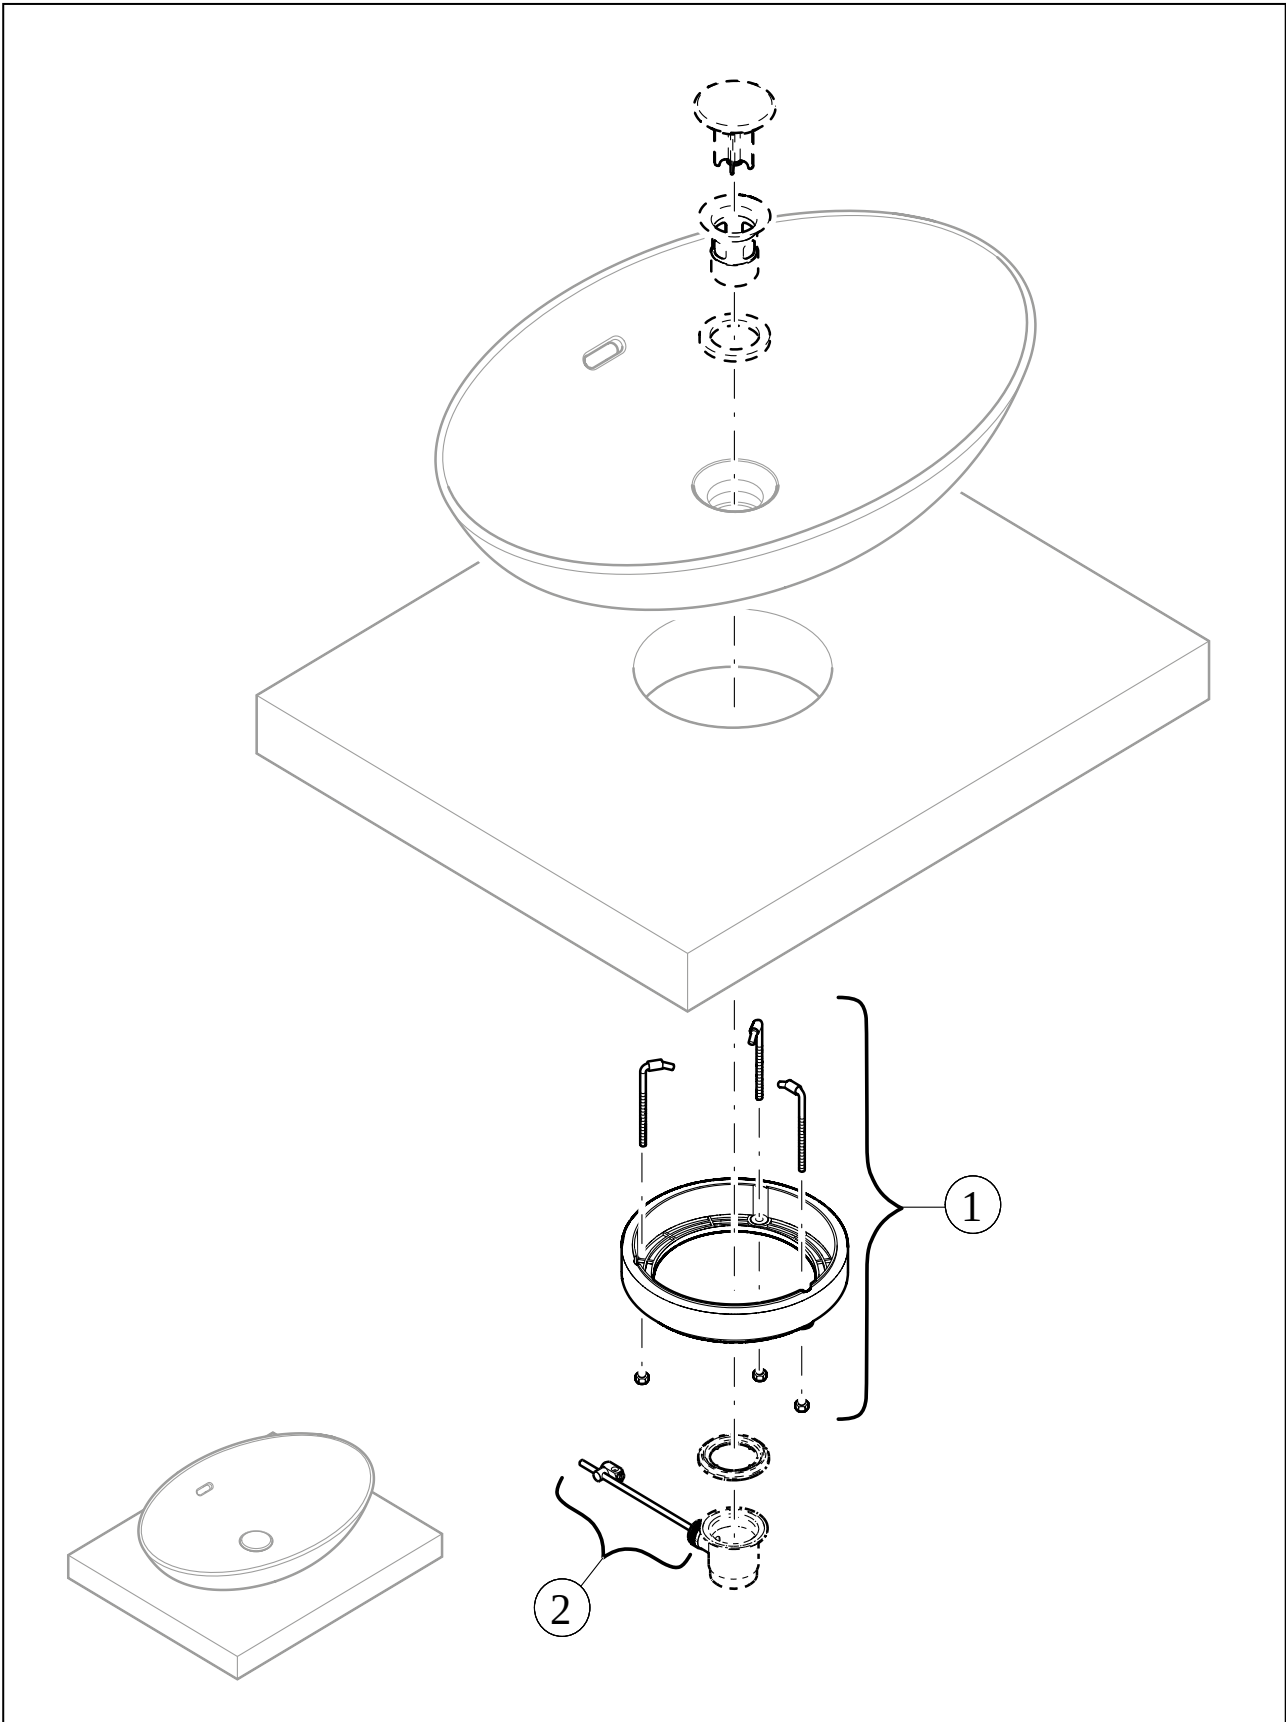

#### 1. POSITION

<b>Article number</b>	<b>4A4900i4</b>
Article title	Villeroy & Boch Loop & Friends Surface-mounted washbasin, 560 x 380 x 120 mm, Graphite CeramicPlus, with overflow
Product designation	Surface-mounted washbasin
Collection	Loop & Friends
Assembly / Assembly type	Surface-mounted
Scope of delivery	1 x surface-mounted washbasin , 1 x extended ball rod to operate pop-up outlet valve 1 x fastening set 1 x cut- out template
Length in mm	380
Width in mm	560
Height in mm	120
Interior depth	100
Weight in kg	7,22
express delivery	No
Suitable for	Wall-mounted tap fittings, Matching Villeroy&Boch furniture Tap fitting with raised base
Material	TitanCeram
Surface	matt
Colour name	Graphite CeramicPlus
With TitanGlaze	Yes
With overflow	Yes
EAN number	4062373849286

#### COLOUR DESIGNATION

Graphite

TECHNICAL DRAWINGS

4A4900i4

EXPLOSION DRAWINGS

## BILL OF MATERIALS

No.	Article No.	Description	Quantity
2	87470000		1
1	92221700	Fastening set	1