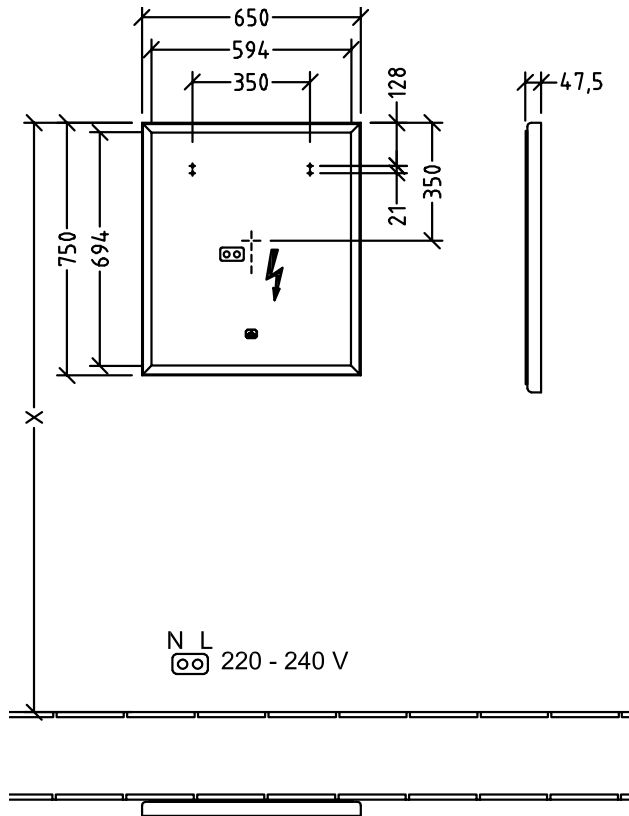

BATHROOM FURNITURE SUBWAY 3.0

PRODUCT INFORMATION

1 . POSITION

Article number	A46365BC
Article title	Villeroy & Boch Subway 3.0 Mirror, with lighting, 650 x 750 x 47,5 mm
Product designation	Mirror
Collection	Subway 3.0
Assembly / Assembly type	wall-mounted
Equipment	1 x aluminium frame
Scope of delivery	1 x mirror , 1 x fastening set
Depth in mm	47,5
Width in mm	650
Height in mm	750
Weight in kg	8,20
express delivery	Yes
Function	with lighting
Material front	mirror glass
Surface of front	Mirror glass
Material body	aluminium
Operating mode	Mains-operated
Energy detection	, This light contains replaceable LED lamps. The lamps in the light can be replaced.
Lighting	1x LED
Power of lamp	1 x LED / 22.56 W
Light colour (designation & colour temperature)	2700 K (warm white) to 6500 K (daylight white)
Lighting control	with sensor dimmer
Degree of protection	IP 44
EAN number	4062373838686
General information	

COLOUR

COLOUR DESIGNATION

BiColour (Black Matt, White Matt)

TECHNICAL DRAWINGS

A46365BC

Subway 3.0 A46365YY	 Villeroy & Boch 1748
V01 / 10.12.2020	