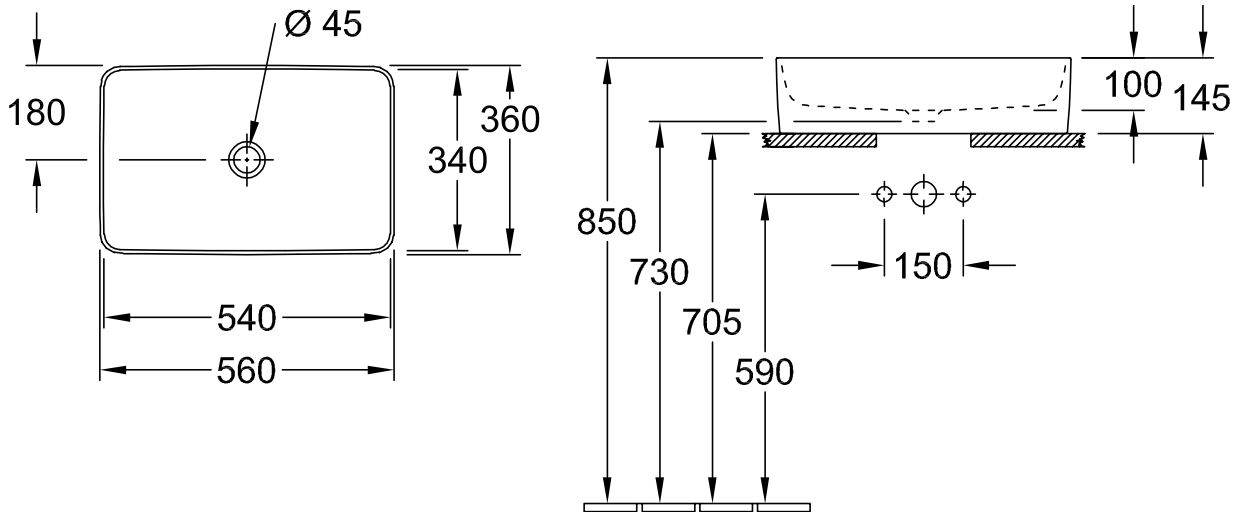

WASHBASINS COLLARO

PRODUCT INFORMATION

1 . POSITION

Article number	4A2056RW
Article title	Villeroy & Boch Collaro Surface-mounted washbasin, 560 x 360 x 145 mm, Stone White CeramicPlus, without overflow
Product designation	Surface-mounted washbasin
Collection	Collaro
Assembly / Assembly type	Surface-mounted
Assembly instructions	Recommendation: to be installed with a gap of at least 50 mm between the washbasin and the wall
Scope of delivery	1 x surface-mounted washbasin , 1 x fastening set 1 x cut-out template
Ordering information	Please order non-closable drain valve separately.
Length in mm	360
Width in mm	560
Height in mm	145
Interior depth	100
Weight in kg	14,37
express delivery	No
Suitable for	Wall-mounted tap fittings, Matching Villeroy&Boch furniture Tap fitting with raised base
Material	TitanCeram
Surface	matt
Colour name	Stone White CeramicPlus
With TitanGlaze	Yes
With overflow	No
EAN number	4051202844554

COLOUR

COLOUR DESIGNATION

Stone White

TECHNICAL DRAWINGS

4A2056RW

EXPLOSION DRAWINGS

BILL OF MATERIALS

No.	Article No.	Description	Quantity
1	92225600	Fastening set	1