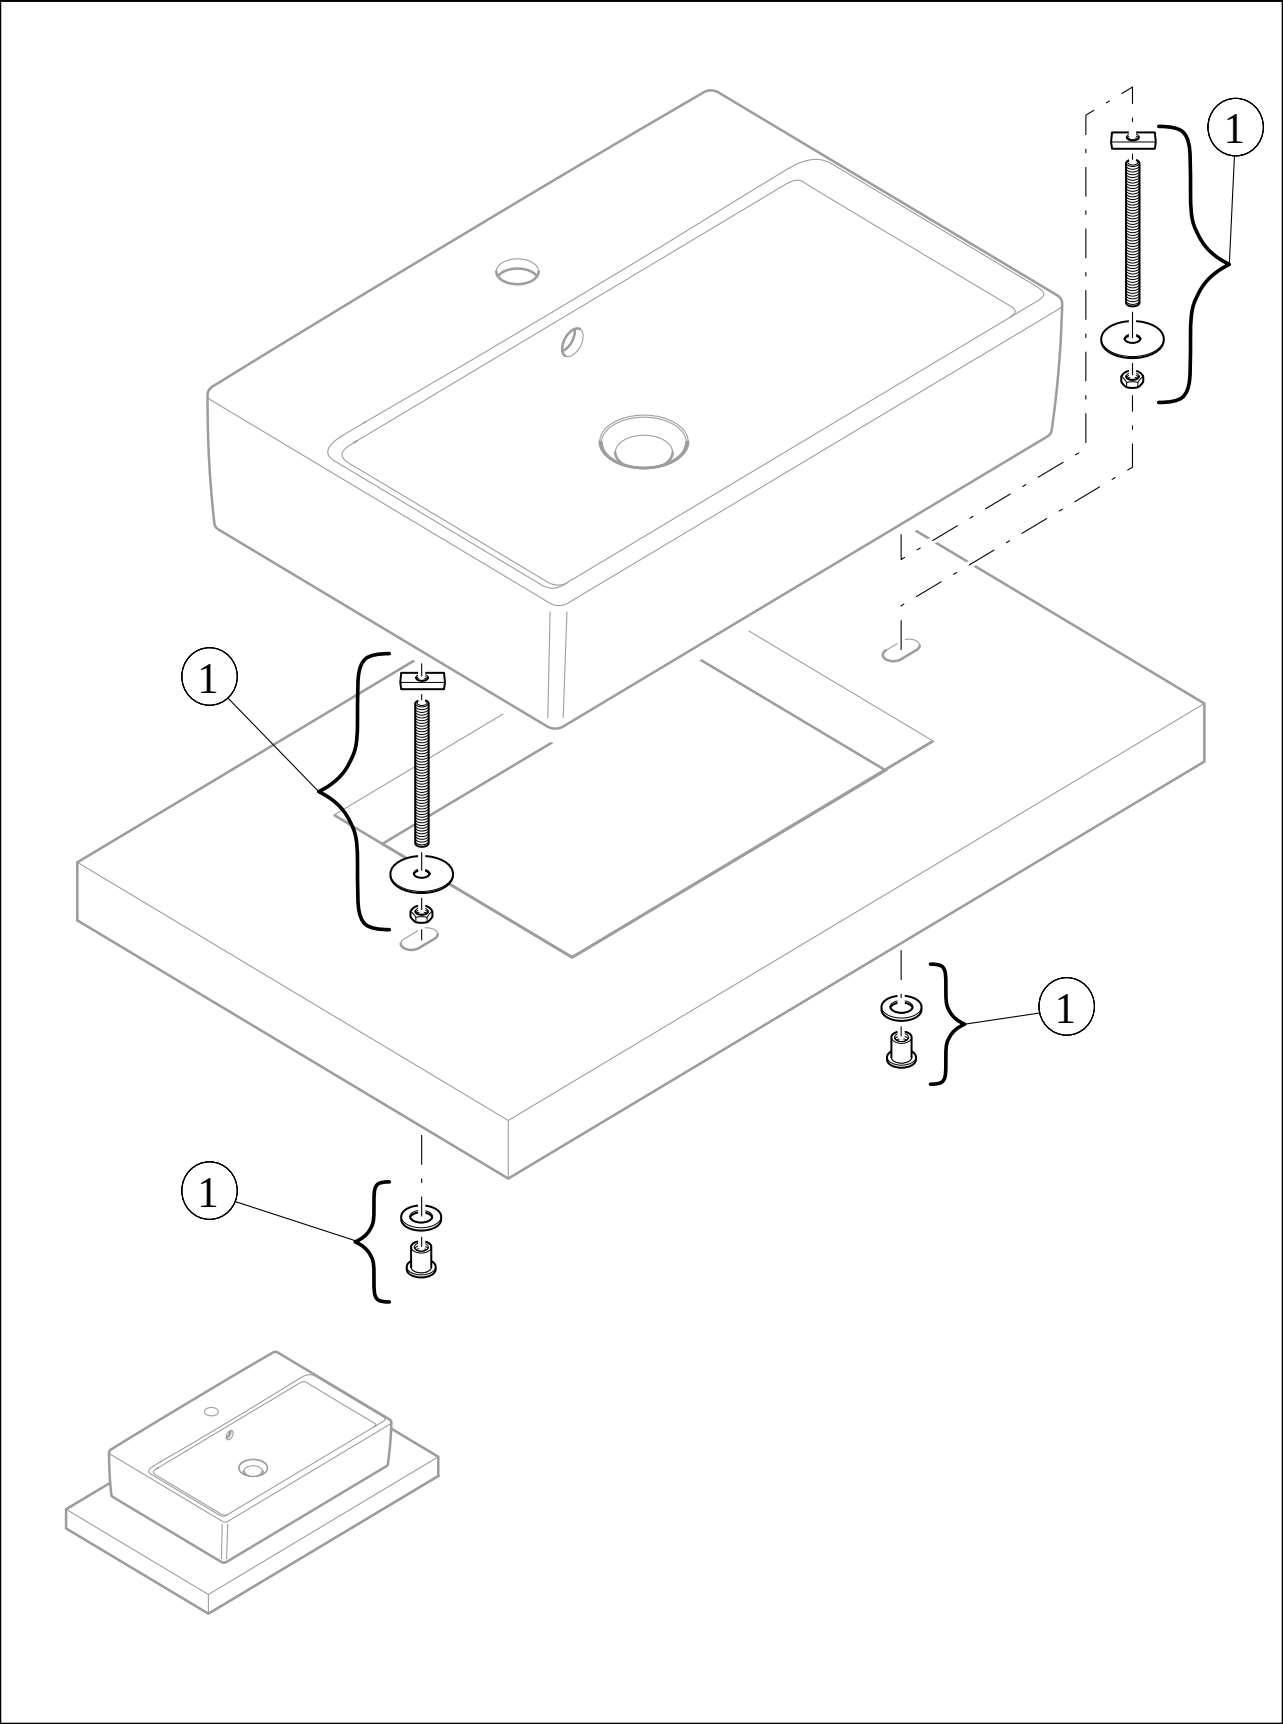

WASHBASINS COLLARO

PRODUCT INFORMATION

1 . POSITION

Article number	4A2056RW
Article title	Villeroy & Boch Collaro Surface-mounted washbasin, 560 x 360 x 145 mm, Stone White CeramicPlus, without overflow
Product designation	Surface-mounted washbasin
Collection	Collaro
Assembly / Assembly type	Surface-mounted
Assembly instructions	Recommendation: to be installed with a gap of at least 50 mm between the washbasin and the wall
Scope of delivery	1 x surface-mounted washbasin , 1 x fastening set 1 x cut-out template
Ordering information	Please order non-closable drain valve separately.
Length in mm	360
Width in mm	560
Height in mm	145
Interior depth	100
Weight in kg	14,37
express delivery	No
Suitable for	Wall-mounted tap fittings, Matching Villeroy&Boch furniture Tap fitting with raised base
Material	TitanCeram
Surface	matt
Colour name	Stone White CeramicPlus
With TitanGlaze	Yes
With overflow	No
EAN number	4051202844554

COLOUR

COLOUR DESIGNATION

Stone White

TECHNICAL DRAWINGS

4A2056RW

EXPLOSION DRAWINGS

BILL OF MATERIALS

No.	Article No.	Description	Quantity
1	92225600	Fastening set	1